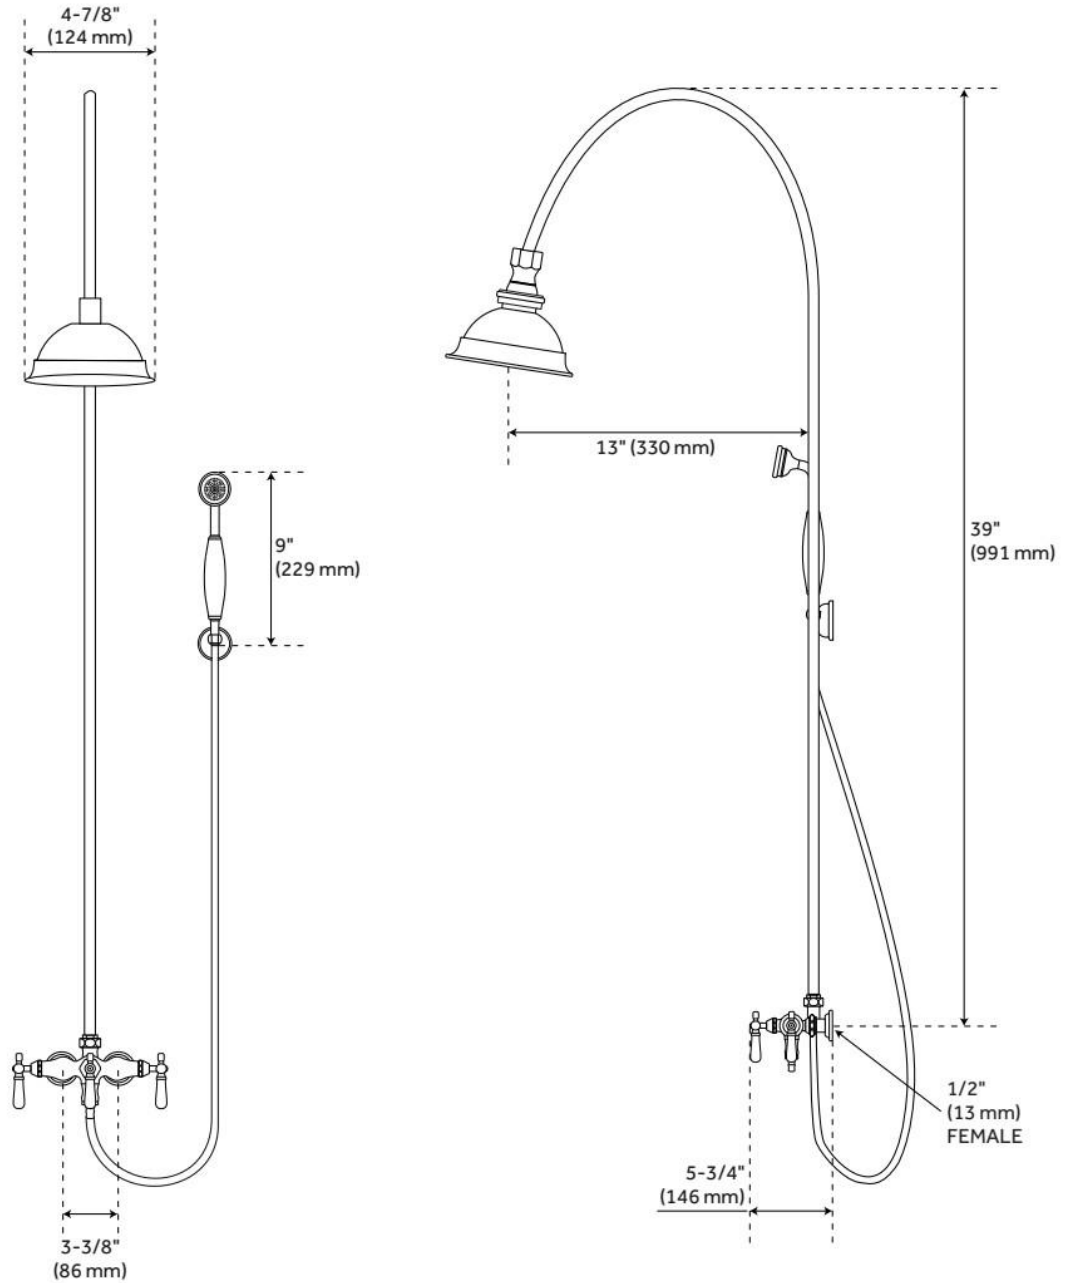

BAYWOOD EXPOSED PIPE SHOWER WITH HAND SHOWER

SKU: 902867

Code: SH304383, SH304382, SH304384

FEATURES

Material: Brass

Shower Head Swivel: Yes

Hand Shower Spray: Full

Hand Shower Flow Rate: 1.8 gpm (6.8 L/min) @ 80 psi

Connection Type: 1/2" FIP

Diverter Outlets: 2

Cartridge Type: Ceramic Disc

ASME A112.18.1/CSA B125.1, LISTED ID: 515181, 515182, 515183

ADDITIONAL FEATURES

- Center handle on faucet body is the diverter for the hand shower.
- 60" spiral type hose.
- Faucet has 3-3/8" centers with 1/2" FIP connections at the wall.
- Ceramic disc cartridges.
- Solid brass, watering can style shower head is 4-7/8" diameter.
- Hand shower handle is porcelain.

REVISED 6/5/2024

BAYWOOD EXPOSED PIPE SHOWER WITH HAND SHOWER

SKU: 902867

Code: SH304383, SH304382, SH304384

REVISED 6/5/2024