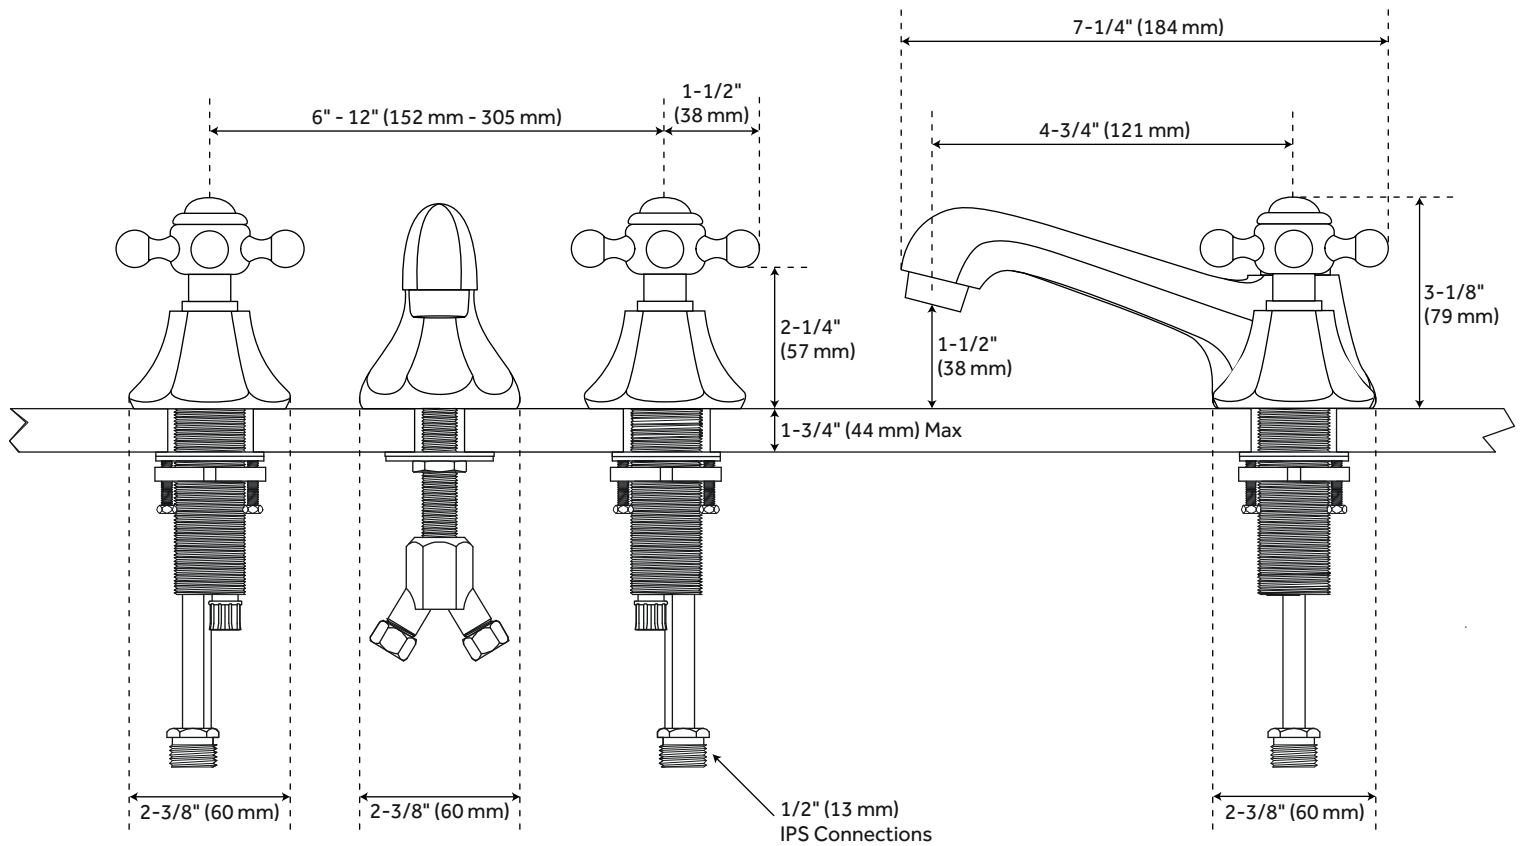

## FEATURES

Installation Type: Widespread  
Design: Traditional  
Length: 11"  
Width: 7-1/4"  
Height: 3-1/8"  
Base Plate Diameter: 2-3/8"  
Faucet Centers: 8"  
Overflow Hole: true  
Fits Drain Hole Size: 1-1/2"  
Drain Included: Yes  
Faucet Material: Metal  
Handle Type: Cross  
Handle Length: 1-1/2"  
IPS: 1/2"  
Flow Rate: 1.2 gpm (4.5 L/min) @ 60 psi  
Kitchen Faucet Holes: 3  
Max. Countertop Thickness: 1-3/4"  
Height To Spout: 1-1/2"  
Spout Reach: 4-3/4"  
Handle Height: 2-1/4"  
Ceramic Disc Cartridges: Yes  
Hot and Cold Indicators: Yes

# NEW YORK WIDESPREAD BATHROOM FAUCET - CONTEMPORARY CROSS HANDLES

SKU: 903738

Code: SH329342, SH329341, SH394346, SH434668, SH394347

## ADDITIONAL FEATURES

- Faucet can be installed with variable centers from 6" - 12".

REVISED 3/17/2023

# NEW YORK WIDESPREAD BATHROOM FAUCET - CONTEMPORARY CROSS HANDLES

SKU: 903738

All dimensions and specifications are nominal and may vary. Use actual products for accuracy in critical situations.