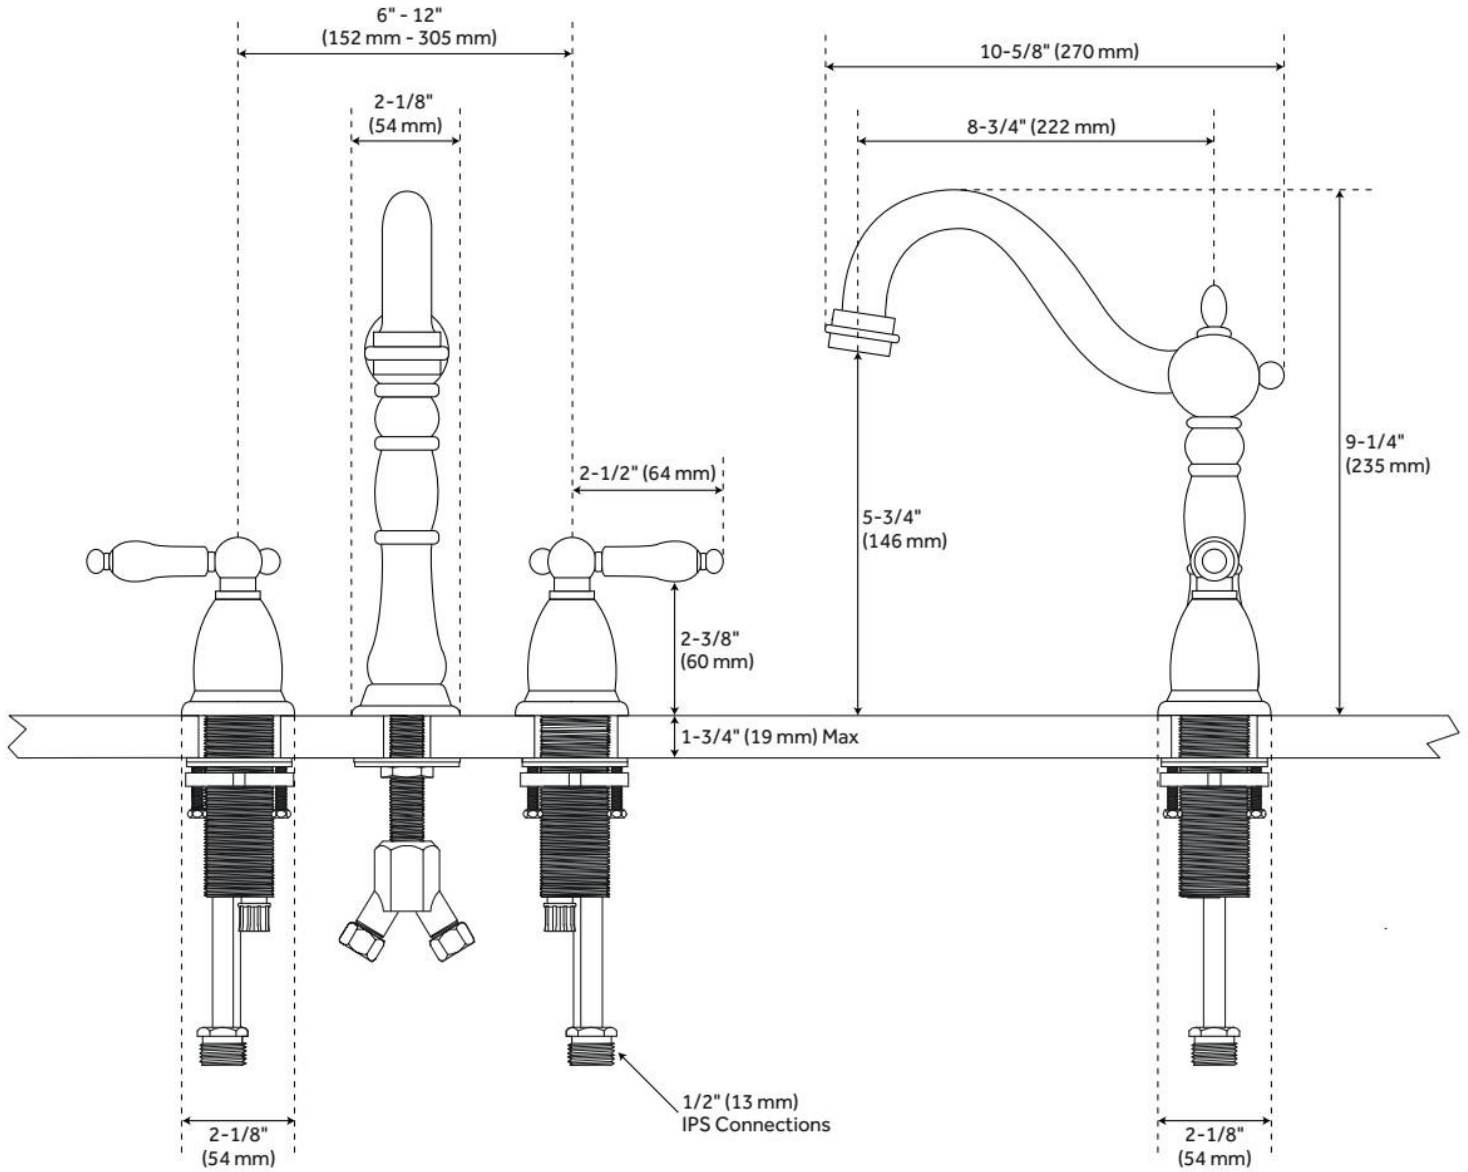

# VICTORIAN WIDESPREAD BATHROOM FAUCET - LEVER HANDLES

SKU: 903778

Code: SH329337, SH394341, SH394342, SH434670, SH394343

## FEATURES

Material: Metal construction for strength and durability

Installation Type: Widespread

Flow Rate: 1.2 gpm (4.5 L/min) @ 60 psi

Cartridge Type: Ceramic Disc

Swivel Spout: No

Drain Type: Lift rod metal pop-up with overflow

## ADDITIONAL FEATURES

- Faucet can be installed with variable centers from 6" - 12".

REVISED 5/10/2024

# VICTORIAN WIDESPREAD BATHROOM FAUCET - LEVER HANDLES

SKU: 903778

Code: SH329337, SH394341, SH394342, SH434670, SH394343

REVISED 5/10/2024