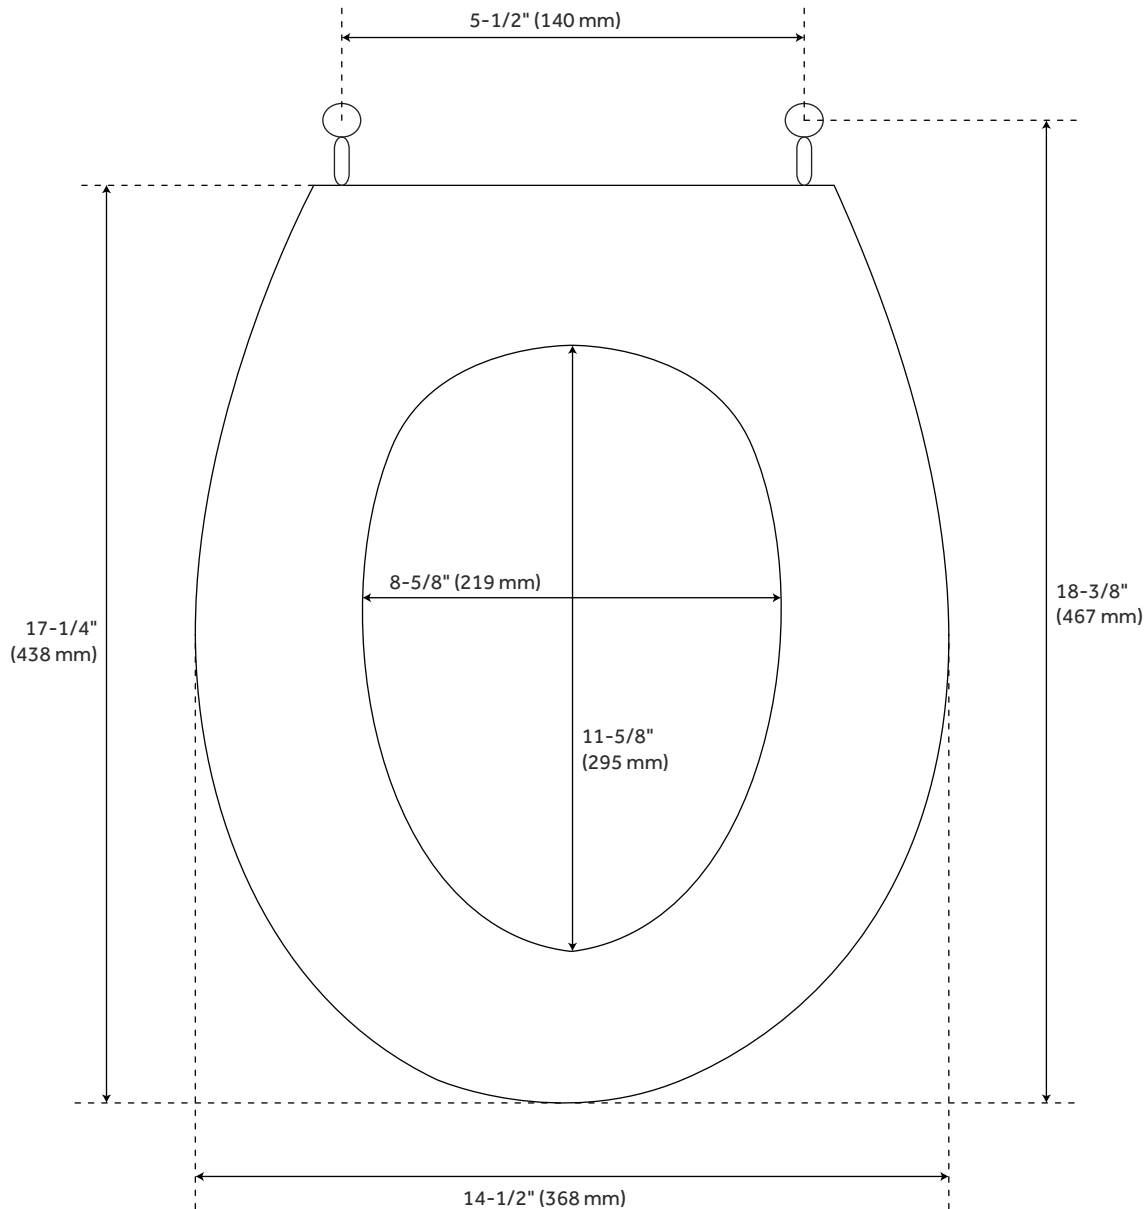

LUXURY TOILET SEAT WITH STANDARD HINGES - MAHOGANY

SKU: 903794

Code: SH153855, SH153856, SH153857, SH153867, SH153868, SH153869

FEATURES

Product Finish: Mahogany

Material: Wood

Length: 14-1/2"

Height: 2-1/4"

REVISED 3/29/2023

LUXURY TOILET SEAT WITH STANDARD HINGES - MAHOGANY

SKU: 903794

Code: SH153855, SH153856, SH153857, SH153867, SH153868, SH153869

ADDITIONAL FEATURES

- Made of solid oak.
- Mahogany piano finish.
- Bolt center-to-center: 5-1/2".
- Protective bumpers.
- Round seat dimensions: 14-1/2" L x 15-3/4" W (front to back).
- Elongated seat dimensions: 14-1/2" L x 17-1/4" W (front to back).
- Total thickness including seat, lid, and bumpers: 2-1/4".
- Made of American-grown red oak wood.

REVISED 3/29/2023

LUXURY TOILET SEAT - MAHOGANY - STANDARD HINGES - ELONGATED BOWL

SKU: 903794

All dimensions and specifications are nominal and may vary. Use actual products for accuracy in critical situations.

LUXURY TOILET SEAT - MAHOGANY - STANDARD HINGES - ROUND BOWL

SKU: 903794

All dimensions and specifications are nominal and may vary. Use actual products for accuracy in critical situations.