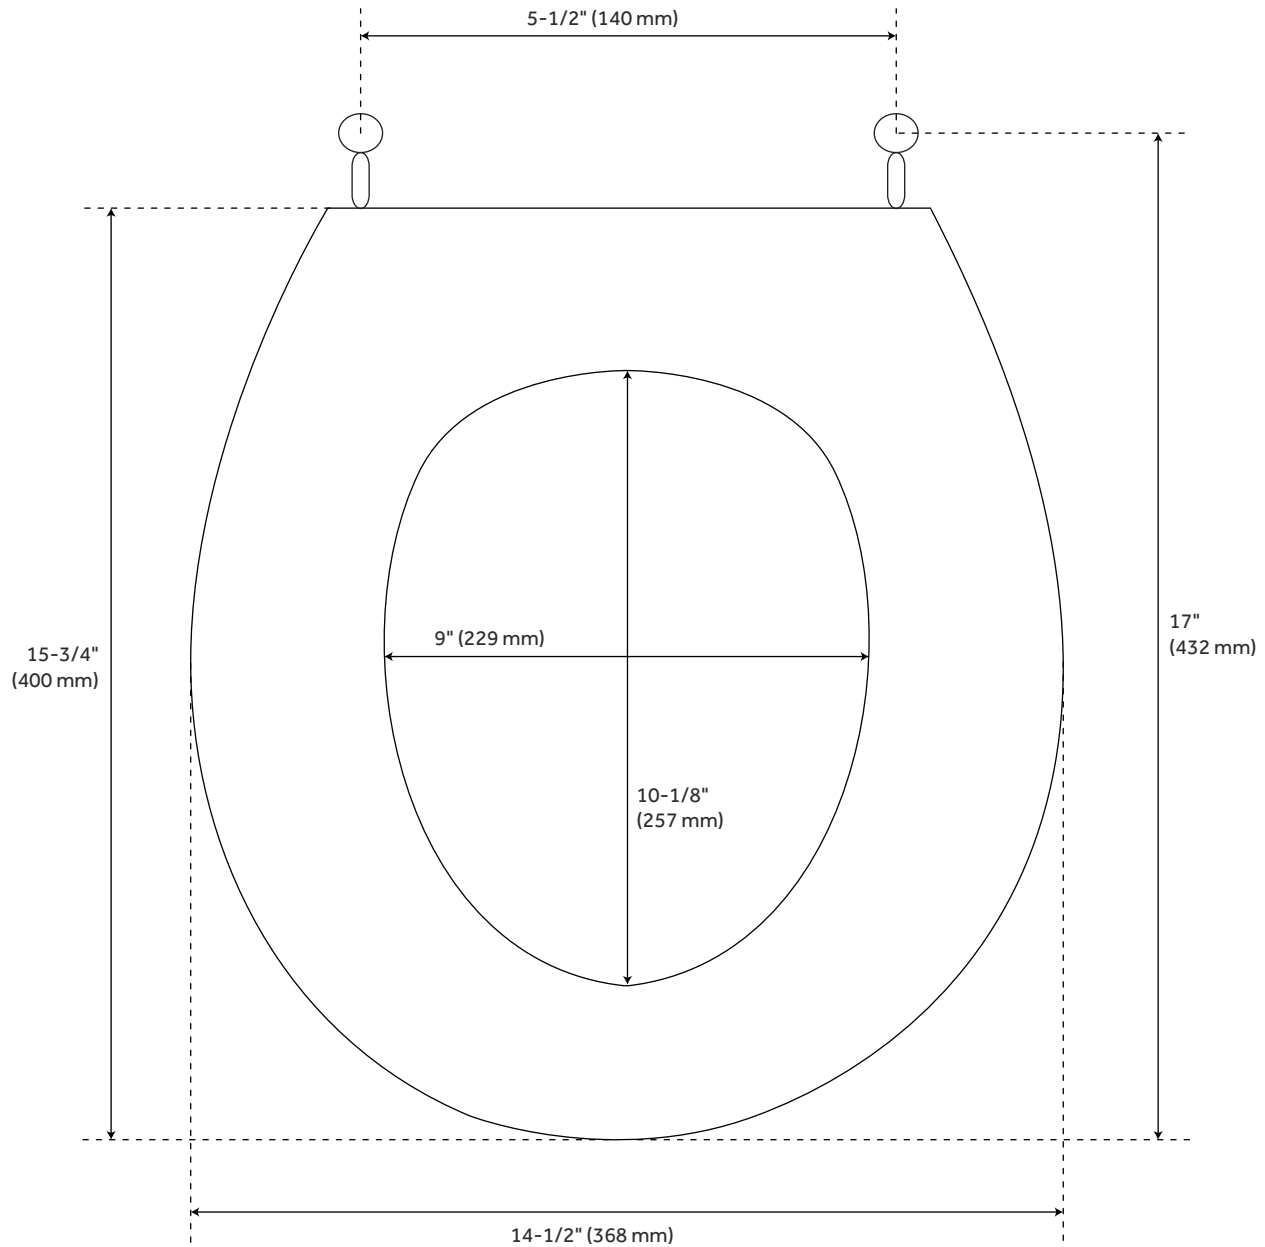

REVISED 3/29/2023

LUXURY TOILET SEAT WITH STANDARD HINGES - MAHOGANY

SKU: 903794

Code: SH153855, SH153856, SH153857, SH153867, SH153868, SH153869

ADDITIONAL FEATURES

- Made of solid oak.
- Mahogany piano finish.
- Bolt center-to-center: 5-1/2".
- Protective bumpers.
- Round seat dimensions: 14-1/2" L x 15-3/4" W (front to back).
- Elongated seat dimensions: 14-1/2" L x 17-1/4" W (front to back).
- Total thickness including seat, lid, and bumpers: 2-1/4".
- Made of American-grown red oak wood.

REVISED 3/29/2023

LUXURY TOILET SEAT - MAHOGANY - STANDARD HINGES - ELONGATED BOWL

SKU: 903794

All dimensions and specifications are nominal and may vary. Use actual products for accuracy in critical situations.

LUXURY TOILET SEAT - MAHOGANY - STANDARD HINGES - ROUND BOWL

SKU: 903794

All dimensions and specifications are nominal and may vary. Use actual products for accuracy in critical situations.