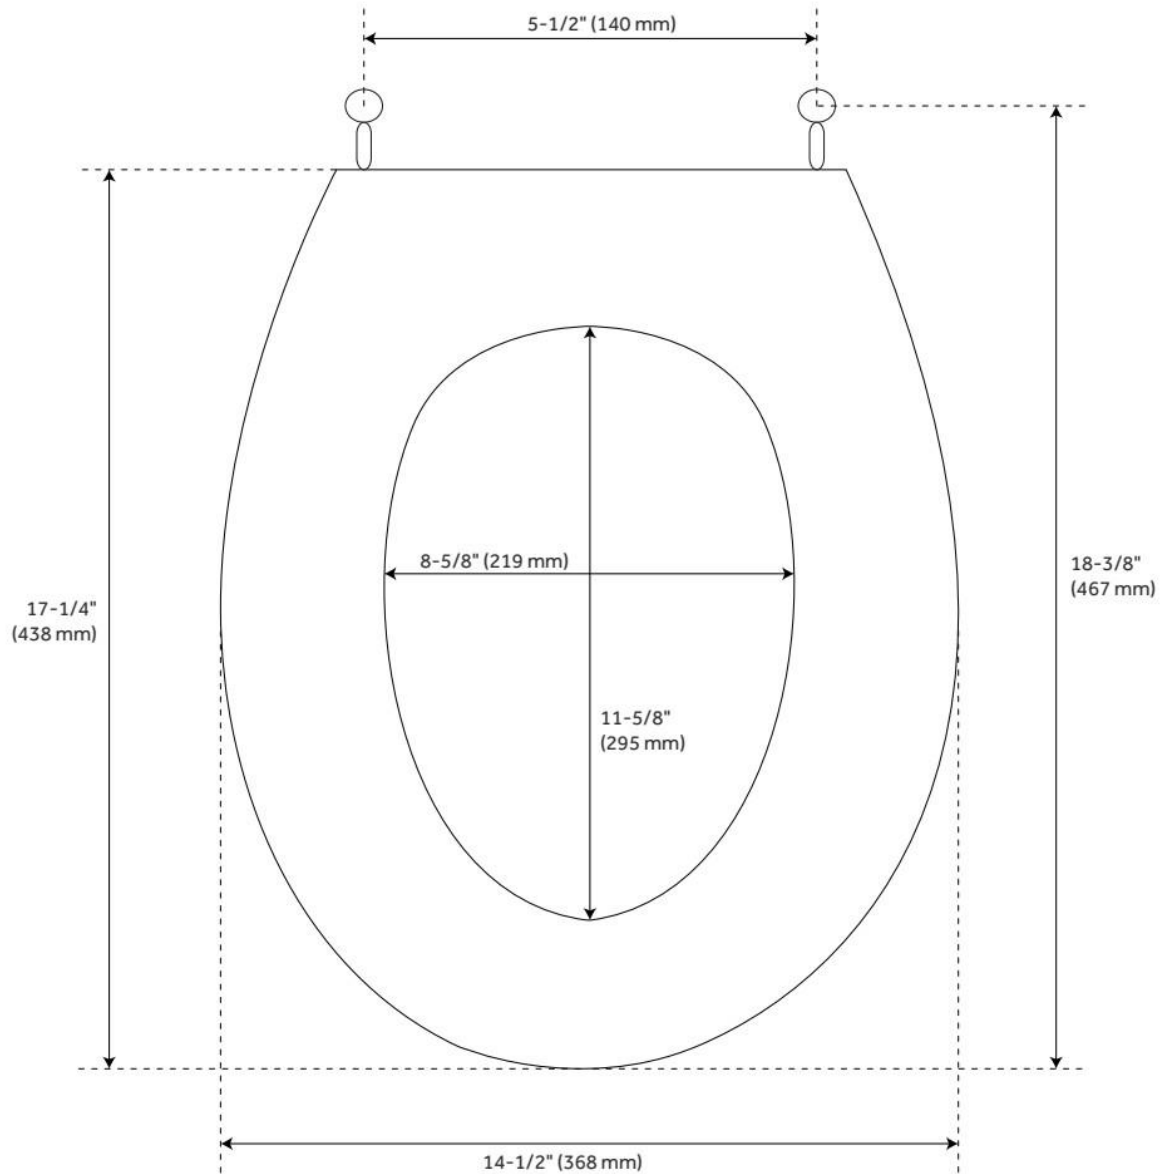

LUXURY TOILET SEAT WITH STANDARD HINGES - MAHOGANY

SKU: 903794

Code: SH153867, SH153868, SH153869

REVISED 7/17/2024