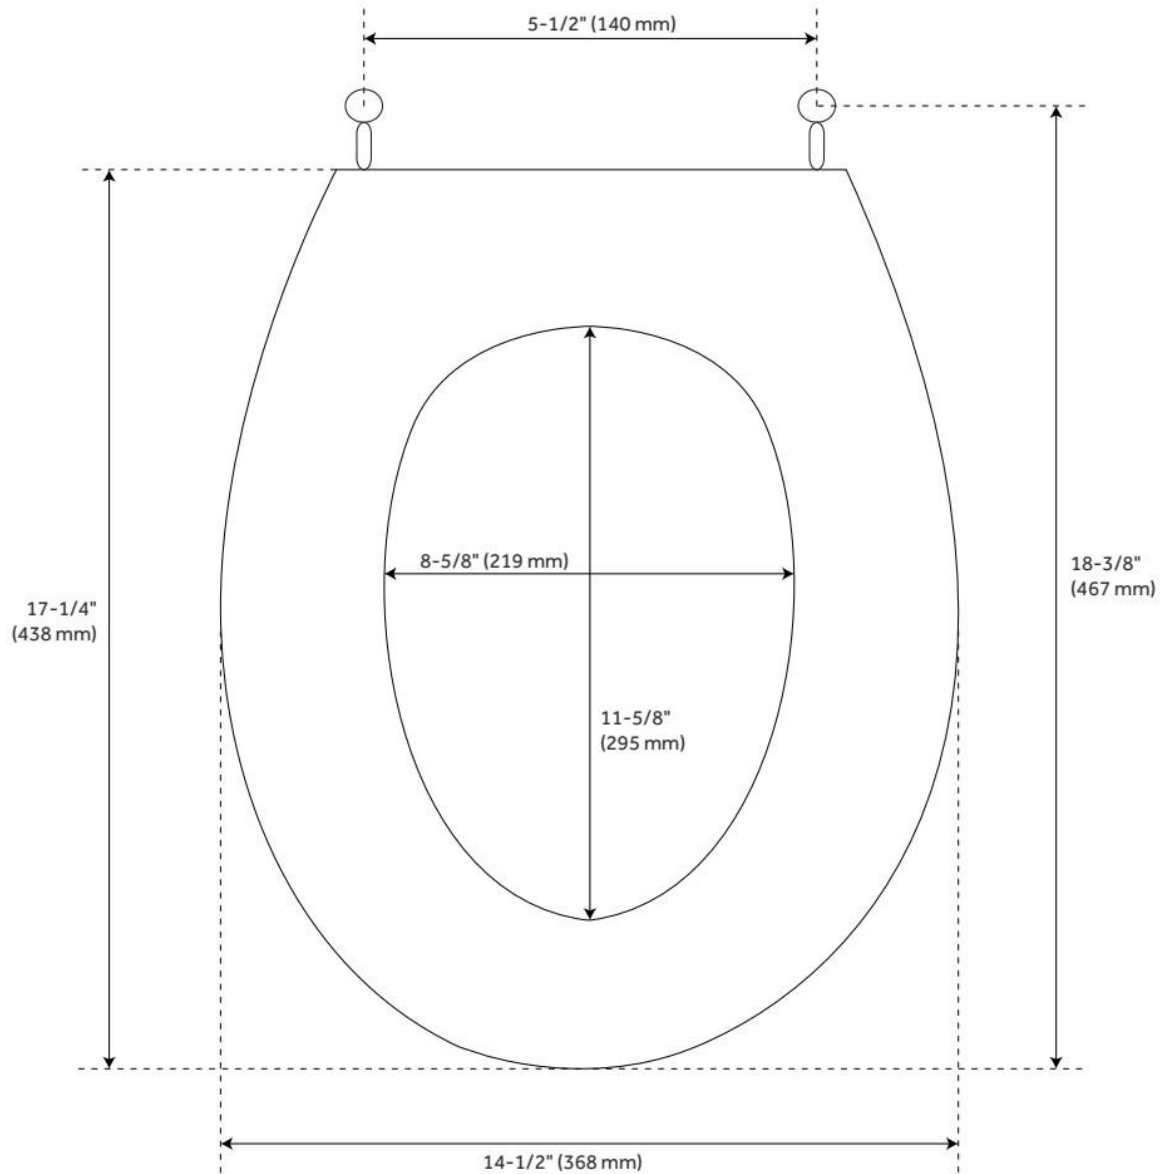

LUXURY TOILET SEAT WITH STANDARD HINGES - LIGHT OAK

SKU: 903919

Code: SH153864, SH153865, SH153866

FEATURES

Material: Wood

Product Finish: Oak

ADDITIONAL FEATURES

- Made of solid American-grown red oak wood.
- Light oak piano finish.
- Bolt center-to-center: 5-1/2".
- Protective bumpers.
- Round seat dimensions: 14-1/2" L x 15-3/4" W (front to back).
- Elongated seat dimensions: 14-1/2" L x 17-1/4" W (front to back).
- Total thickness including seat, lid, and bumpers: 2-1/4".

REVISED 7/15/2024

LUXURY TOILET SEAT WITH STANDARD HINGES - LIGHT OAK

SKU: 903919

Code: SH153864, SH153865, SH153866

REVISED 7/15/2024