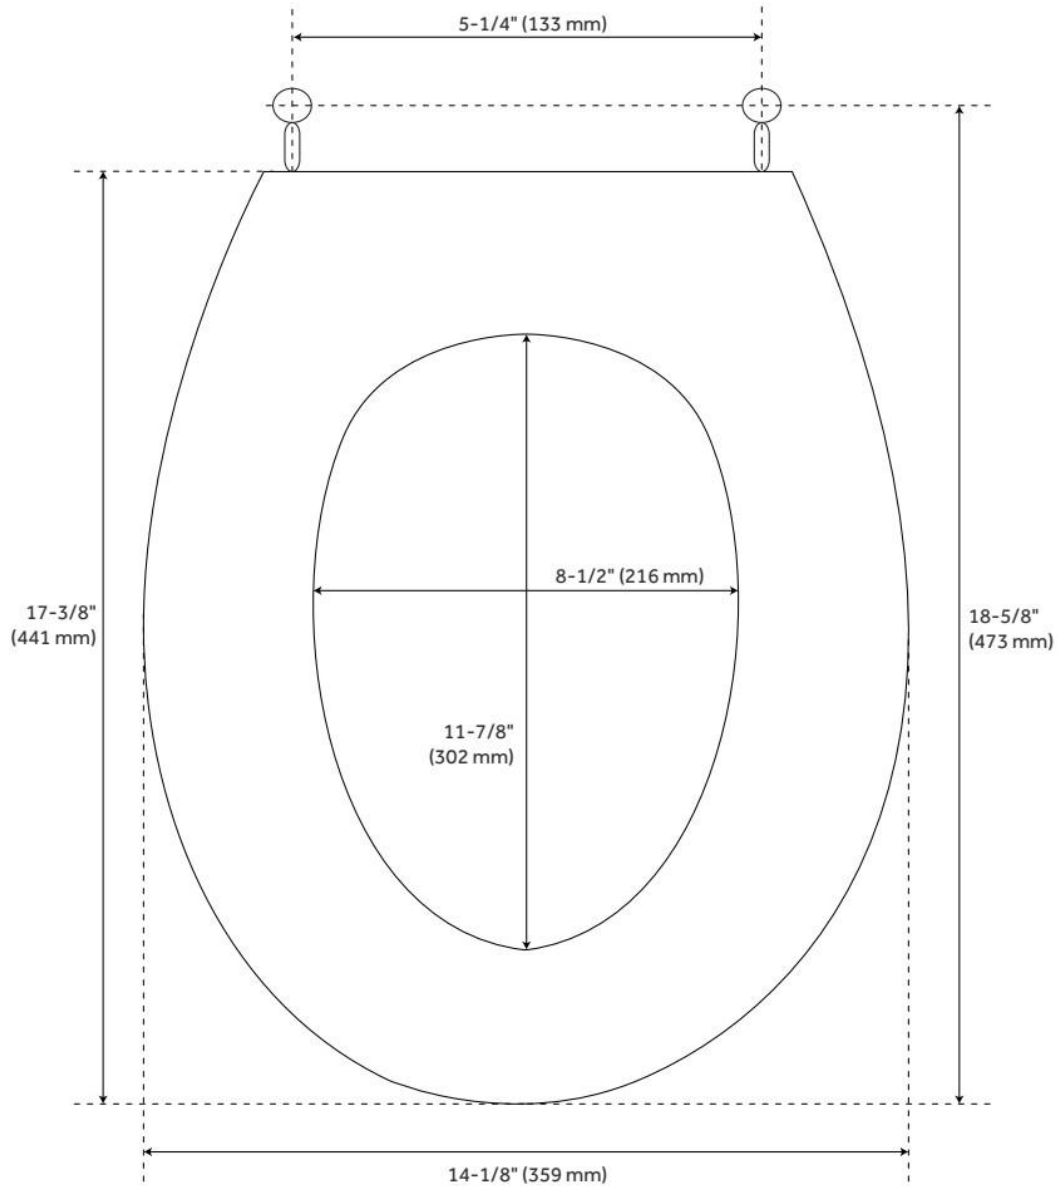

DELUXE WOOD TOILET SEAT WITH STANDARD HINGES - WHITE

SKU: 904091

Code: SH157099, SH157098, SH157097

REVISED 7/15/2024