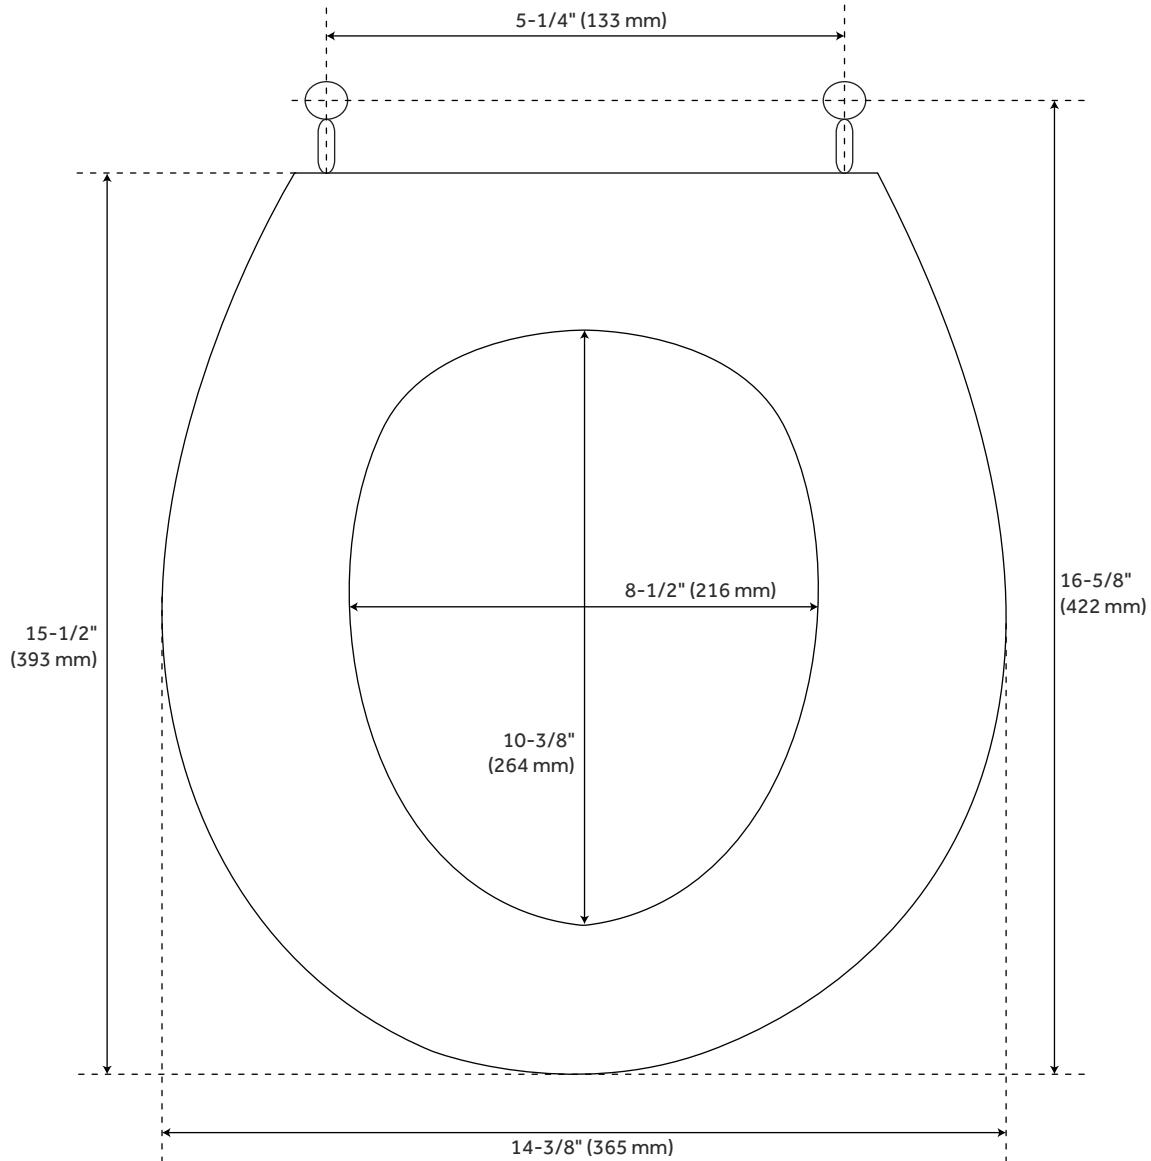

## FEATURES

Product Finish: White

Material: Wood

Height: 1-3/4"

REVISED 3/29/2023

## ADDITIONAL FEATURES

- Bolt center-to-center: 5-1/4".
- Protective bumpers.
- Round seat dimensions: 14-3/8" L x 15-1/2" W (front to back).
- Elongated seat dimensions: 14-1/8" L x 17-3/8" W (front to back).
- Total thickness including seat, lid, and bumpers: 1-3/4".

# DELUXE MOLDED WOOD ELONGATED BOWL TOILET SEAT - WHITE - STANDARD HINGES

SKU: 904091

All dimensions and specifications are nominal and may vary. Use actual products for accuracy in critical situations.

# DELUXE MOLDED WOOD ROUND BOWL TOILET SEAT - WHITE - STANDARD HINGES

SKU: 904091

All dimensions and specifications are nominal and may vary. Use actual products for accuracy in critical situations.