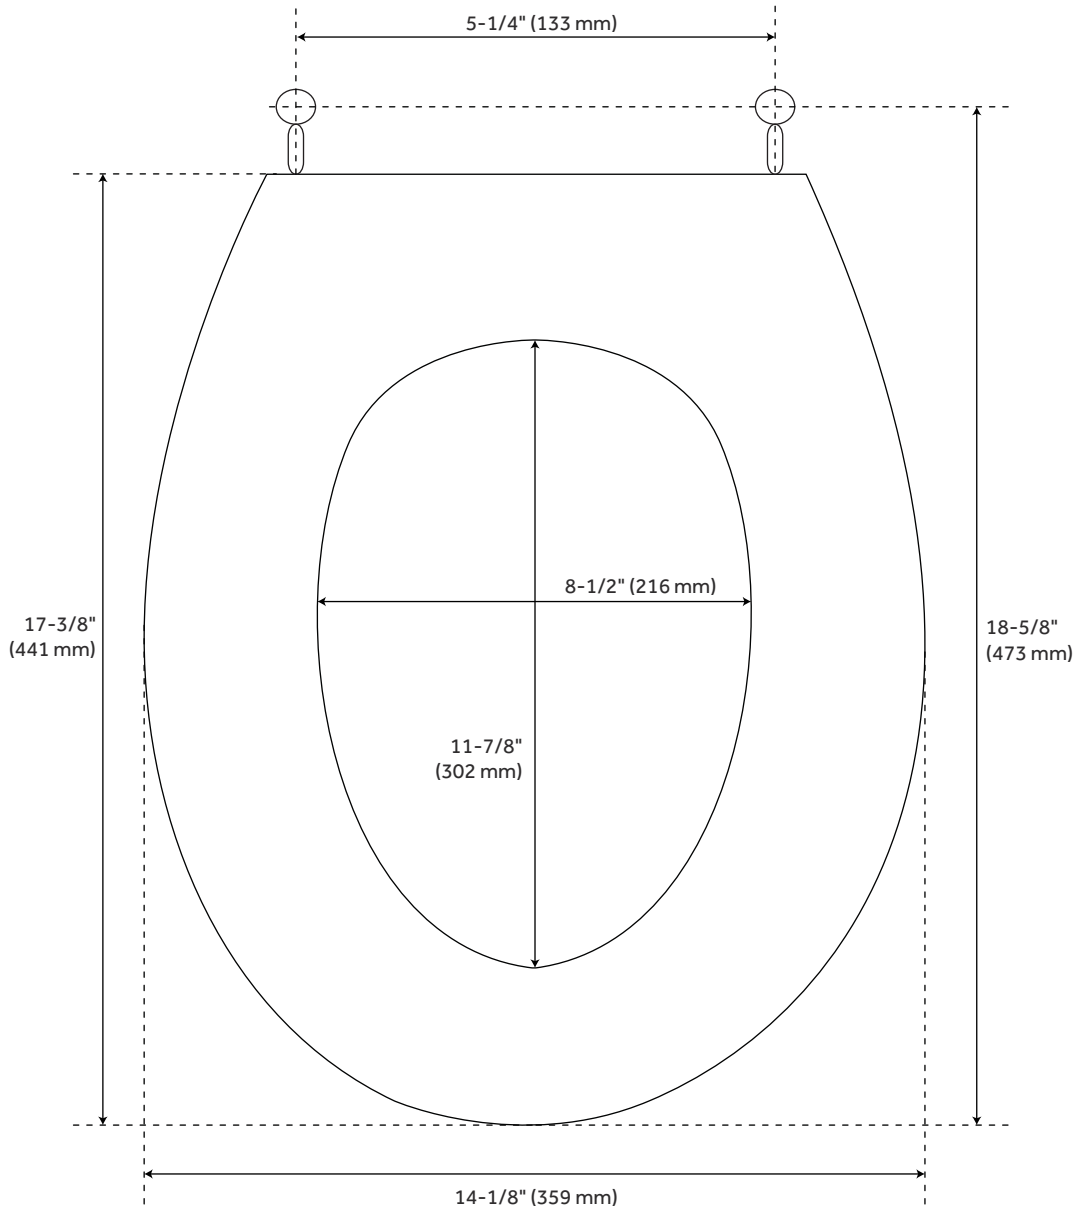

DELUXE MOLDED WOOD ELONGATED BOWL TOILET SEAT - WHITE - STANDARD HINGES

SKU: 904091

All dimensions and specifications are nominal and may vary. Use actual products for accuracy in critical situations.