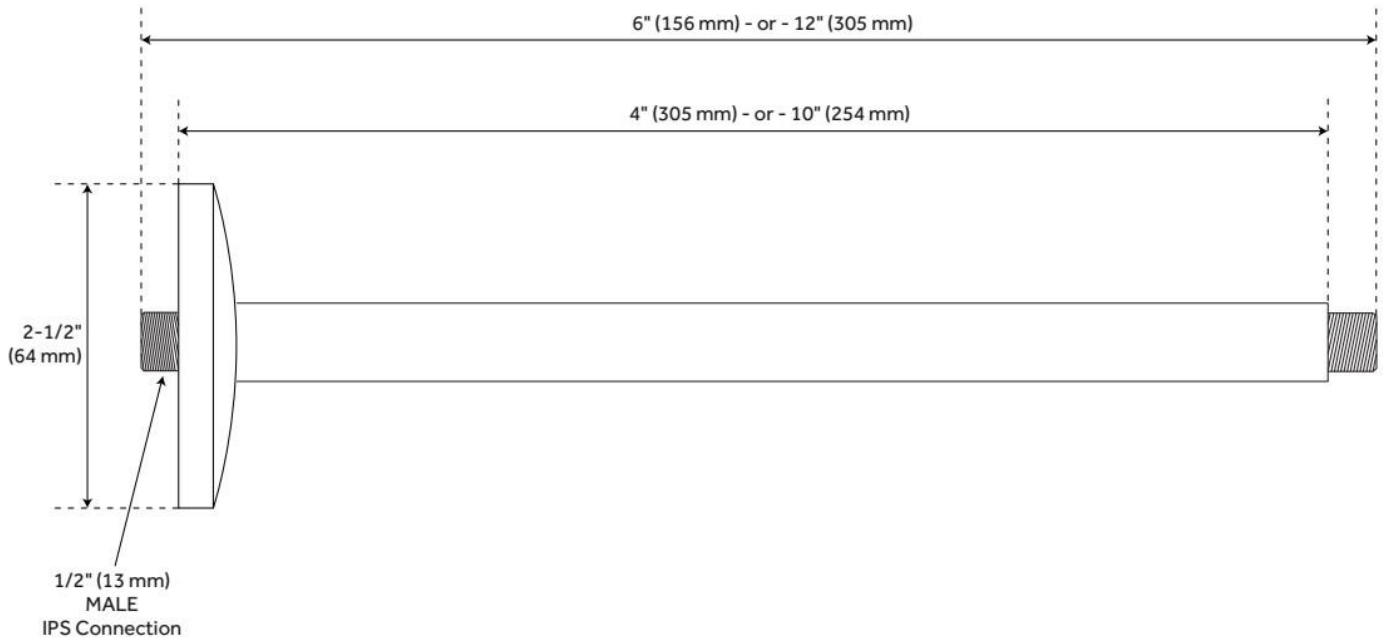

CEILING-MOUNT SHOWER ARM

SKU: 904194

Code: SH153843, SH153845, SH153846, SH156379, SH158882, SH158883, SH158884

FEATURES

Material: Brass

Connection Type: 1/2" NPT

ADDITIONAL FEATURES

- Includes matching flange.

REVISED 6/5/2024

CEILING-MOUNT SHOWER ARM

SKU: 904194

Code: SH153843, SH153845, SH153846, SH156379, SH158882, SH158883, SH158884

REVISED 6/5/2024