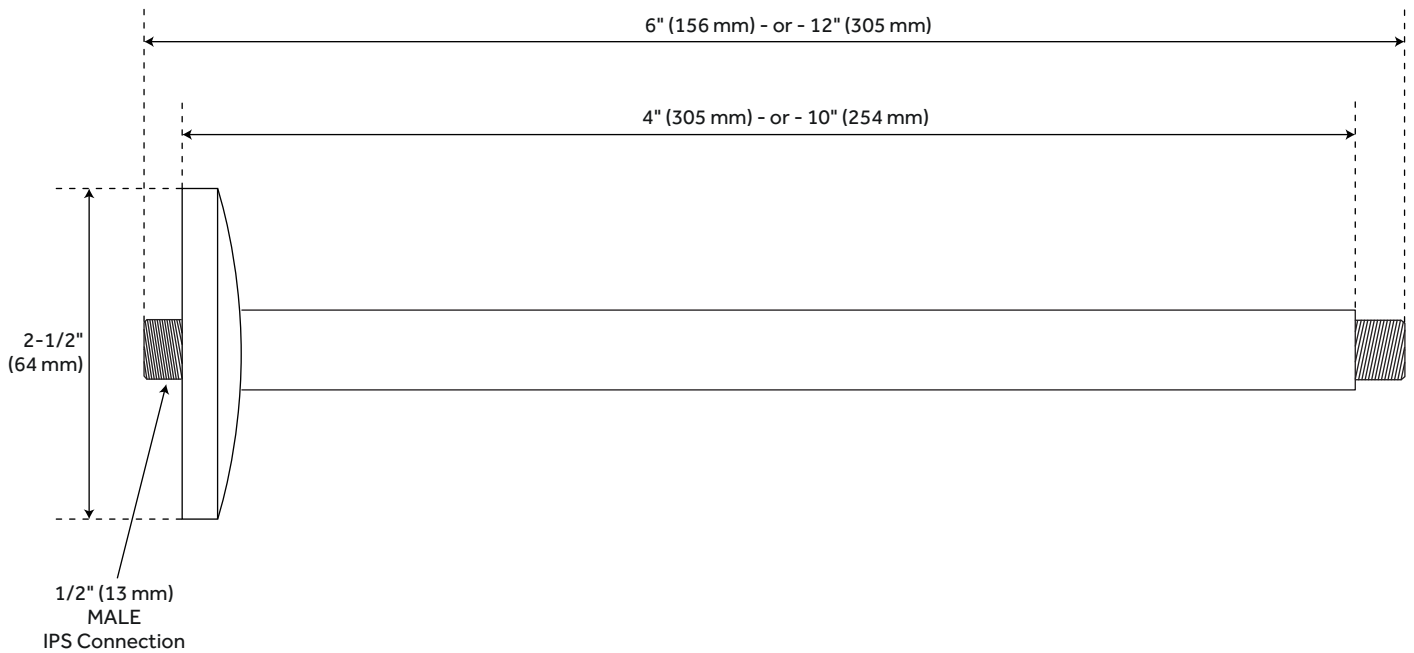

CEILING-MOUNT SHOWER ARM

SKU: 904194

Code: SH153843, SH153845, SH153846, SH156379, SH158882, SH158883, SH158884

FEATURES

Installation Type: Ceiling Mount

Features: Shower Arm Only

Material: Brass

Installation Type: Ceiling Mount

IPS: 1/2"

Shower Arm Included: Yes

REVISED 4/4/2023

CEILING-MOUNT SHOWER ARM

SKU: 904194

Code: SH153843, SH153845, SH153846, SH156379, SH158882, SH158883, SH158884

ADDITIONAL FEATURES

- Includes matching flange.

REVISED 4/4/2023

CEILING-MOUNT SHOWER ARM

SKU: 904194

All dimensions and specifications are nominal and may vary. Use actual products for accuracy in critical situations.