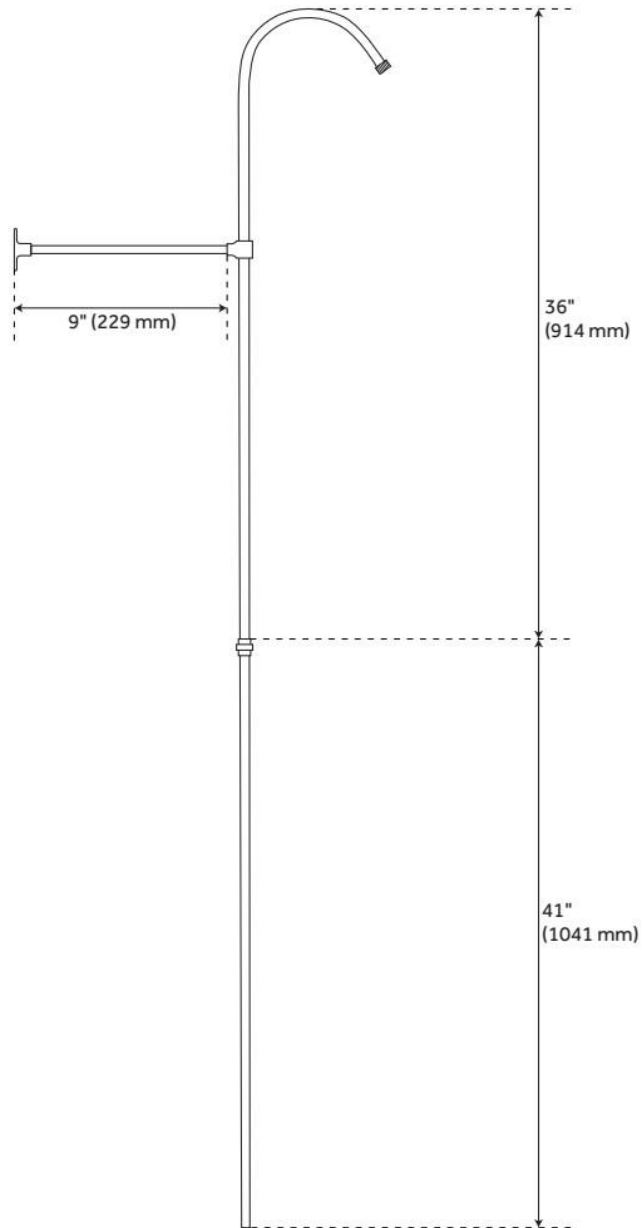

1/2" IPS HEAVY DUTY 77" SHOWER RISER PIPE WITH WALL BRACE

SKU: 904204

Code: SH153832, SH153835

FEATURES

Material: Brass

ADDITIONAL FEATURES

- Heavy duty 1/2" IPS connections. Fits standard showerheads.
- Note: This riser is much heavier than our standard 5/8" OD shower riser.
- Includes wall brace.
- 9" projection.
- Top piece measures 36" L. Bottom piece measures 41" L.
- Riser is adjustable by cutting.
- Riser is not threaded at bottom.
- Requires slip joint connector for attachment to faucet.

REVISED 6/5/2024

1/2" IPS HEAVY DUTY 77" SHOWER RISER PIPE WITH WALL BRACE

SKU: 904204

Code: SH153832, SH153835

REVISED 6/5/2024