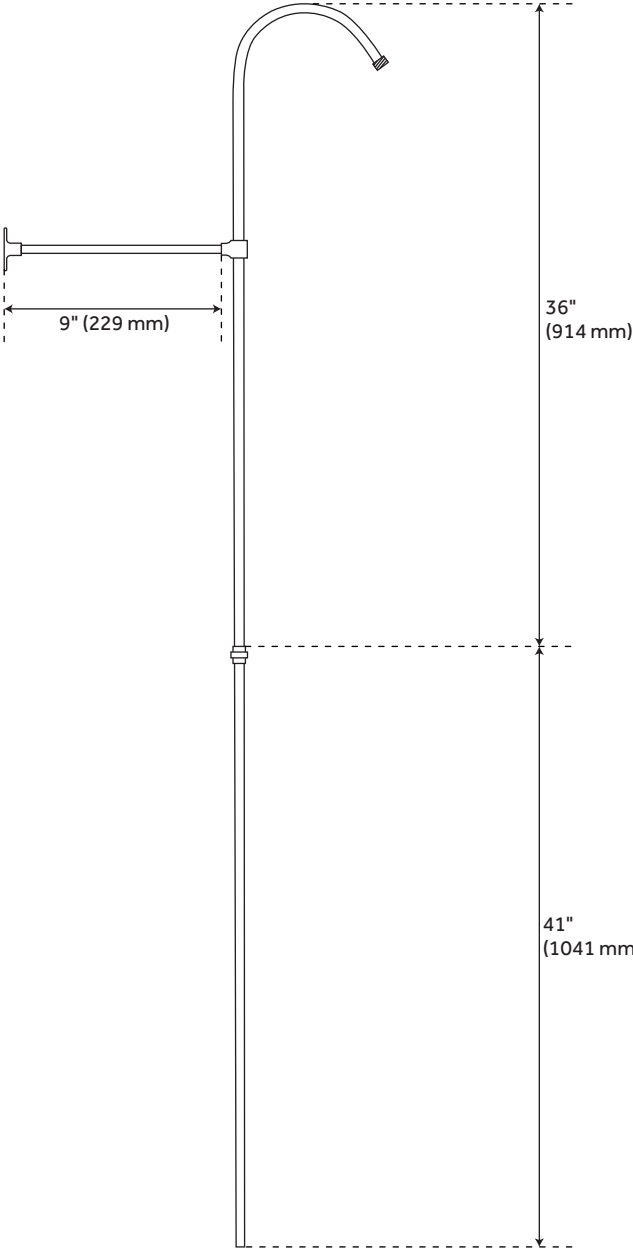

# 1/2" IPS HEAVY DUTY 77" SHOWER RISER PIPE WITH WALL BRACE

SKU: 904204

Code: SH153832, SH153835

## ADDITIONAL FEATURES

- Heavy duty 1/2" IPS connections. Fits standard showerheads.
- Note: This riser is much heavier than our standard 5/8" OD shower riser.
- Includes wall brace.
- 9" projection.
- Top piece measures 36" L. Bottom piece measures 41" L.
- Riser is adjustable by cutting.
- Riser is not threaded at bottom.
- Requires slip joint connector for attachment to faucet.

# 1/2" IPS HEAVY DUTY 77" SHOWER RISER WITH WALL BRACE

SKU: 904204

All dimensions and specifications are nominal and may vary. Use actual products for accuracy in critical situations.