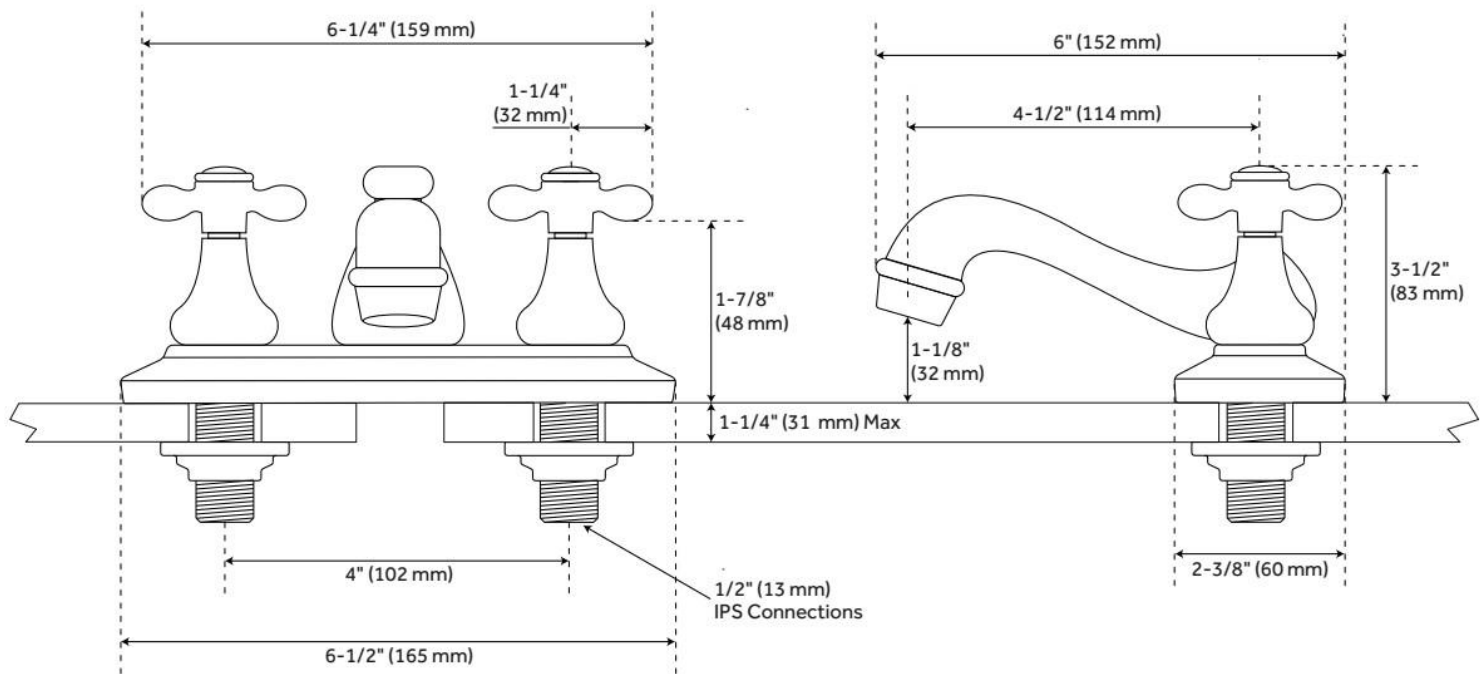

TEAPOT CENTERSET BATHROOM FAUCET - CROSS HANDLES

SKU: 904212

Code: SH433127, SH437351, SH114326, SH433431, SH158294

FEATURES

Material: Metal construction for strength and durability

Installation Type: Centerset

Flow Rate: 1.2 gpm (4.5 L/min) @ 60 psi

Cartridge Type: Ceramic Disc

Swivel Spout: No

Drain Type: Lift rod metal pop-up with overflow

NSF/ANSI/CAN 61-9:Q≤1, LISTED ID: SH449712**

ADDITIONAL FEATURES

- Drain is compatible with sinks that have an overflow hole.

REVISED 5/20/2024

TEAPOT CENTERSET BATHROOM FAUCET - CROSS HANDLES

SKU: 904212

Code: SH433127, SH437351, SH114326, SH433431, SH158294

REVISED 5/20/2024