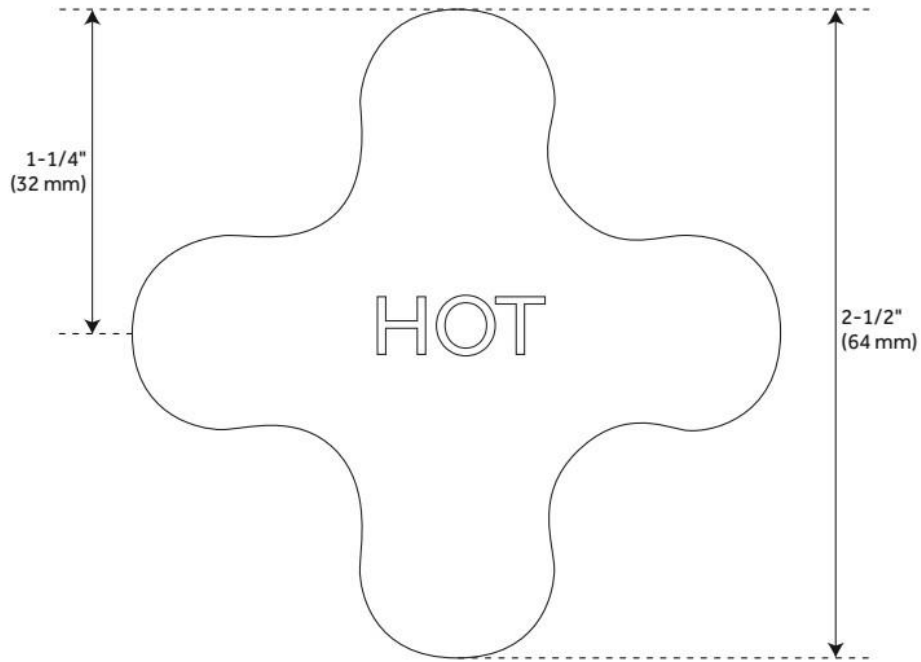

SMALL PORCELAIN CROSS HANDLES - PAIR OF 2

SKU: 397510
Code: SH397510

REVISED 5/13/2024