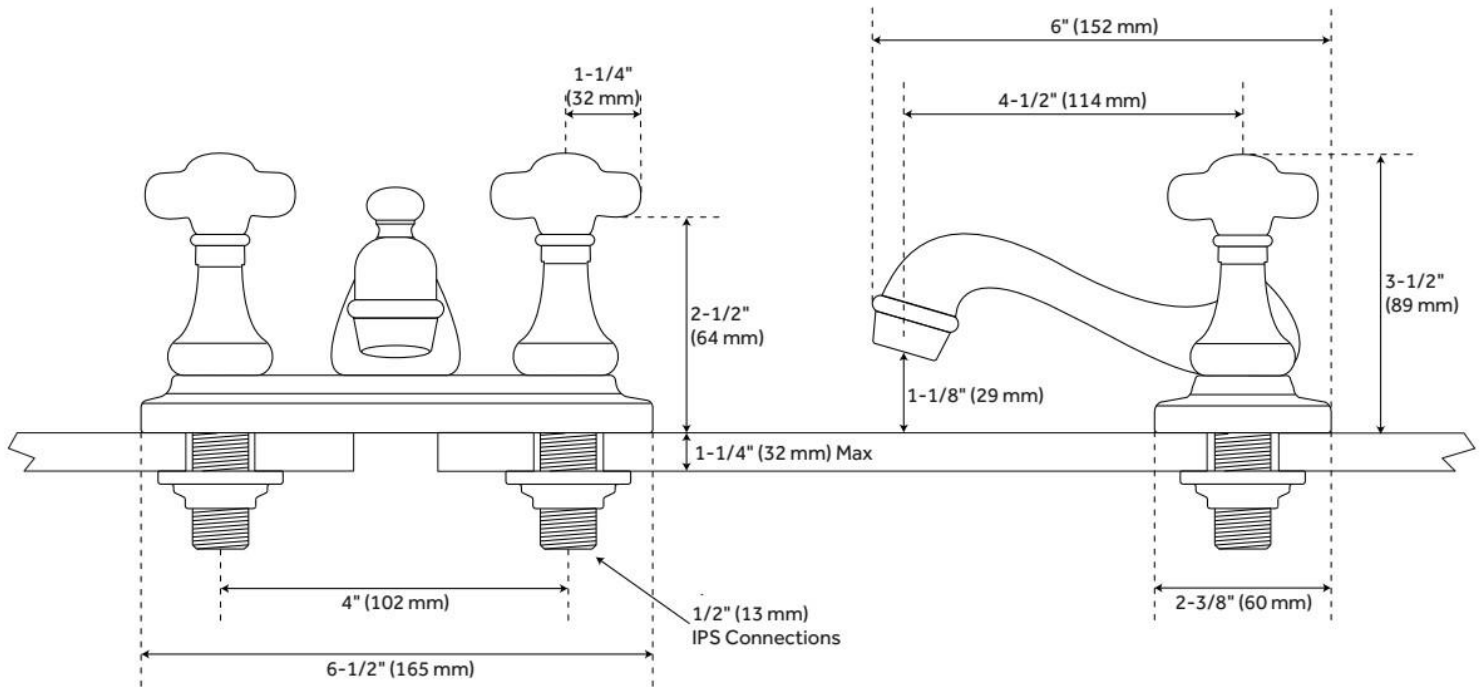

## FEATURES

Material: Metal construction for strength and durability

Installation Type: Centerset

Flow Rate: 1.2 gpm (4.5 L/min) @ 60 psi

Cartridge Type: Ceramic Disc

Swivel Spout: No

Drain Type: Lift rod metal pop-up with overflow

## ADDITIONAL FEATURES

- Drain is compatible with sinks that have an overflow hole.

REVISED 5/13/2024

# TEAPOT CENTERSET BATHROOM FAUCET - PORCELAIN CROSS HANDLES

SKU: 904213

Code: SH433159, SH329380, SH433750, SH437352, SH329378

REVISED 5/13/2024