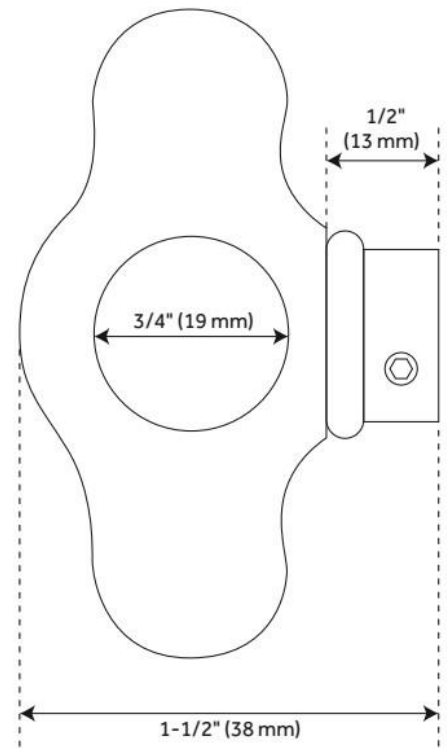

SMALL PORCELAIN CROSS HANDLES - PAIR OF 2

SKU: 397510
Code: SH397510

REVISED 5/13/2024