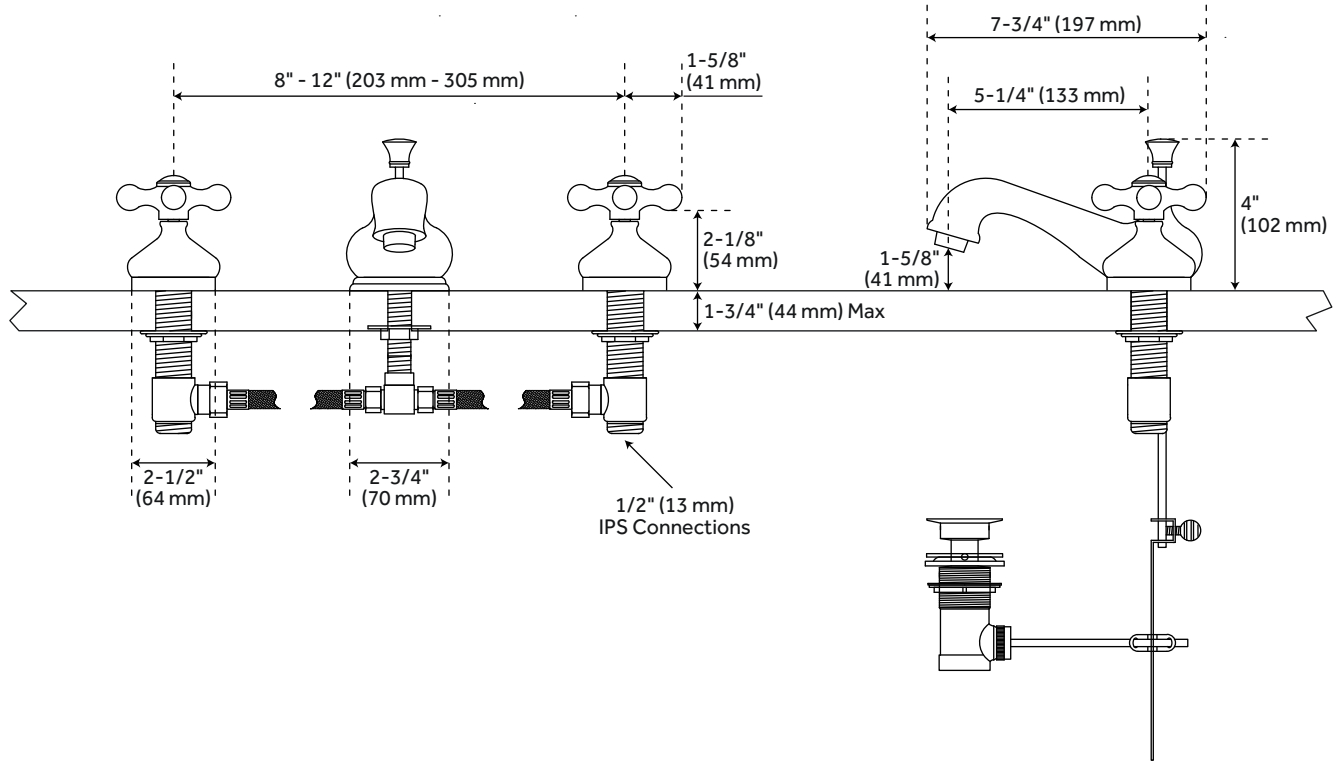

TEAPOT

WIDESPREAD BATHROOM FAUCET - CROSS HANDLES

SKU: 904217

FEATURES

- Installation Type: Widespread
- Handle Type: Cross
- Overflow Hole: Yes
- Design: Traditional
- Faucet Material: Brass
- Ceramic Disc Cartridges: Yes
- Hot and Cold Indicators: Yes
- Drain Included: Yes
- Maximum Flow Rate: 1.2 gpm (4.5 l/min)
@ 60 psi
- Drain is Compatible with Sinks That Have
an Overflow Hole

CONTENTS

BATHROOM FAUCET PAGE 2

REVISED 06/11/2020

TEA POT

WIDESPREAD BATHROOM FAUCET - CROSS HANDLES

SKU: 904217

FEATURES

Max. Countertop Thickness: 1-3/4"
Faucet Centers: 8" - 12"
Width: 7-3/4"
Height: 4"
Height To Spout: 1-5/8"
Spout Reach: 5-1/4"
Handle Length: 1-5/8"
Height to Bottom of Handle: 2-1/8"
Spout Base Plate Diameter: 2-3/4"
Handle Base Plate Diameter: 2-1/2"
IPS: 1/2"
Drain Size: 1-1/2"

CODES/STANDARDS

cUPC
ASME A112.18.1/CSA B125.1
NSF/ANSI 61
NSF/ANSI 372
CEC Listed

PRODUCT IMAGE

All dimensions and specifications are nominal and may vary. Use actual products for accuracy in critical situations.