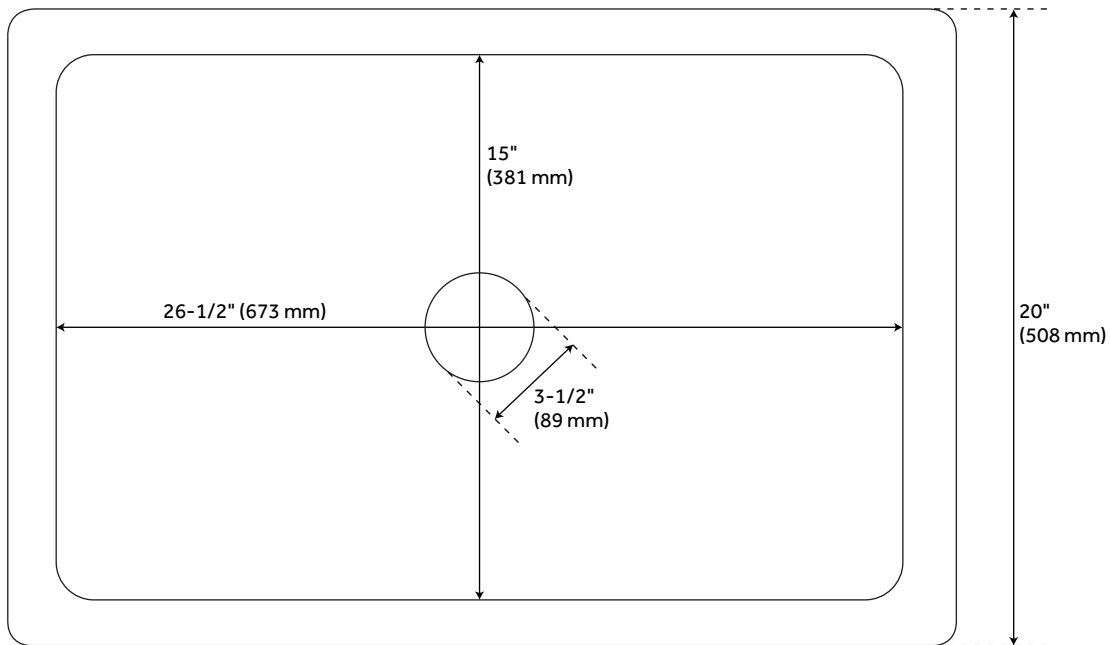

30" KEMBLA COPPER FARMHOUSE SINK

SKU: 904834

All dimensions and specifications are nominal and may vary. Use actual products for accuracy in critical situations.