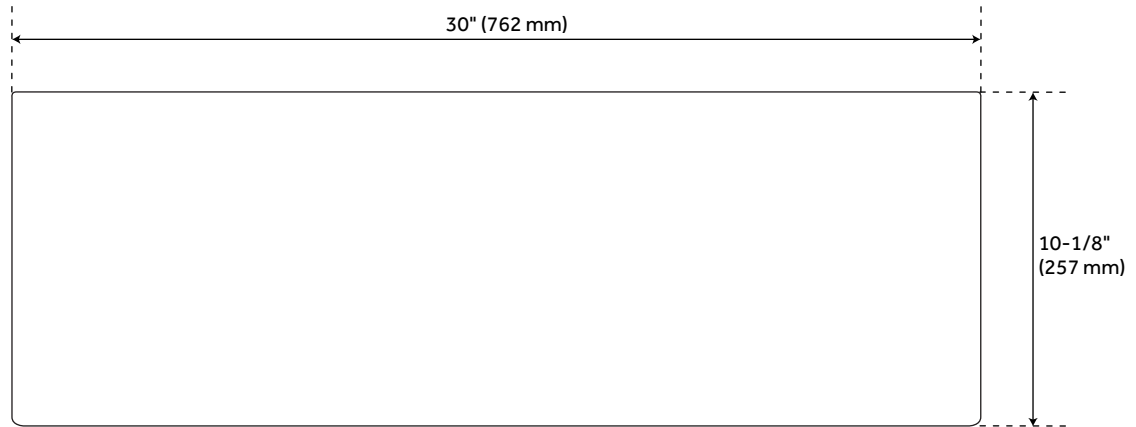

30" WEAVE DESIGN COPPER FARMHOUSE SINK

SKU: 904835
Code: SH215479

FEATURES

Material: Copper
Length: 30"
Width: 20"
Height: 10-1/8"
Assembly Required: Yes
Number of Basins: 1
Sink Installation: Farmhouse
Product Color: Medium Antique Copper
Faucet Centers: No Faucet Hole
Basin Length: 27"
Basin Width: 16-1/8"
Fits Drain Hole Size: 3-1/2"
Exterior Treatment: Embossed
Interior Treatment: Smooth
Metal Gauge/Thickness: 16 Gauge
Drain Included: Optional
Faucet Included: No
Basin Configuration: Single
Apron Design: Weave
Water Depth to Rim: 9-5/8"
Apron Front Rim Thickness: 2-1/2"
Side and Back Rim Thickness: 1-1/4"
Faucet Holes: No Faucet Hole

REVISED 3/31/2023

30" WEAVE DESIGN COPPER FARMHOUSE SINK

SKU: 904835

Code: SH215479

ADDITIONAL FEATURES

- Made of solid copper.
- Apron front with a weave design.
- Overall dimensions: 30" L x 20" W (front to back) x 10" H ($\pm 1/2$ ").
- Copper weighs 46 oz. per square foot, 1.825mm (.0718") thick. Approximately 16 gauge.
- Sink bowl is pressed; contains no internal welds.
- Finish on this sink will patina with time and normal use.

REVISED 3/31/2023

30" WEAVE DESIGN COPPER FARMHOUSE SINK

SKU: 904835

All dimensions and specifications are nominal and may vary. Use actual products for accuracy in critical situations.