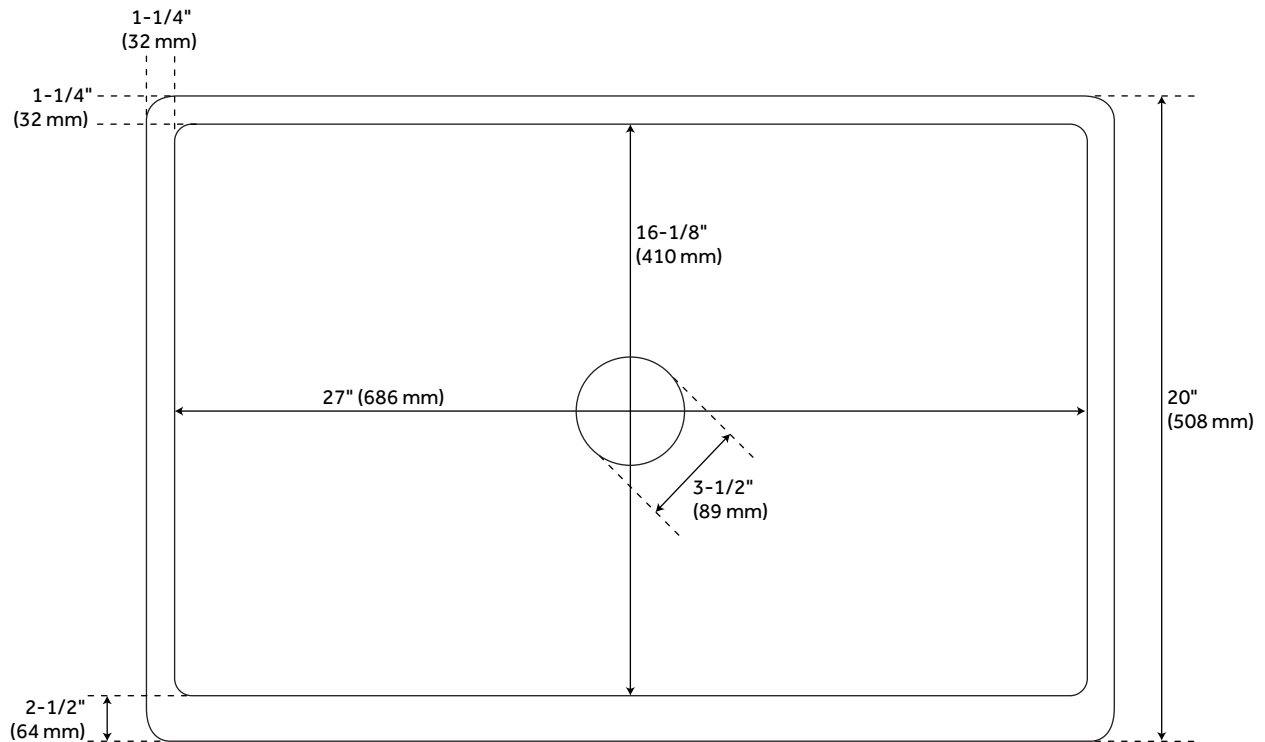

30" WEAVE DESIGN COPPER FARMHOUSE SINK

SKU: 904835
Code: SH215479

FEATURES

Material: Copper
Length: 30"
Width: 20"
Height: 10-1/8"
Assembly Required: Yes
Number of Basins: 1
Sink Installation: Farmhouse
Product Color: Medium Antique Copper
Faucet Centers: No Faucet Hole
Basin Length: 27"
Basin Width: 16-1/8"
Fits Drain Hole Size: 3-1/2"
Exterior Treatment: Embossed
Interior Treatment: Smooth
Metal Gauge/Thickness: 16 Gauge
Drain Included: Optional
Faucet Included: No
Basin Configuration: Single
Apron Design: Weave
Water Depth to Rim: 9-5/8"
Apron Front Rim Thickness: 2-1/2"
Side and Back Rim Thickness: 1-1/4"
Faucet Holes: No Faucet Hole

REVISED 3/31/2023

30" WEAVE DESIGN COPPER FARMHOUSE SINK

SKU: 904835

Code: SH215479

ADDITIONAL FEATURES

- Made of solid copper.
- Apron front with a weave design.
- Overall dimensions: 30" L x 20" W (front to back) x 10" H ($\pm 1/2$ ").
- Copper weighs 46 oz. per square foot, 1.825mm (.0718") thick. Approximately 16 gauge.
- Sink bowl is pressed; contains no internal welds.
- Finish on this sink will patina with time and normal use.

REVISED 3/31/2023

30" WEAVE DESIGN COPPER FARMHOUSE SINK

SKU: 904835

All dimensions and specifications are nominal and may vary. Use actual products for accuracy in critical situations.