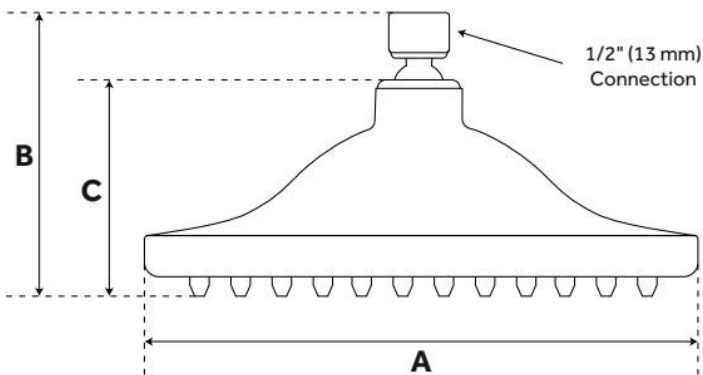

FEATURES

Material: Brass

LISTED ID: 515394, 515395, 515396, 564662, 515397, 564663, 515398, 564664, 515399, 564665, 515401, 515402, 515403, 515404, 515405

ADDITIONAL FEATURES

- Can be installed on a ceiling-mount or wall mount shower arm.
 - 6", 8" and 10" shower heads are adjustable and feature a swivel connection.
 - 12" shower head is stationary and does not swivel.

Reference A	Reference B	Reference C
5-1/4" (133 mm)	3" (76 mm)	2" (51 mm)
7-3/4" (197 mm)	3-1/2" (89 mm)	2-1/2" (64 mm)
10" (254 mm)	3-1/2" (89 mm)	3" (76 mm)
12" (305 mm)	4-1/4" (108 mm)	3-1/4" (83 mm)