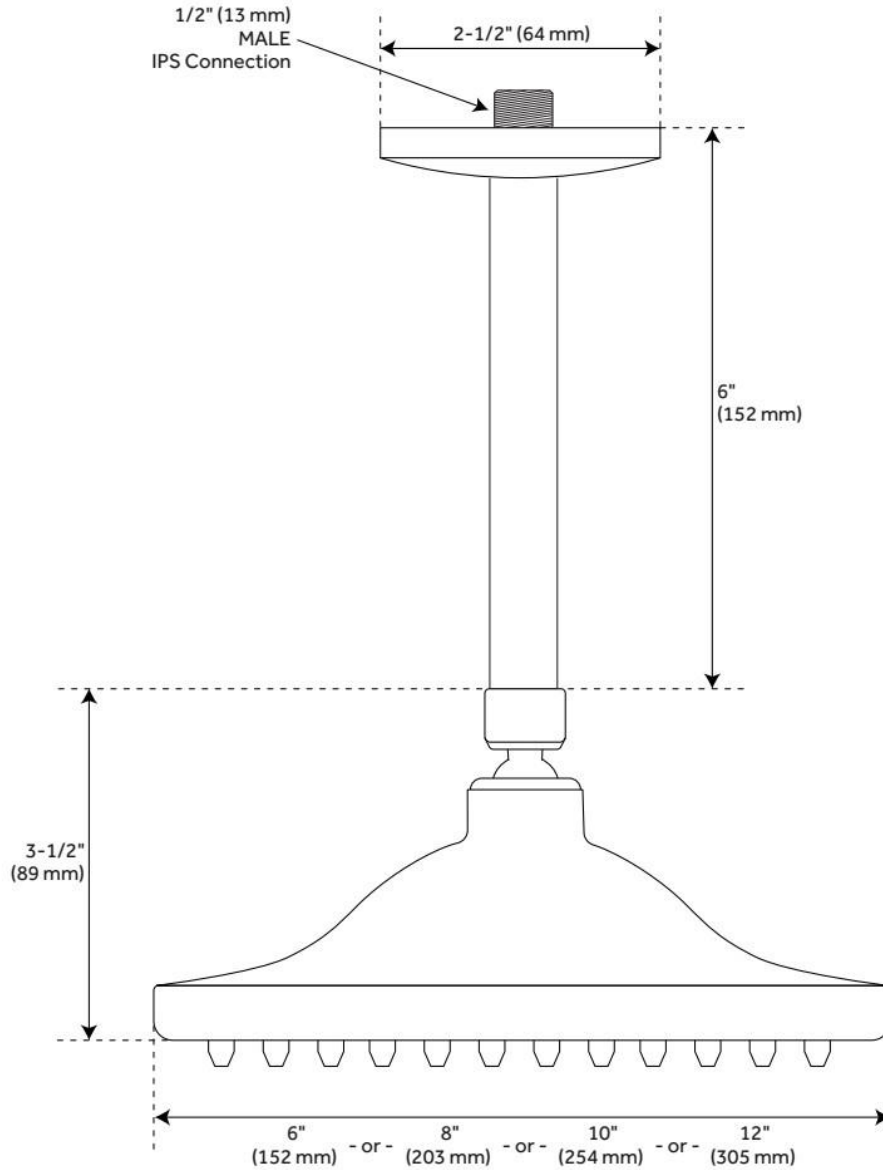

LISTED ID: 515402, 515401, 515399, 515398, 515397, 515394, 515395, 515396, 515404, 515403, 515405

ADDITIONAL FEATURES

- 6", 8" and 10" shower heads are adjustable and feature a swivel connection.
- 12" shower head is stationary and does not swivel.

REVISED 6/11/2024

BOSTONIAN RAINFALL NOZZLE SHOWER HEAD

SKU: 926392

Code: SH250950, SH250941, SH250942, SH250953, SH250944, SH250947, SH250954, SH250946, SH482193, SH250949, SH250951, SH482194, SH250948, SH250956, SH482191, SH250945, SH482192, SH250943, SH250940, SH250958, SH250955, SH250959

FEATURES

Material: Brass

LISTED ID: 515394, 515395, 515396, 564662, 515397, 564663, 515398, 564664, 515399, 564665, 515401, 515402, 515403, 515404, 515405

ADDITIONAL FEATURES

- Can be installed on a ceiling-mount or wall mount shower arm.
 - 6", 8" and 10" shower heads are adjustable and feature a swivel connection.
 - 12" shower head is stationary and does not swivel.

Reference A	Reference B	Reference C
5-1/4" (133 mm)	3" (76 mm)	2" (51 mm)
7-3/4" (197 mm)	3-1/2" (89 mm)	2-1/2" (64 mm)
10" (254 mm)	3-1/2" (89 mm)	3" (76 mm)
12" (305 mm)	4-1/4" (108 mm)	3-1/4" (83 mm)