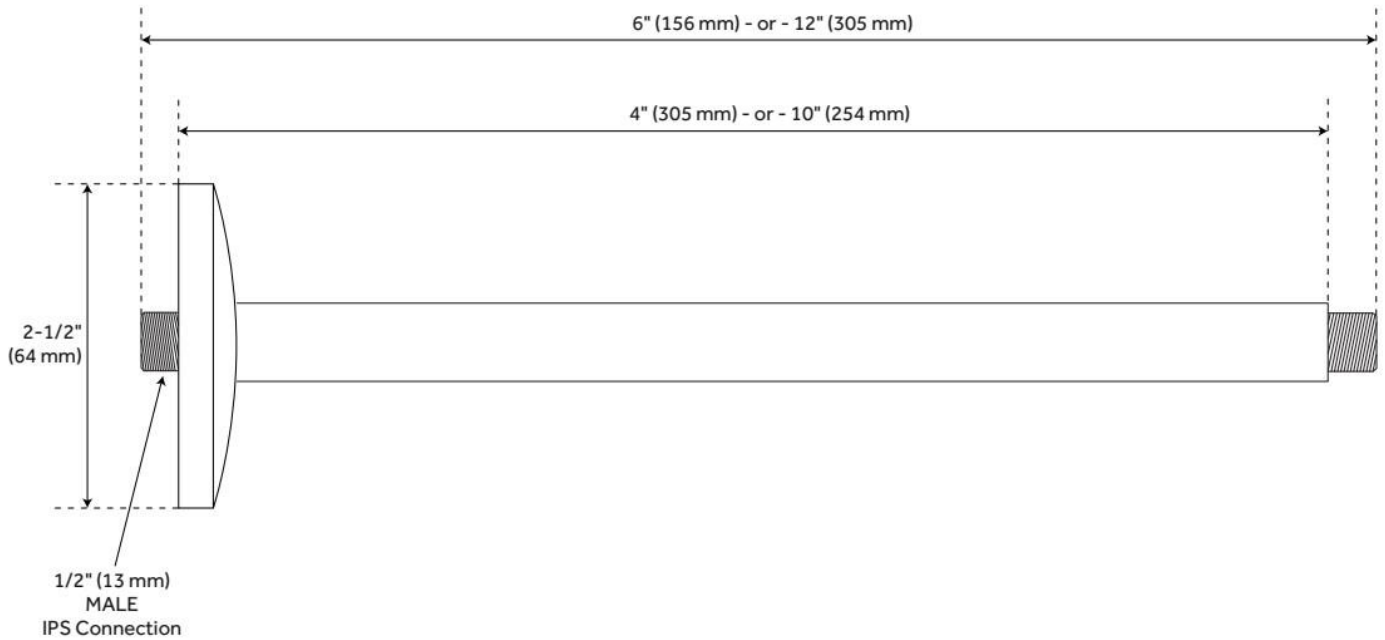

CEILING-MOUNT SHOWER ARM

SKU: 904194

Code: SH153843, SH153845, SH153846, SH156379, SH158882, SH158883, SH158884

REVISED 6/5/2024