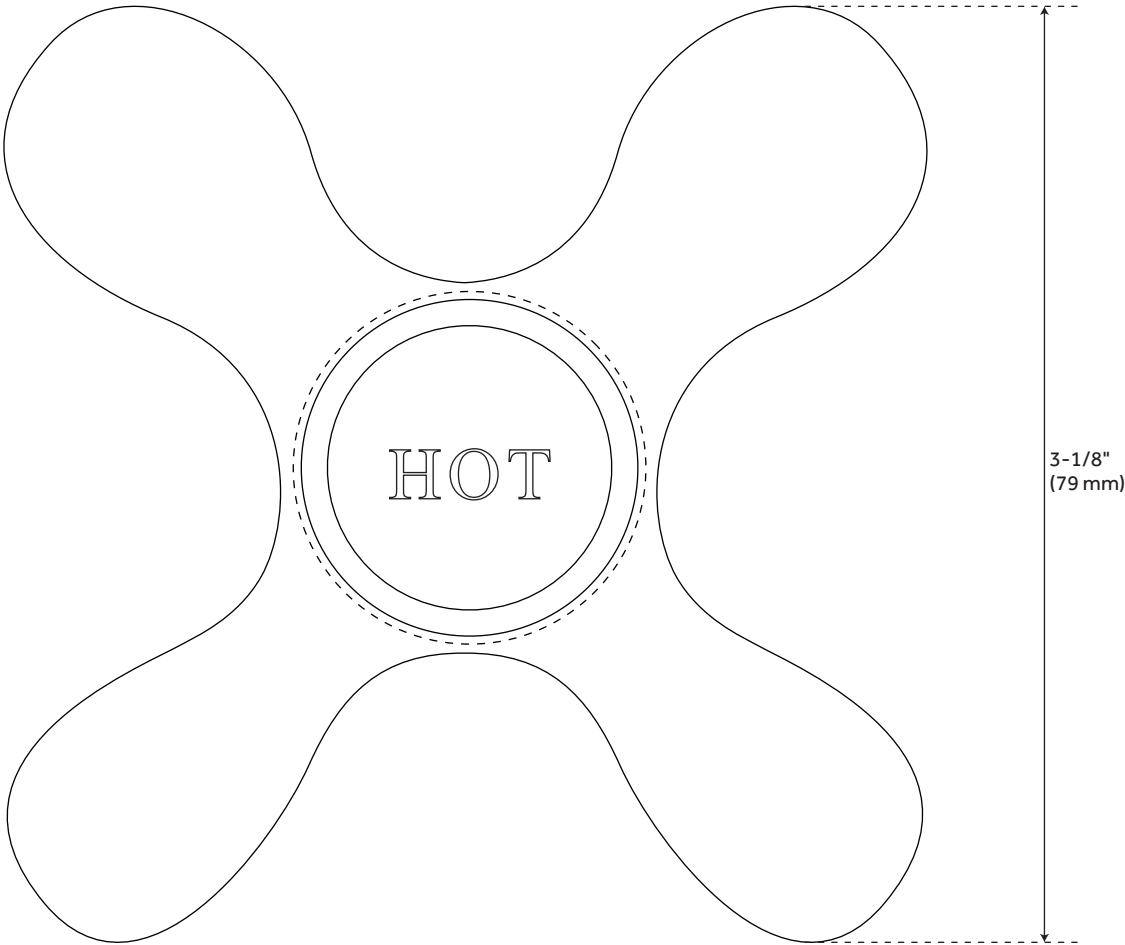

LARGE METAL AND PORCELAIN CROSS HANDLES

SKU: 904982

All dimensions and specifications are nominal and may vary. Use actual products for accuracy in critical situations.