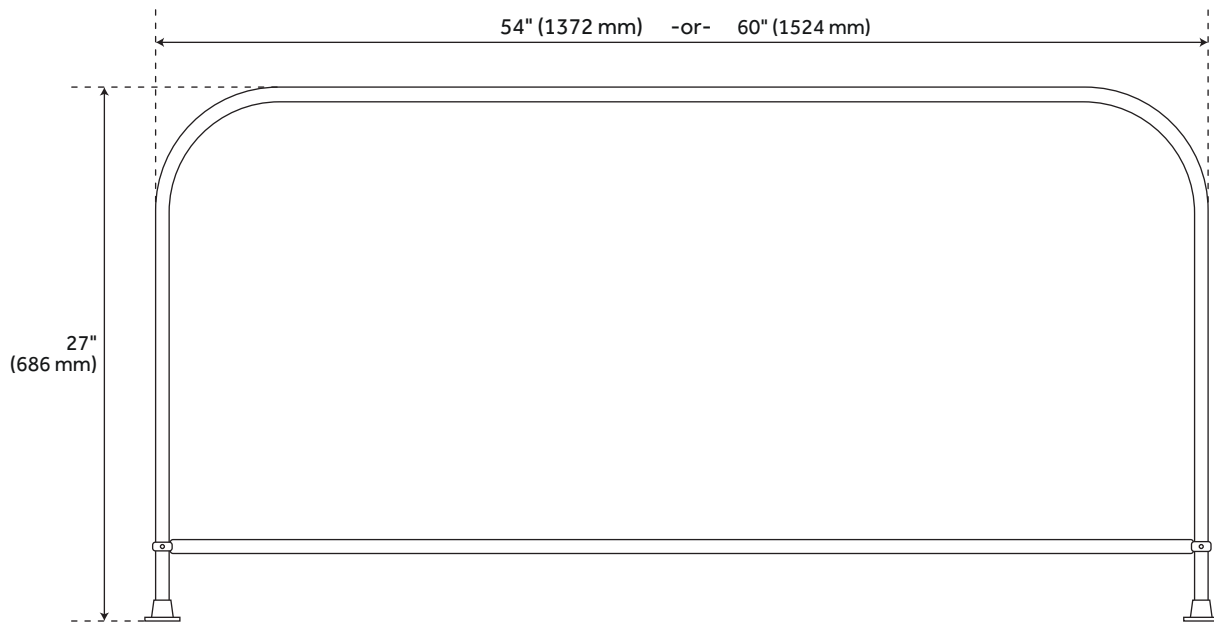

D-SHAPED SOLID BRASS SHOWER CURTAIN ROD

SKU: 904986

Code: SH482883, SH466789, SH482884, SH466790, SH466791, SH466793, SH466794, SH466795, SH466792, SH466796

FEATURES

- Material: Brass
- Width: 27"
- Height: 37-1/4"
- Mounting Hardware Included: Yes
- Shower Rod Thickness: .6mm
- OD (Outside Diameter): 1"

REVISED 3/15/2023

D-SHAPED SOLID BRASS SHOWER CURTAIN ROD

SKU: 904986

Code: SH482883, SH466789, SH482884, SH466790, SH466791, SH466793, SH466794, SH466795, SH466792, SH466796

ADDITIONAL FEATURES

- Includes 36" ceiling support.
- Supplied with jumbo style wall flanges.

REVISED 3/15/2023

D-SHAPED SOLID BRASS SHOWER CURTAIN ROD

SKU: 904986

SH555014, SH555015

All dimensions and specifications are nominal and may vary. Use actual products for accuracy in critical situations.