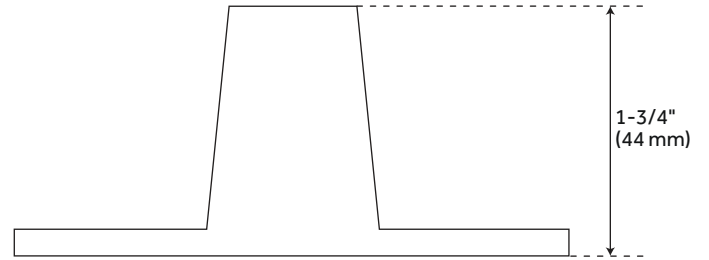

D-SHAPED SOLID BRASS SHOWER CURTAIN ROD

SKU: 904986

Code: SH482883, SH466789, SH482884, SH466790, SH466791, SH466793, SH466794, SH466795, SH466792, SH466796

FEATURES

- Material: Brass
- Width: 27"
- Height: 37-1/4"
- Mounting Hardware Included: Yes
- Shower Rod Thickness: .6mm
- OD (Outside Diameter): 1"

REVISED 3/15/2023

D-SHAPED SOLID BRASS SHOWER CURTAIN ROD

SKU: 904986

Code: SH482883, SH466789, SH482884, SH466790, SH466791, SH466793, SH466794, SH466795, SH466792, SH466796

ADDITIONAL FEATURES

- Includes 36" ceiling support.
- Supplied with jumbo style wall flanges.

REVISED 3/15/2023

D-SHAPED SOLID BRASS SHOWER CURTAIN ROD

SKU: 904986

SH555014, SH555015

All dimensions and specifications are nominal and may vary. Use actual products for accuracy in critical situations.