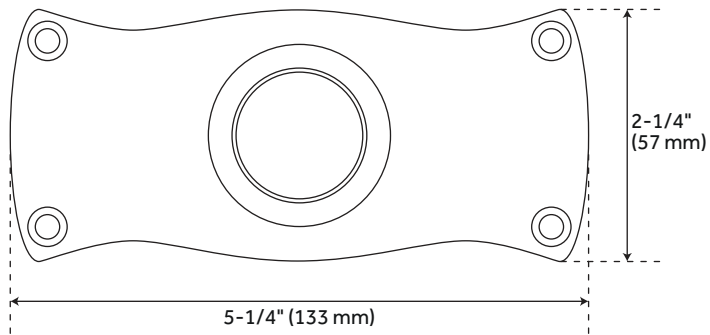

D-SHAPED SOLID BRASS SHOWER CURTAIN ROD

SKU: 904986

Code: SH482883, SH466789, SH482884, SH466790, SH466791, SH466793, SH466794, SH466795, SH466792, SH466796

FEATURES

- Material: Brass
- Width: 27"
- Height: 37-1/4"
- Mounting Hardware Included: Yes
- Shower Rod Thickness: .6mm
- OD (Outside Diameter): 1"

REVISED 3/15/2023

D-SHAPED SOLID BRASS SHOWER CURTAIN ROD

SKU: 904986

Code: SH482883, SH466789, SH482884, SH466790, SH466791, SH466793, SH466794, SH466795, SH466792, SH466796

ADDITIONAL FEATURES

- Includes 36" ceiling support.
- Supplied with jumbo style wall flanges.

REVISED 3/15/2023

D-SHAPED SOLID BRASS SHOWER CURTAIN ROD

SKU: 904986

SH555014, SH555015

All dimensions and specifications are nominal and may vary. Use actual products for accuracy in critical situations.