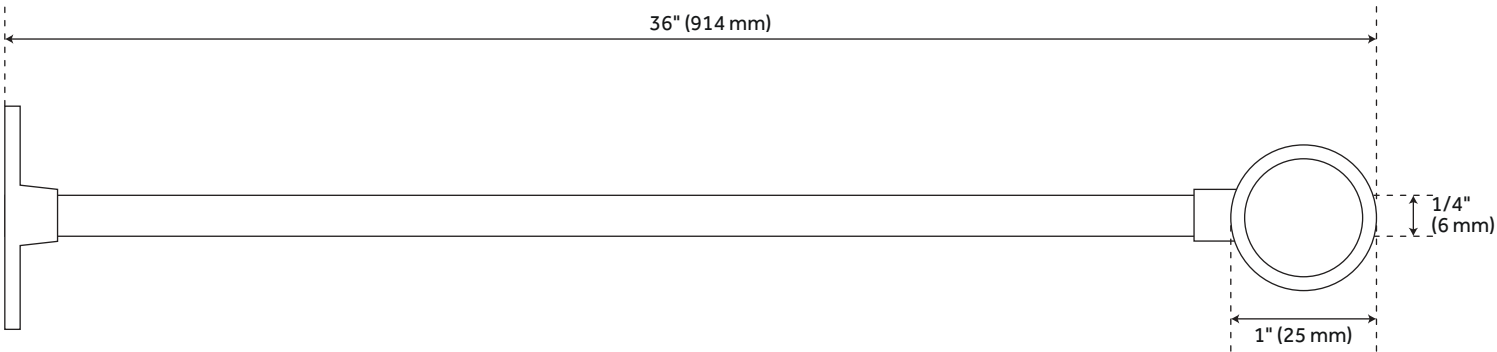

D-SHAPED SOLID BRASS SHOWER CURTAIN ROD

SKU: 904986

Code: SH482883, SH466789, SH482884, SH466790, SH466791, SH466793, SH466794, SH466795, SH466792, SH466796

FEATURES

- Material: Brass
- Width: 27"
- Height: 37-1/4"
- Mounting Hardware Included: Yes
- Shower Rod Thickness: .6mm
- OD (Outside Diameter): 1"

REVISED 3/15/2023

D-SHAPED SOLID BRASS SHOWER CURTAIN ROD

SKU: 904986

Code: SH482883, SH466789, SH482884, SH466790, SH466791, SH466793, SH466794, SH466795, SH466792, SH466796

ADDITIONAL FEATURES

- Includes 36" ceiling support.
- Supplied with jumbo style wall flanges.

REVISED 3/15/2023

D-SHAPED SOLID BRASS SHOWER CURTAIN ROD

SKU: 904986

SH555014, SH555015

All dimensions and specifications are nominal and may vary. Use actual products for accuracy in critical situations.

STANDARD SOLID STEEL SHOWER ROD CEILING SUPPORT

SKU: 904986
SH555024

All dimensions and specifications are nominal and may vary. Use actual products for accuracy in critical situations.