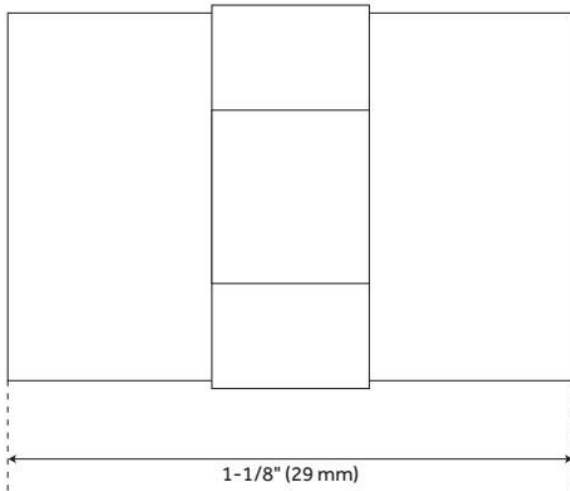

SOLID BRASS DECORATIVE PIPE COUPLING - 1/2" IPS

SKU: 904993

Code: SH350065, SH350058, SH350062, SH350063, SH350064

REVISED 6/10/2024