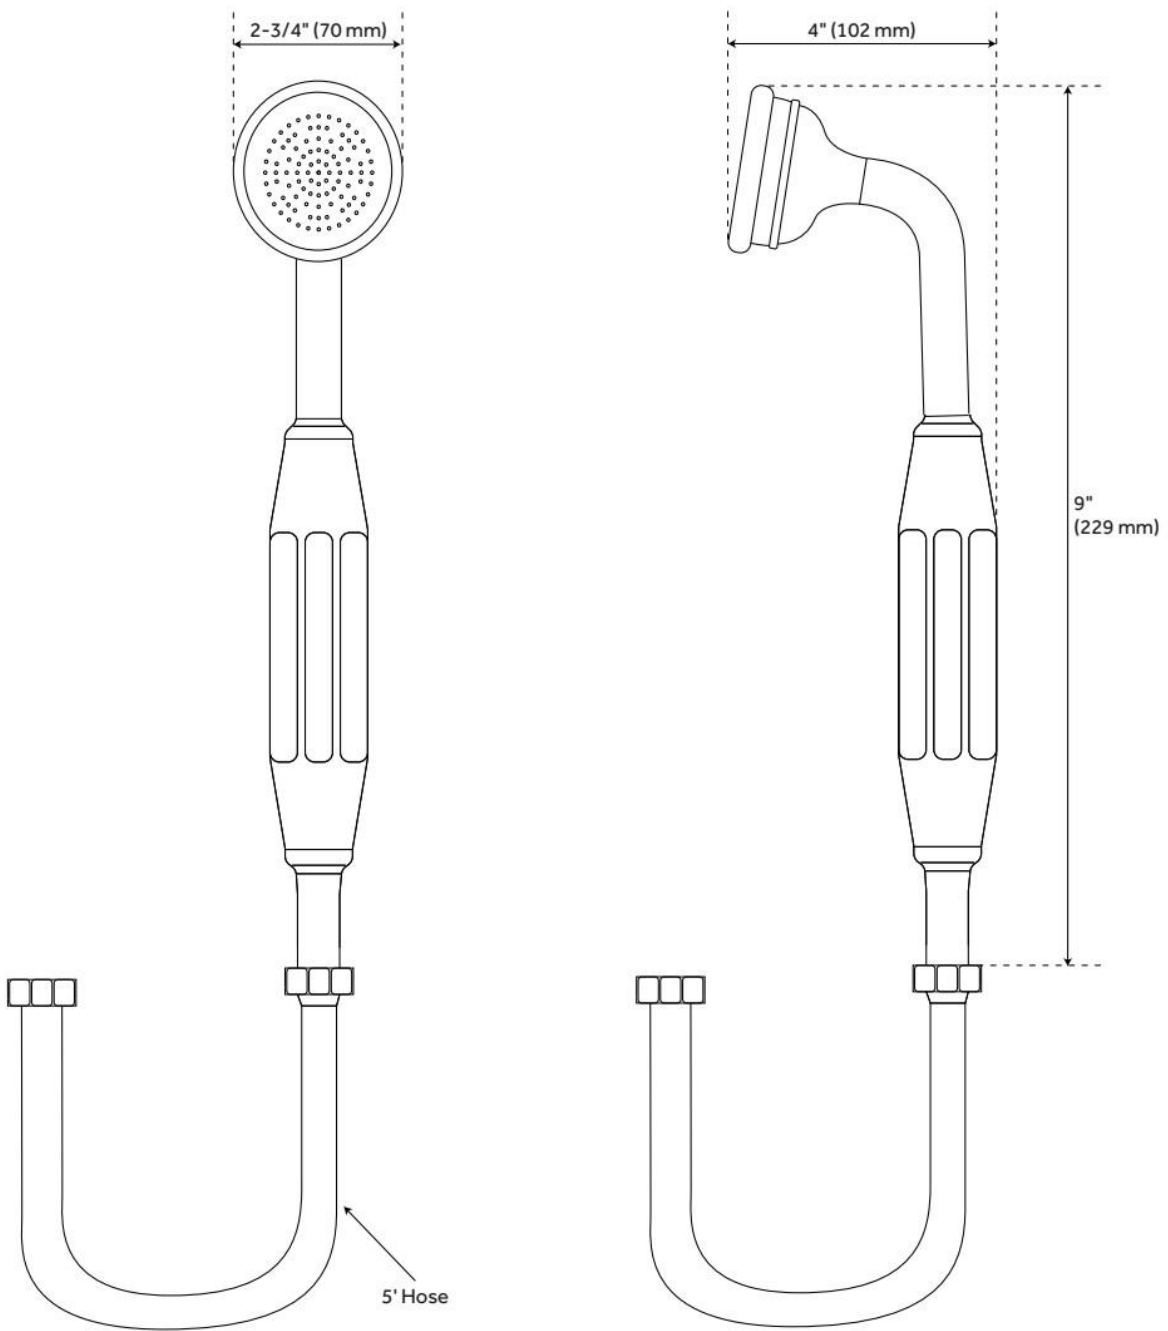

OXFORD THERMOSTATIC SHOWER SET WITH 18" ARCHING SHOWER ARM AND HAND SHOWER - 1/2"

SKU: 905352

Code: SH198345, SH198346, SH217737

FEATURES

- Material: Brass
- Shower Head Swivel: Yes
- Hand Shower Spray: Full
- Hand Shower Flow Rate: 1.8 gpm (6.8 L/min) @ 80 psi
- Connection Type: 1/2" IPS
- Diverter Outlets: 2
- Cartridge Type: Thermostatic

LISTED ID: 515196, 515429, 515195, 515430, 515197, 515428

ADDITIONAL FEATURES

- Thermostatic and pressure balanced. Keeps shower temperature ± 1 degree Celsius.
- Equipped with backflow prevention.
- Large 10" diameter rainfall shower head.
- Heavy duty 1/2" IPS connections.
- Two-piece exposed 78" riser pipe includes: 36" straight bottom riser, 42" arched upper riser (bottom riser is adjustable by cutting).
- 12" long wall brace with flange.
- Includes hand shower with porcelain handle, 60" spiral type hose, and wall mount cradle.
- Two 1-3/4" wall mount couplers and decorative slip joint coupler included.
- Faucet has 7" centers.
- IAPMO listed/UPC certified.

REVISED 6/5/2024

OXFORD THERMOSTATIC SHOWER SET WITH 18" ARCHING SHOWER ARM AND HAND SHOWER - 1/2"

SKU: 905352

Code: SH198345, SH198346, SH217737

REVISED 6/5/2024

OXFORD THERMOSTATIC SHOWER SET WITH 18" ARCHING SHOWER ARM AND HAND SHOWER - 1/2"

SKU: 905352
Code: SH198345, SH198346, SH217737

REVISED 6/5/2024

OXFORD THERMOSTATIC SHOWER SET WITH 18" ARCHING SHOWER ARM AND HAND SHOWER - 1/2"

SKU: 905352
Code: SH198345, SH198346, SH217737

REVISED 6/5/2024