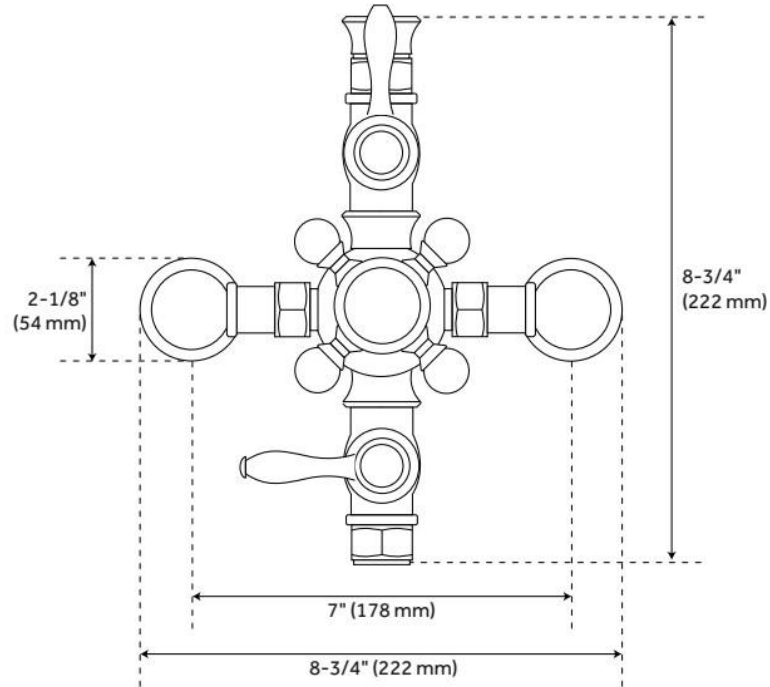

OXFORD THERMOSTATIC SHOWER SET WITH 18" ARCHING SHOWER ARM AND HAND SHOWER - 1/2"

SKU: 905352

Code: SH198345, SH198346, SH217737

FEATURES

- Material: Brass
- Shower Head Swivel: Yes
- Hand Shower Spray: Full
- Hand Shower Flow Rate: 1.8 gpm (6.8 L/min) @ 80 psi
- Connection Type: 1/2" IPS
- Diverter Outlets: 2
- Cartridge Type: Thermostatic

LISTED ID: 515196, 515429, 515195, 515430, 515197, 515428

ADDITIONAL FEATURES

- Thermostatic and pressure balanced. Keeps shower temperature ± 1 degree Celsius.
- Equipped with backflow prevention.
- Large 10" diameter rainfall shower head.
- Heavy duty 1/2" IPS connections.
- Two-piece exposed 78" riser pipe includes: 36" straight bottom riser, 42" arched upper riser (bottom riser is adjustable by cutting).
- 12" long wall brace with flange.
- Includes hand shower with porcelain handle, 60" spiral type hose, and wall mount cradle.
- Two 1-3/4" wall mount couplers and decorative slip joint coupler included.
- Faucet has 7" centers.
- IAPMO listed/UPC certified.

REVISED 6/5/2024

OXFORD THERMOSTATIC SHOWER SET WITH 18" ARCHING SHOWER ARM AND HAND SHOWER - 1/2"

SKU: 905352

Code: SH198345, SH198346, SH217737

REVISED 6/5/2024

OXFORD THERMOSTATIC SHOWER SET WITH 18" ARCHING SHOWER ARM AND HAND SHOWER - 1/2"

Reference A	Reference B	Reference C
5-1/2" (140 mm)	4" (102 mm)	2-5/16" (59 mm)
8" (203 mm)	4-1/2" (114 mm)	3-1/4" (82 mm)
10-1/4" (260 mm)	4-1/2" (114 mm)	2-3/4" (69 mm)
12" (305 mm)	5" (127 mm)	4-1/16" (104 mm)
14-1/8" (359 mm)	5-1/2" (140 mm)	4-9/16" (116 mm)
17" (432 mm)	6" (152 mm)	5-3/16" (132 mm)