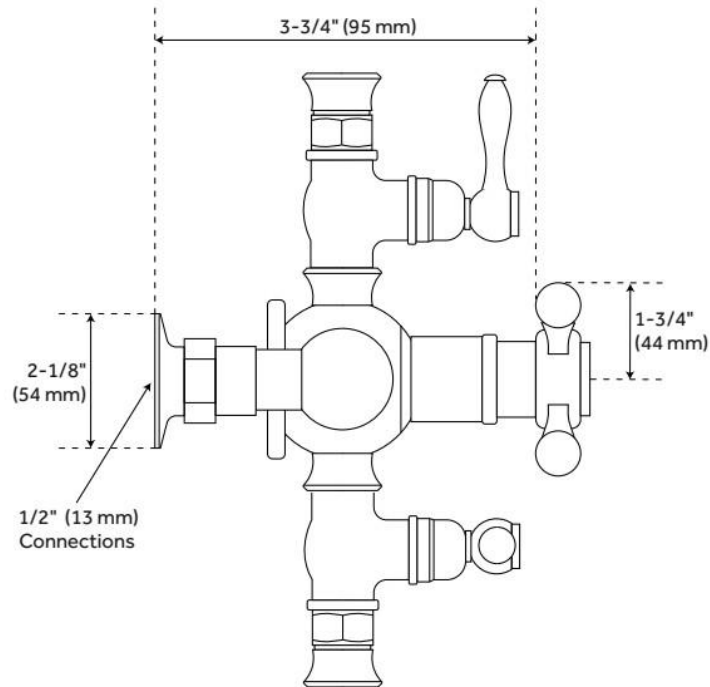

OXFORD THERMOSTATIC SHOWER SET WITH 18" ARCHING SHOWER ARM AND HAND SHOWER - 1/2"

SKU: 905352

Code: SH198345, SH198346, SH217737

FEATURES

- Material: Brass
- Shower Head Swivel: Yes
- Hand Shower Spray: Full
- Hand Shower Flow Rate: 1.8 gpm (6.8 L/min) @ 80 psi
- Connection Type: 1/2" IPS
- Diverter Outlets: 2
- Cartridge Type: Thermostatic

LISTED ID: 515196, 515429, 515195, 515430, 515197, 515428

ADDITIONAL FEATURES

- Thermostatic and pressure balanced. Keeps shower temperature ± 1 degree Celsius.
- Equipped with backflow prevention.
- Large 10" diameter rainfall shower head.
- Heavy duty 1/2" IPS connections.
- Two-piece exposed 78" riser pipe includes: 36" straight bottom riser, 42" arched upper riser (bottom riser is adjustable by cutting).
- 12" long wall brace with flange.
- Includes hand shower with porcelain handle, 60" spiral type hose, and wall mount cradle.
- Two 1-3/4" wall mount couplers and decorative slip joint coupler included.
- Faucet has 7" centers.
- IAPMO listed/UPC certified.

REVISED 6/5/2024

OXFORD THERMOSTATIC SHOWER SET WITH 18" ARCHING SHOWER ARM AND HAND SHOWER - 1/2"

SKU: 905352

Code: SH198345, SH198346, SH217737

REVISED 6/5/2024

OXFORD THERMOSTATIC SHOWER SET WITH 18" ARCHING SHOWER ARM AND HAND SHOWER - 1/2"

SKU: 905352
Code: SH198345, SH198346, SH217737

REVISED 6/5/2024

OXFORD THERMOSTATIC SHOWER SET WITH 18" ARCHING SHOWER ARM AND HAND SHOWER - 1/2"

SKU: 905352
Code: SH198345, SH198346, SH217737

REVISED 6/5/2024