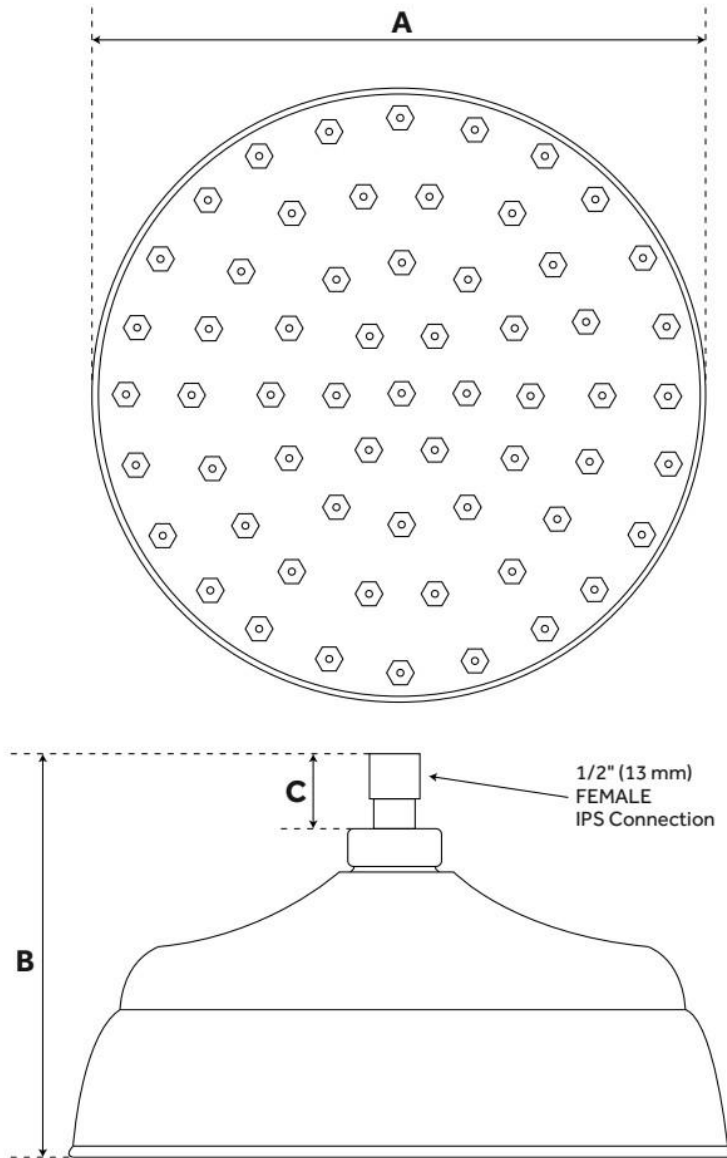

OXFORD THERMOSTATIC SHOWER SET WITH 18" ARCHING SHOWER ARM AND HAND SHOWER - 1/2"

SKU: 905352

Code: SH198345, SH198346, SH217737

FEATURES

- Material: Brass
- Shower Head Swivel: Yes
- Hand Shower Spray: Full
- Hand Shower Flow Rate: 1.8 gpm (6.8 L/min) @ 80 psi
- Connection Type: 1/2" IPS
- Diverter Outlets: 2
- Cartridge Type: Thermostatic

LISTED ID: 515196, 515429, 515195, 515430, 515197, 515428

ADDITIONAL FEATURES

- Thermostatic and pressure balanced. Keeps shower temperature ± 1 degree Celsius.
- Equipped with backflow prevention.
- Large 10" diameter rainfall shower head.
- Heavy duty 1/2" IPS connections.
- Two-piece exposed 78" riser pipe includes: 36" straight bottom riser, 42" arched upper riser (bottom riser is adjustable by cutting).
- 12" long wall brace with flange.
- Includes hand shower with porcelain handle, 60" spiral type hose, and wall mount cradle.
- Two 1-3/4" wall mount couplers and decorative slip joint coupler included.
- Faucet has 7" centers.
- IAPMO listed/UPC certified.

- 12", 14", and 17" shower heads do not swivel.

REVISED 5/28/2024

LAMBERT RAINFALL NOZZLE SHOWER HEAD

SKU: 926430

Code: SH434264, SH482200, SH393698, SH482199, SH412466, SH412467, SH412468, SH400048, SH400049, SH400050, SH214373, SH214372, SH214371, SH349142, SH349141, SH349140, SH349139, SH400004, SH349137, SH400053, SH400054, SH400055

Reference A	Reference B	Reference C
5-1/2" (140 mm)	4" (102 mm)	2-5/16" (59 mm)
8" (203 mm)	4-1/2" (114 mm)	3-1/4" (82 mm)
10-1/4" (260 mm)	4-1/2" (114 mm)	2-3/4" (69 mm)
12" (305 mm)	5" (127 mm)	4-1/16" (104 mm)
14-1/8" (359 mm)	5-1/2" (140 mm)	4-9/16" (116 mm)
17" (432 mm)	6" (152 mm)	5-3/16" (132 mm)