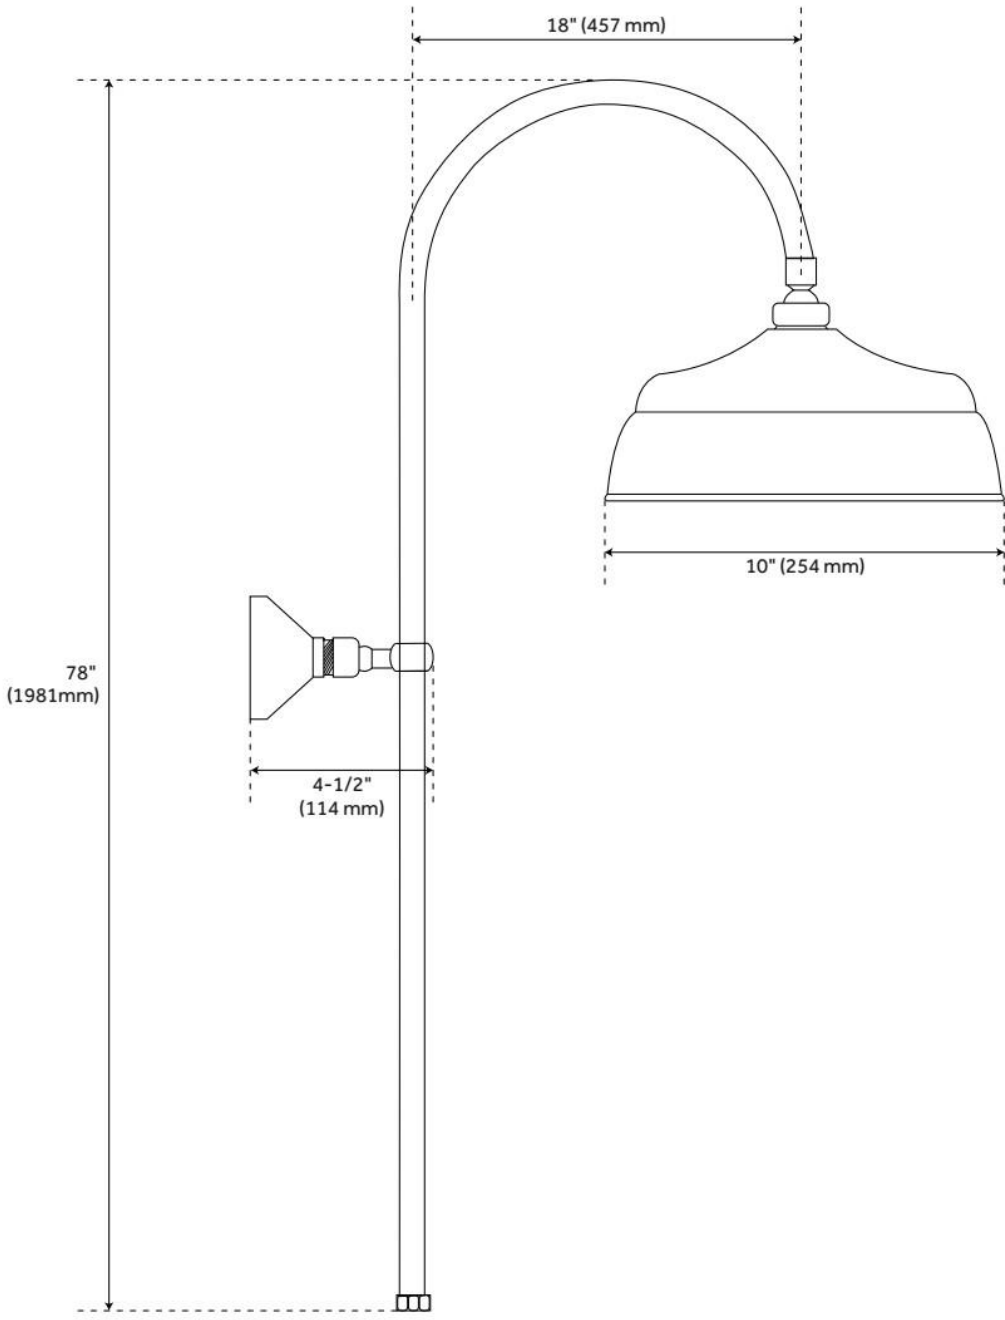

OXFORD THERMOSTATIC SHOWER SET WITH 18" ARCHING SHOWER ARM AND HAND SHOWER - 1/2"

SKU: 905352

Code: SH198345, SH198346, SH217737

FEATURES

- Material: Brass
- Shower Head Swivel: Yes
- Hand Shower Spray: Full
- Hand Shower Flow Rate: 1.8 gpm (6.8 L/min) @ 80 psi
- Connection Type: 1/2" IPS
- Diverter Outlets: 2
- Cartridge Type: Thermostatic

LISTED ID: 515196, 515429, 515195, 515430, 515197, 515428

ADDITIONAL FEATURES

- Thermostatic and pressure balanced. Keeps shower temperature ± 1 degree Celsius.
- Equipped with backflow prevention.
- Large 10" diameter rainfall shower head.
- Heavy duty 1/2" IPS connections.
- Two-piece exposed 78" riser pipe includes: 36" straight bottom riser, 42" arched upper riser (bottom riser is adjustable by cutting).
- 12" long wall brace with flange.
- Includes hand shower with porcelain handle, 60" spiral type hose, and wall mount cradle.
- Two 1-3/4" wall mount couplers and decorative slip joint coupler included.
- Faucet has 7" centers.
- IAPMO listed/UPC certified.

REVISED 6/5/2024

OXFORD THERMOSTATIC SHOWER SET WITH 18" ARCHING SHOWER ARM AND HAND SHOWER - 1/2"

SKU: 905352

Code: SH198345, SH198346, SH217737

REVISED 6/5/2024

OXFORD THERMOSTATIC SHOWER SET WITH 18" ARCHING SHOWER ARM AND HAND SHOWER - 1/2"

SKU: 905352
Code: SH198345, SH198346, SH217737

REVISED 6/5/2024

OXFORD THERMOSTATIC SHOWER SET WITH 18" ARCHING SHOWER ARM AND HAND SHOWER - 1/2"

SKU: 905352
Code: SH198345, SH198346, SH217737

REVISED 6/5/2024