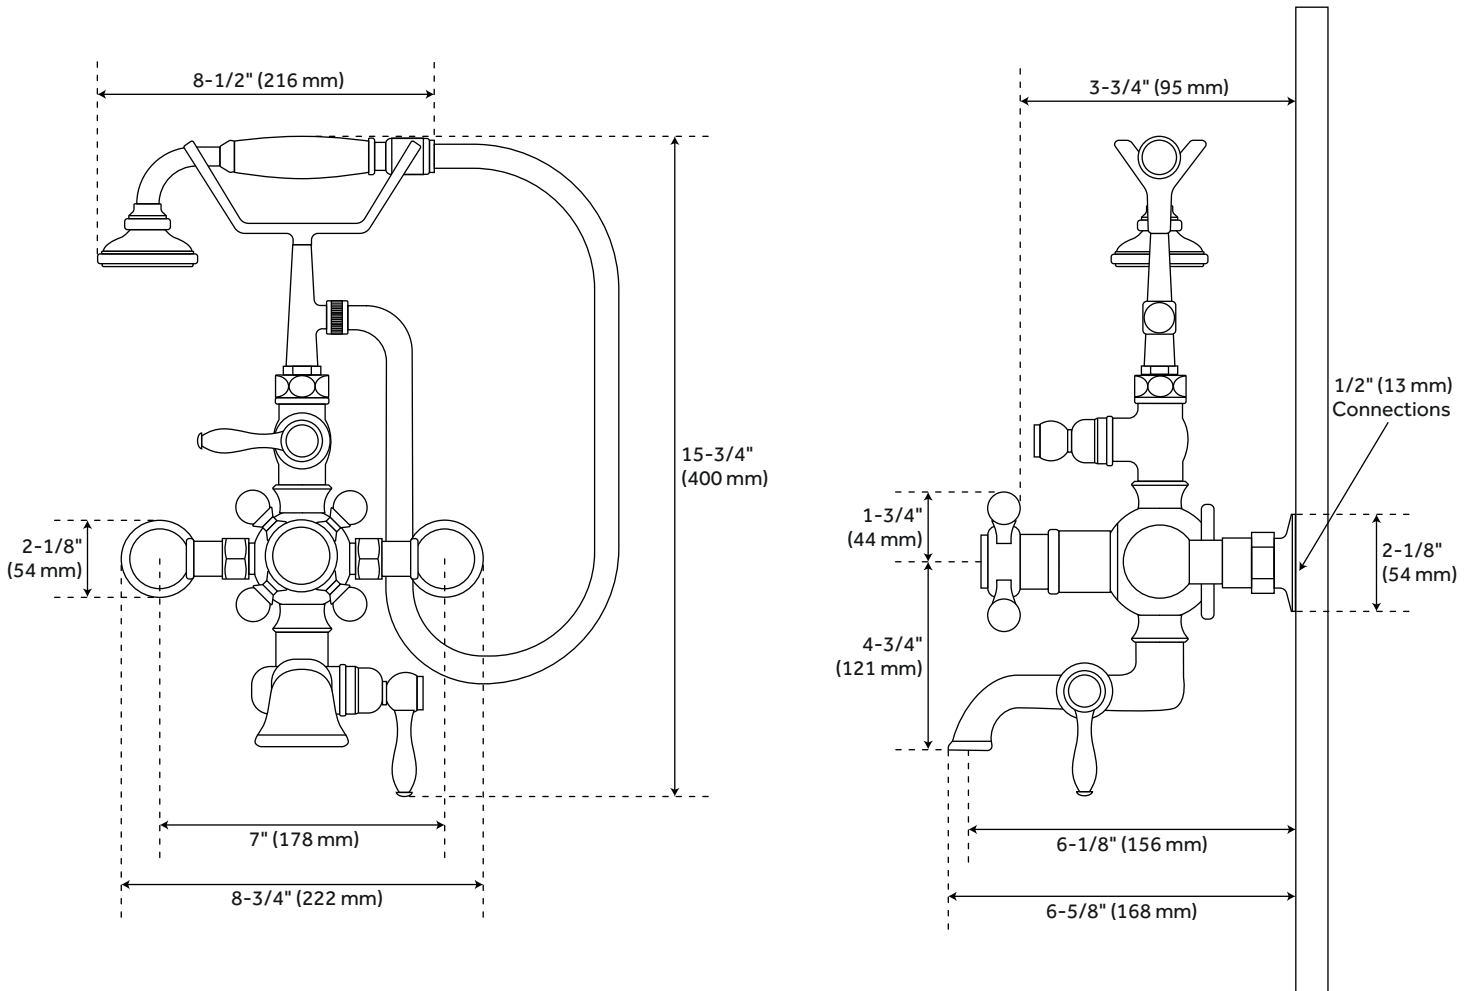

## FEATURES

Installation Type: Wall Mount  
Features: Hand Shower Included;Thermostatic  
Design: Traditional  
Width: 8-1/4"  
Height: 15-3/4"  
Faucet Centers: 7"  
Handle Type: Cross  
Hand Shower Hose Length: 60"  
Hand Shower Style: Telephone  
Hand Shower Material: Porcelain  
Diverter Included: Yes  
Height To Spout: 4-3/4"  
Spout Reach: 7-7/8"  
Hot and Cold Indicators: Yes  
Handle Material: Metal  
Tub Faucet Material: Metal

# NOTTINGHAM THERMOSTATIC TELEPHONE TUB FAUCET AND HAND SHOWER

SKU: 905495  
Code: SH199138

## ADDITIONAL FEATURES

- Thermostatic technology keeps shower temperature  $\pm 1$  degree Celsius.
- Constructed with high quality materials.
- Mounts to bathroom wall only; not for use on tub wall.
- Thermostatic tub faucet body with locking temperature button.
- Hand shower diverter valve.
- 2-5/8" lever handles.

# NOTTINGHAM THERMOSTATIC TELEPHONE TUB FAUCET AND HAND SHOWER

SKU: 905495

All dimensions and specifications are nominal and may vary. Use actual products for accuracy in critical situations.