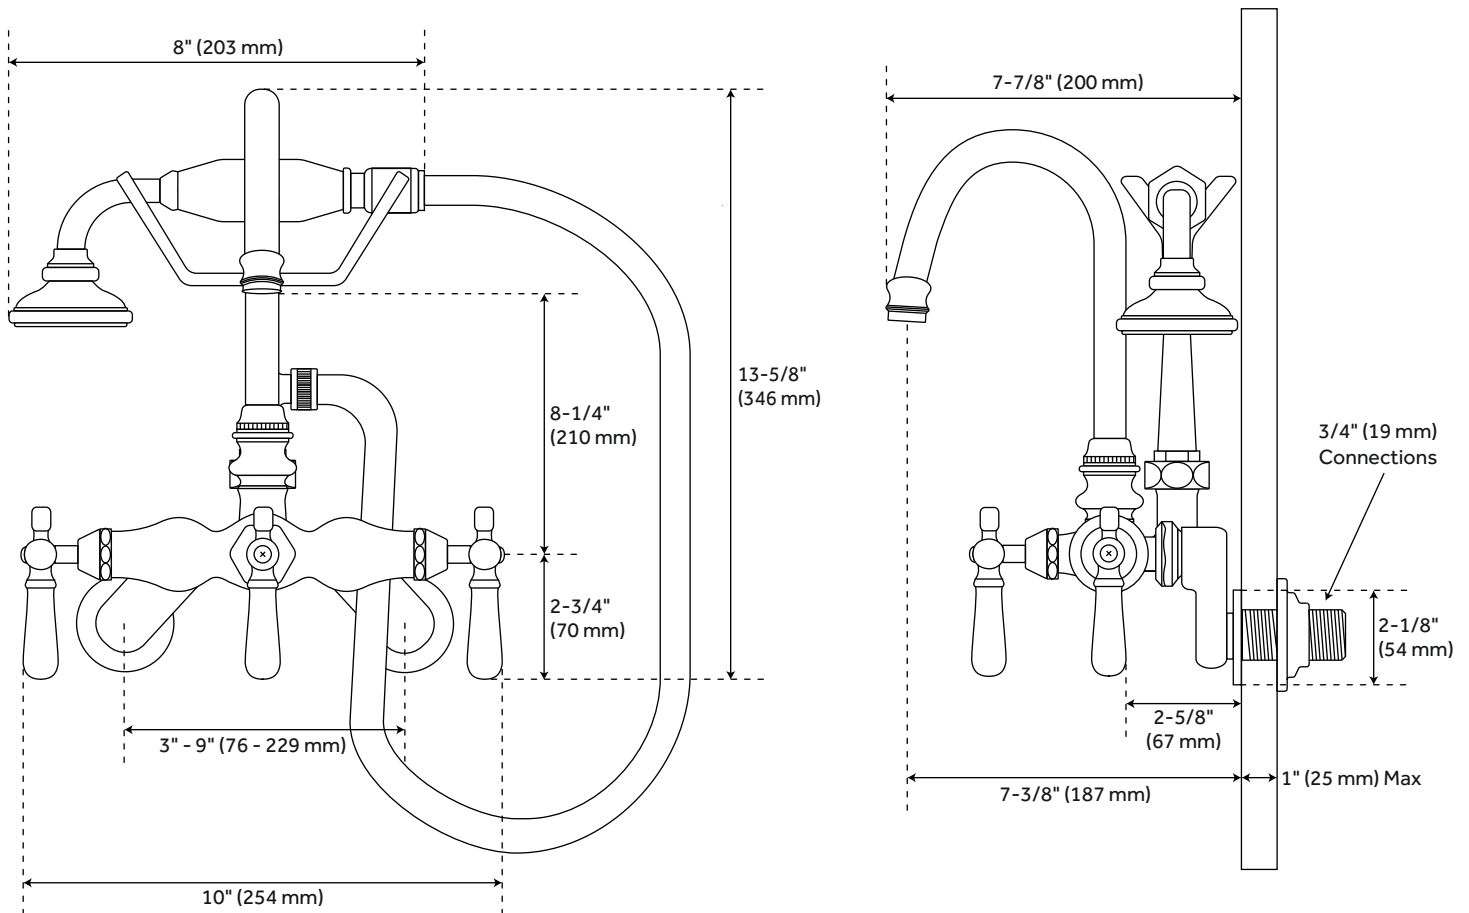

GALETON TUB-WALL-MOUNT FAUCET AND HAND SHOWER - ADJUSTABLE SPREAD

SKU: 906094

Code: SH203658, SH203657, SH203659, SH203661, SH203662

FEATURES

Installation Type: Tub Wall Mount
Features: Gooseneck;Hand Shower Included
Design: Traditional
Width: 7-7/8"
Height: 13-5/8"
Faucet Centers: 8"
Handle Type: Lever
Hand Shower Hose Length: 60"
Hand Shower Style: Telephone
Hand Shower Material: Porcelain
Diverter Included: Yes
Height To Spout: 8-1/4"
Spout Reach: 7-3/8"
Ceramic Disc Cartridges: Yes
Hot and Cold Indicators: Yes
Handle Material: Porcelain
Max. Deck Thickness: 1"
Tub Faucet Material: Metal
Couplers Included: Yes

REVISED 3/17/2023

GALETON TUB-WALL-MOUNT FAUCET AND HAND SHOWER - ADJUSTABLE SPREAD

SKU: 906094

Code: SH203658, SH203657, SH203659, SH203661, SH203662

ADDITIONAL FEATURES

- 3-1/2" spout length.
- Adjustable centers for use on tubs with 7" wall drillings.

REVISED 3/17/2023

GALETON TUB-WALL-MOUNT FAUCET AND HAND SHOWER - ADJUSTABLE SPREAD

SKU: 906094

All dimensions and specifications are nominal and may vary. Use actual products for accuracy in critical situations.