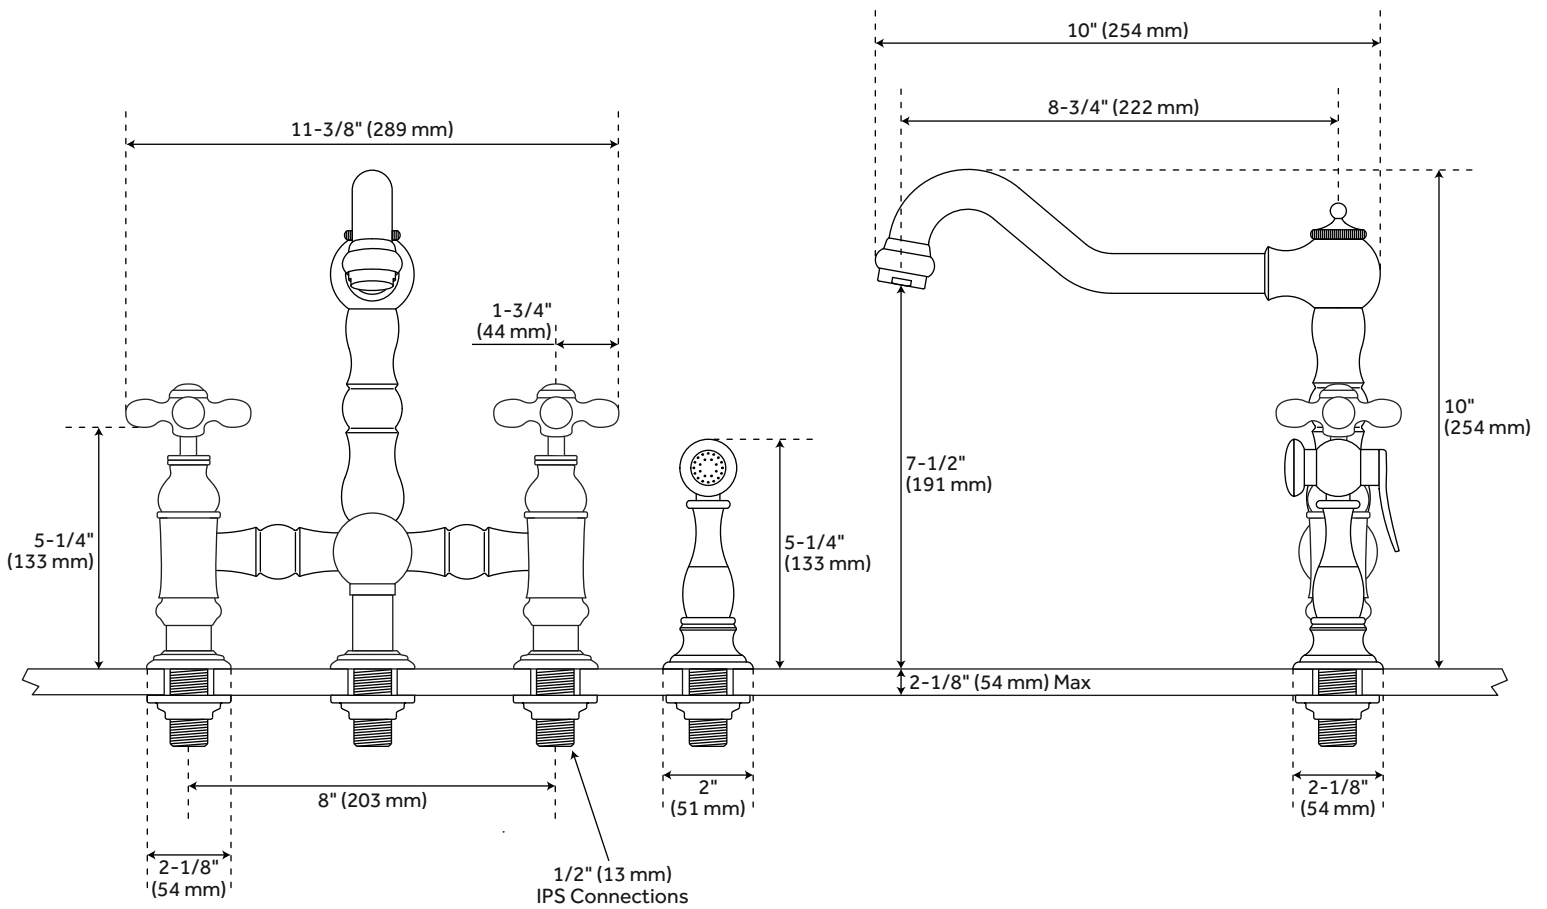

## FEATURES

Installation Type: Widespread  
Features: Hand Spray  
Design: Traditional  
Material: Brass  
Length: 11-3/8"  
Width: 10"  
Height: 10"  
Faucet Centers: 8"  
Drain Included: No  
Faucet Material: Metal  
Handle Type: Cross  
Handle Length: 1-3/4"  
Base Plate Width: 2-1/8"  
IPS: 1/2"  
Flow Rate: 1.8 gpm (6.8 L/min) @ 60 psi  
Kitchen Faucet Holes: 4  
Hand Sprayer Material: Metal  
Max. Countertop Thickness: 2-1/8"  
Height To Spout: 7-1/2"  
Spout Reach: 8-3/4"  
Handle Height: 5-1/4"

# DELILAH DECK-MOUNT BRIDGE FAUCET WITH SIDE SPRAY - CROSS HANDLES

SKU: 906109

Code: SH214882, SH214883, SH214884

## ADDITIONAL FEATURES

- Made of high quality materials.
- Metal cross handles.
- Ceramic disc cartridges.
- Includes side spray.
- Four-hole installation.
- Side spray measures: 2" L x 2-1/4" W

REVISED 3/17/2023

# DELILAH DECK-MOUNT BRIDGE FAUCET WITH SIDE SPRAY - CROSS HANDLES

SKU: 953529-DC

All dimensions and specifications are nominal and may vary. Use actual products for accuracy in critical situations.