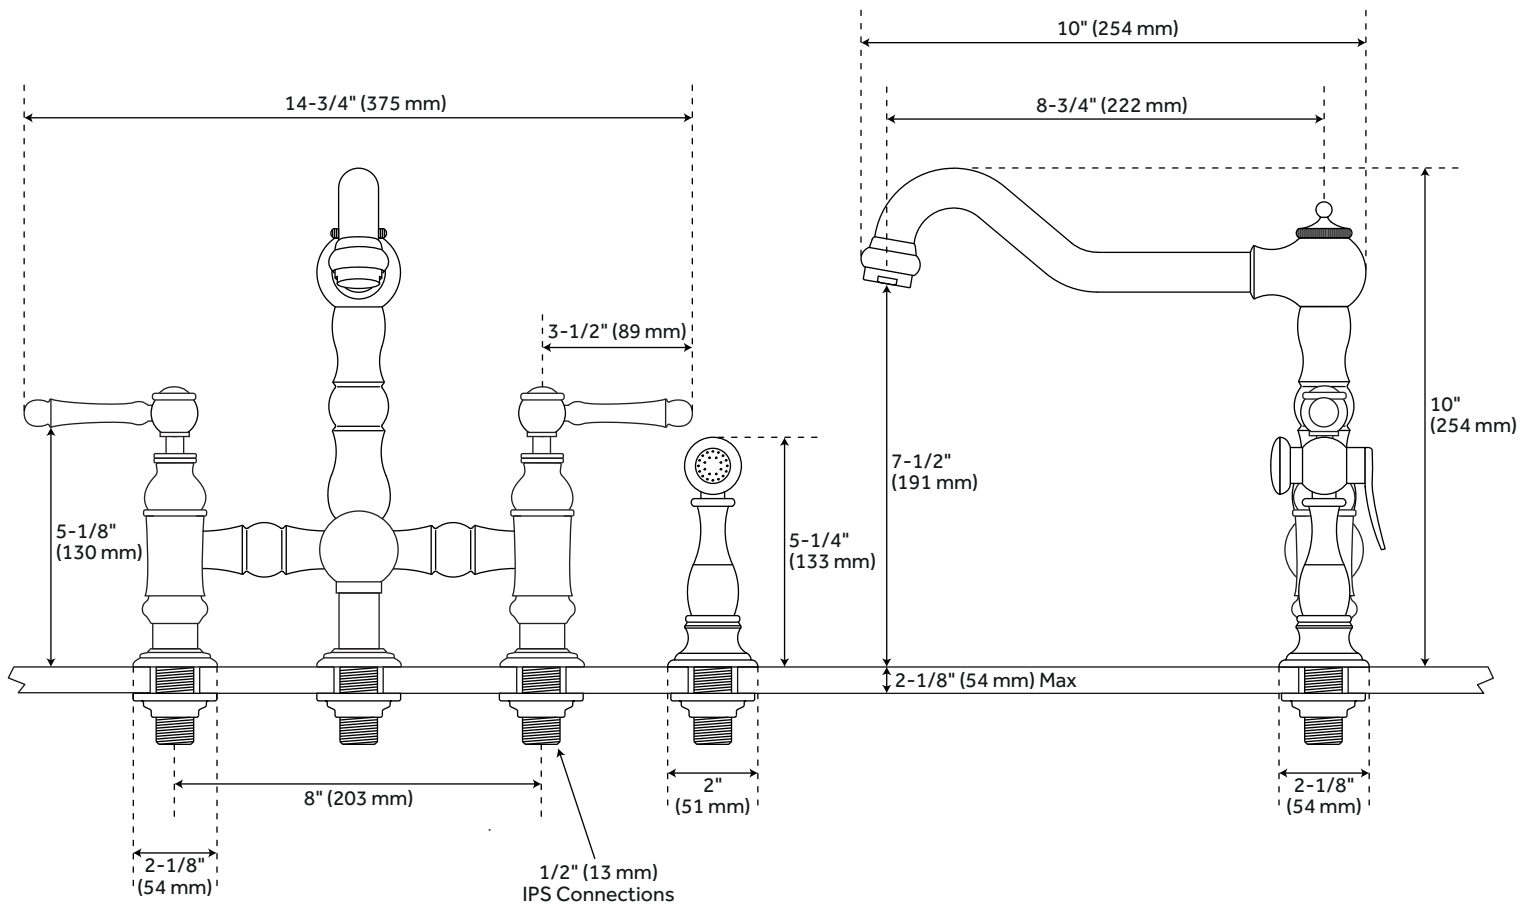

DELILAH DECK-MOUNT BRIDGE FAUCET WITH SIDE SPRAY - LEVER HANDLES

SKU: 906110

Code: SH214885, SH214888, SH214887

FEATURES

Installation Type: Widespread
Features: Hand Spray
Design: Traditional
Material: Brass
Length: 14-3/4"
Width: 10"
Height: 10"
Faucet Centers: 8"
Drain Included: No
Faucet Material: Metal
Handle Type: Lever
Handle Length: 3-1/2"
Base Plate Width: 2-1/8"
IPS: 1/2"
Flow Rate: 1.61 gpm (gallons per minute)
Kitchen Faucet Holes: 4
Hand Sprayer Material: Metal
Max. Countertop Thickness: 2-1/8"
Height To Spout: 7-1/2"
Spout Reach: 8-3/4"
Swivel Spout: true
Handle Height: 5-1/8"
Ceramic Disc Cartridges: Yes
Hot and Cold Indicators: Yes

REVISED 3/17/2023

DELILAH DECK-MOUNT BRIDGE FAUCET WITH SIDE SPRAY - LEVER HANDLES

SKU: 906110

Code: SH214885, SH214888, SH214887

ADDITIONAL FEATURES

- Made of high quality materials.
- Metal lever handles with porcelain "HOT" and "COLD" buttons.
- Ceramic disc cartridges.
- Includes side spray.
- Four-hole installation.
- Side spray measures: 2" L x 2-1/4" W x 5-1/4" H.

REVISED 3/17/2023

DELILAH DECK-MOUNT BRIDGE FAUCET WITH SIDE SPRAY - LEVER HANDLES

SKU: 953529-DL

All dimensions and specifications are nominal and may vary. Use actual products for accuracy in critical situations.