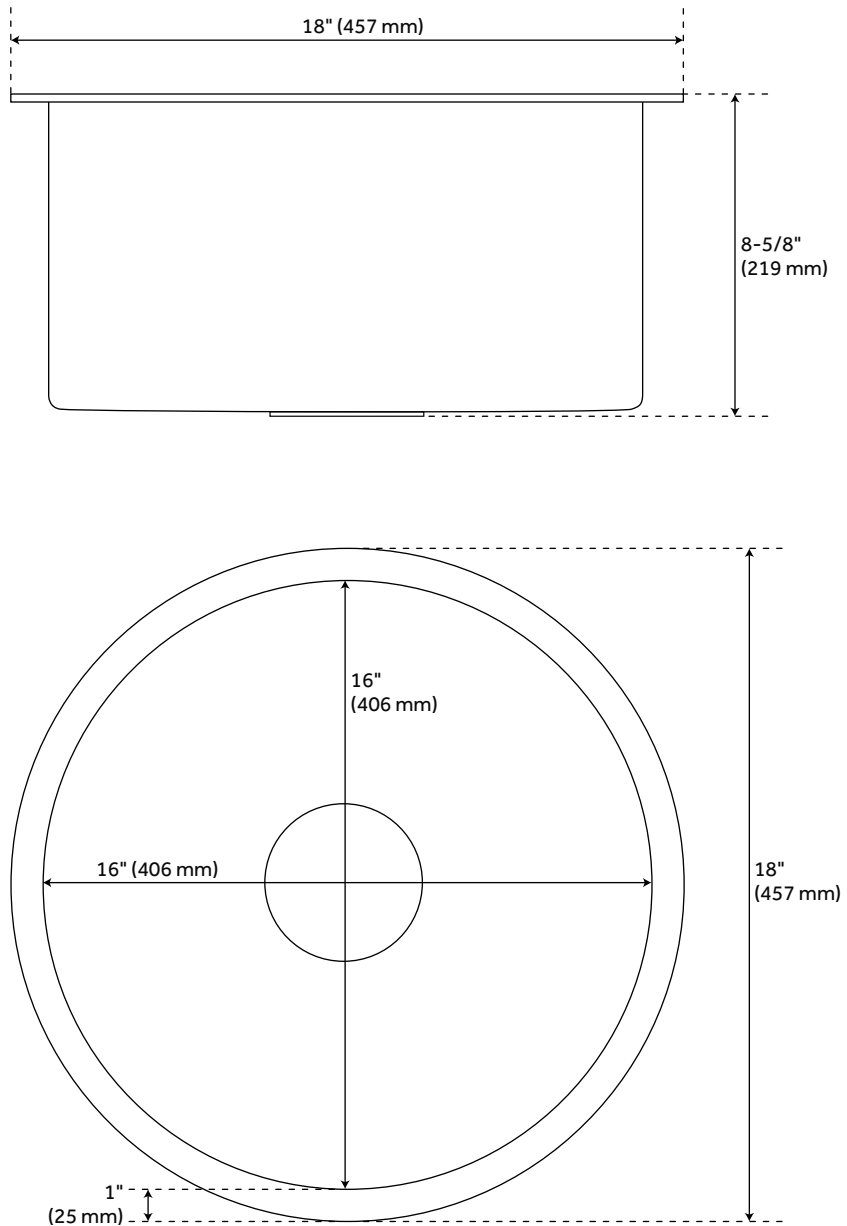

18" PORTIA COPPER DRUM SINK

SKU: 906226

All dimensions and specifications are nominal and may vary. Use actual products for accuracy in critical situations.