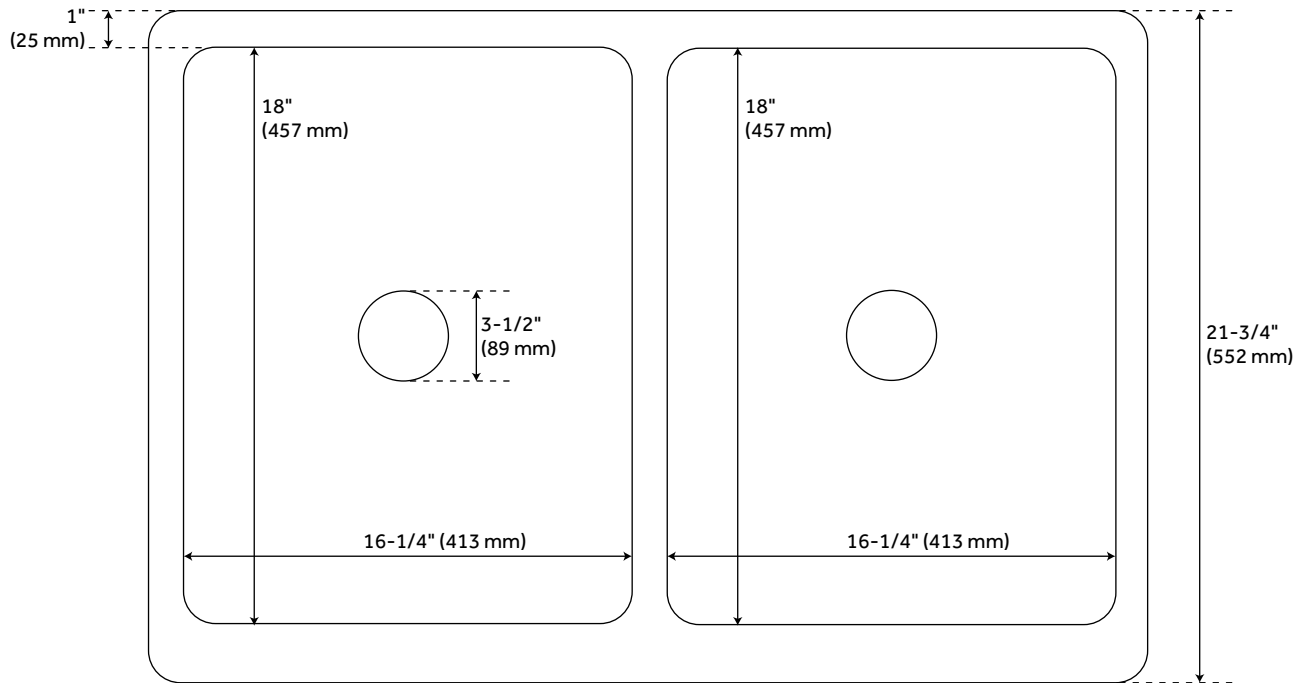

35" DOUBLE-BOWL HAMMERED COPPER FARMHOUSE SINK

SKU: 906267
Code: SH318800

FEATURES

Material: Copper
Length: 35"
Width: 21-3/4"
Height: 9-1/4"
Assembly Required: Yes
Number of Basins: 2
Sink Installation: Farmhouse
Product Color: Antique Copper
Faucet Centers: No Faucet Hole
Basin Length: 16-1/4"
Basin Width: 18"
Fits Drain Hole Size: 3-1/2"
Exterior Treatment: Hammered
Interior Treatment: Hammered
Metal Gauge/Thickness: 16 Gauge
Drain Included: Optional
Faucet Included: No
Basin Configuration: 50/50
Apron Design: Hammered
Water Depth to Rim: 10"
Side and Back Rim Thickness: 1"
Faucet Holes: No Faucet Hole

REVISED 3/31/2023

35" DOUBLE-BOWL HAMMERED COPPER FARMHOUSE SINK

SKU: 906267
Code: SH318800

ADDITIONAL FEATURES

- Made of solid copper.
- Fits 36" cabinets.
- Hand-polished finish.
- Patina applied using French hot process, so color is ingrained in the copper.
- Rounded inside corners for easy cleaning.
- Sink bowls are pressed, and contain no internal welds.
- Angled bottom facilitates water drainage.
- Apron front features copper welds along the edge; not solder. All other welds are solid copper.

REVISED 3/31/2023

35" DOUBLE-BOWL HAMMERED COPPER FARMHOUSE SINK

SKU: 906267

All dimensions and specifications are nominal and may vary. Use actual products for accuracy in critical situations.