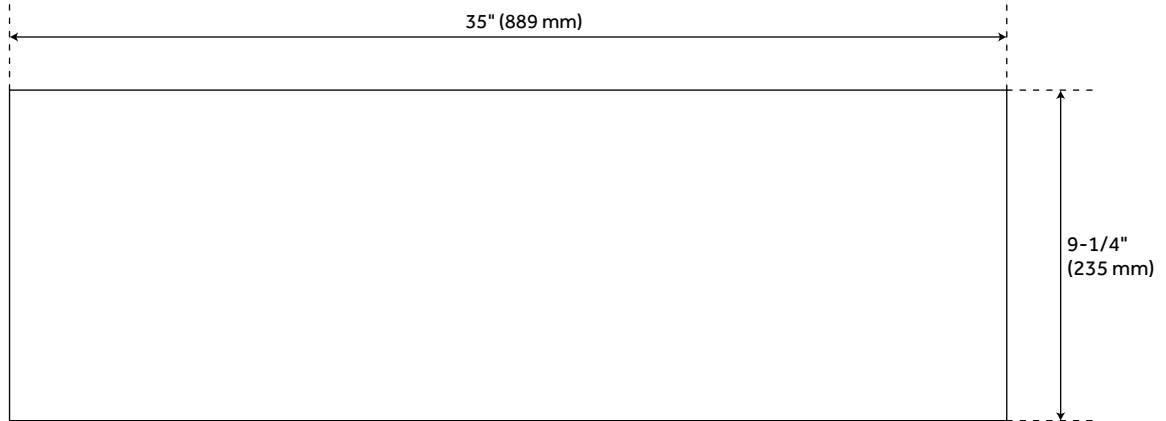

35" DOUBLE-BOWL HAMMERED COPPER FARMHOUSE SINK

SKU: 906267
Code: SH318800

FEATURES

Material: Copper
Length: 35"
Width: 21-3/4"
Height: 9-1/4"
Assembly Required: Yes
Number of Basins: 2
Sink Installation: Farmhouse
Product Color: Antique Copper
Faucet Centers: No Faucet Hole
Basin Length: 16-1/4"
Basin Width: 18"
Fits Drain Hole Size: 3-1/2"
Exterior Treatment: Hammered
Interior Treatment: Hammered
Metal Gauge/Thickness: 16 Gauge
Drain Included: Optional
Faucet Included: No
Basin Configuration: 50/50
Apron Design: Hammered
Water Depth to Rim: 10"
Side and Back Rim Thickness: 1"
Faucet Holes: No Faucet Hole

REVISED 3/31/2023

35" DOUBLE-BOWL HAMMERED COPPER FARMHOUSE SINK

SKU: 906267
Code: SH318800

ADDITIONAL FEATURES

- Made of solid copper.
- Fits 36" cabinets.
- Hand-polished finish.
- Patina applied using French hot process, so color is ingrained in the copper.
- Rounded inside corners for easy cleaning.
- Sink bowls are pressed, and contain no internal welds.
- Angled bottom facilitates water drainage.
- Apron front features copper welds along the edge; not solder. All other welds are solid copper.

REVISED 3/31/2023

35" DOUBLE-BOWL HAMMERED COPPER FARMHOUSE SINK

SKU: 906267

All dimensions and specifications are nominal and may vary. Use actual products for accuracy in critical situations.