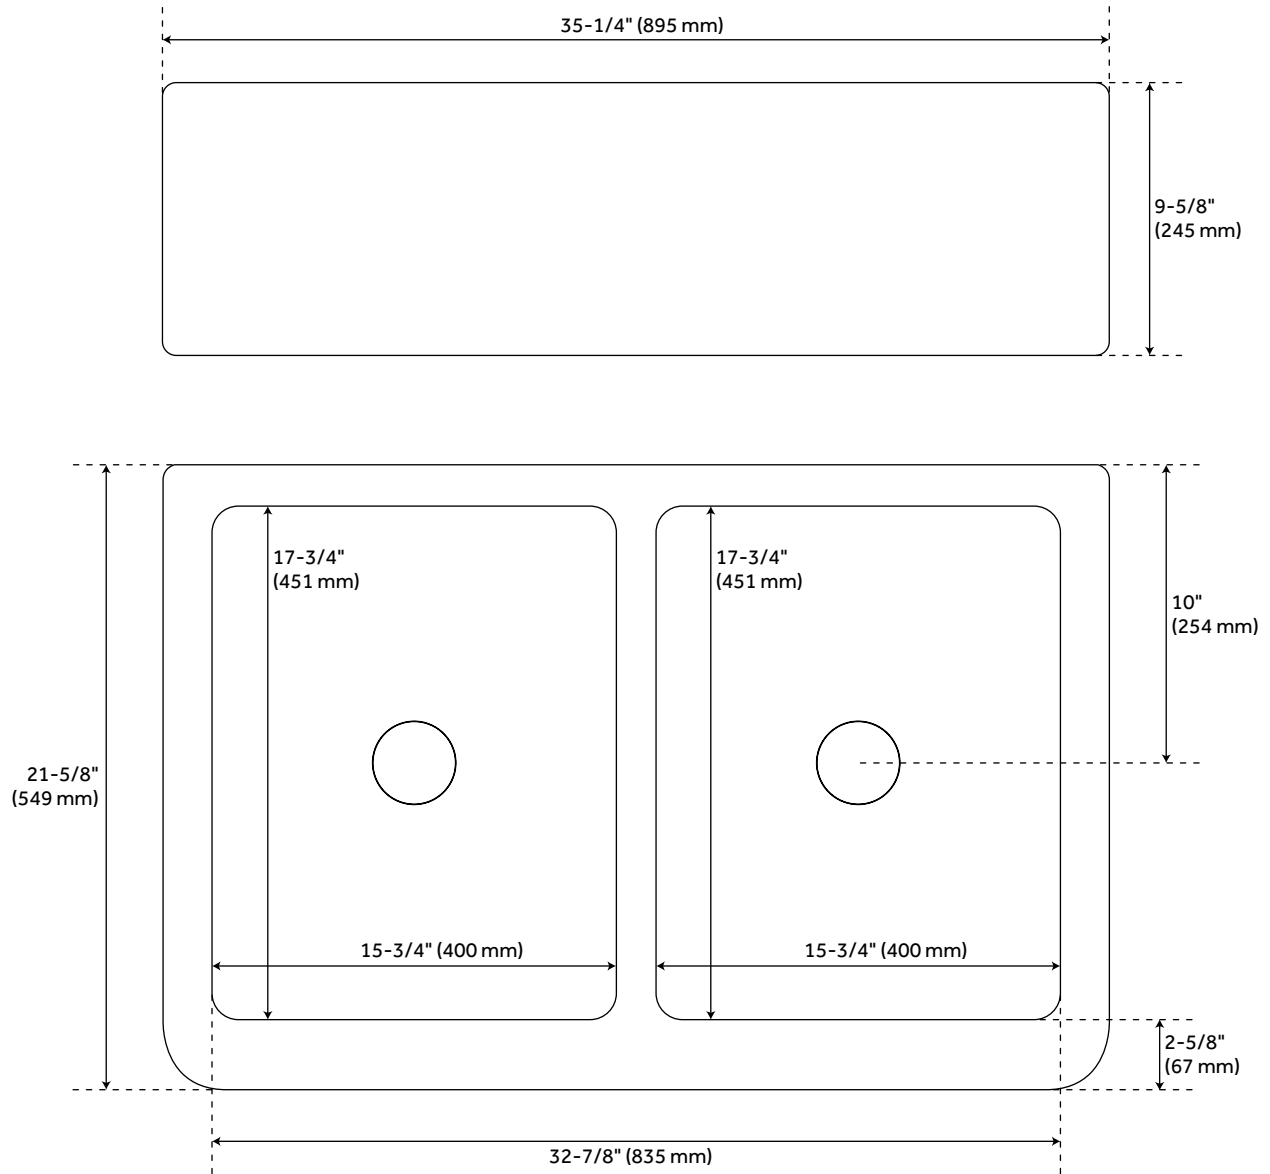

35" ABERDEEN DOUBLE-BOWL COPPER FARMHOUSE SINK

SKU: 906268
Code: SH353274

FEATURES

Material: Copper
Length: 35"
Width: 21-5/8"
Height: 9-5/8"
Assembly Required: Yes
Number of Basins: 2
Sink Installation: Farmhouse
Product Color: Antique Copper
Faucet Centers: No Faucet Hole
Basin Length: 15-3/4"
Basin Width: 17-3/4"
Fits Drain Hole Size: 3-1/2"
Exterior Treatment: Smooth
Interior Treatment: Smooth
Metal Gauge/Thickness: 16 Gauge
Drain Included: Optional
Faucet Included: No
Basin Configuration: 50/50
Apron Design: Smooth
Water Depth to Rim: 9-1/2"
Apron Front Rim Thickness: 2-5/8"
Side and Back Rim Thickness: 1-1/8"
Faucet Holes: No Faucet Hole

REVISED 3/31/2023

35" ABERDEEN DOUBLE-BOWL COPPER FARMHOUSE SINK

SKU: 906268
Code: SH353274

ADDITIONAL FEATURES

- Made of solid copper.
- Fits 36" cabinets.
- Hand-polished finish.
- Patina applied using French hot process, so color is ingrained in the copper.
- Rounded inside corners for easy cleaning.
- Sink bowls are pressed, and contain no internal welds.
- Angled bottom facilitates water drainage.
- Apron front features copper welds along the edge; not solder. All other welds are solid copper.

REVISED 3/31/2023

35" ABERDEEN DOUBLE-BOWL COPPER FARMHOUSE SINK

SKU: 906268

All dimensions and specifications are nominal and may vary. Use actual products for accuracy in critical situations.