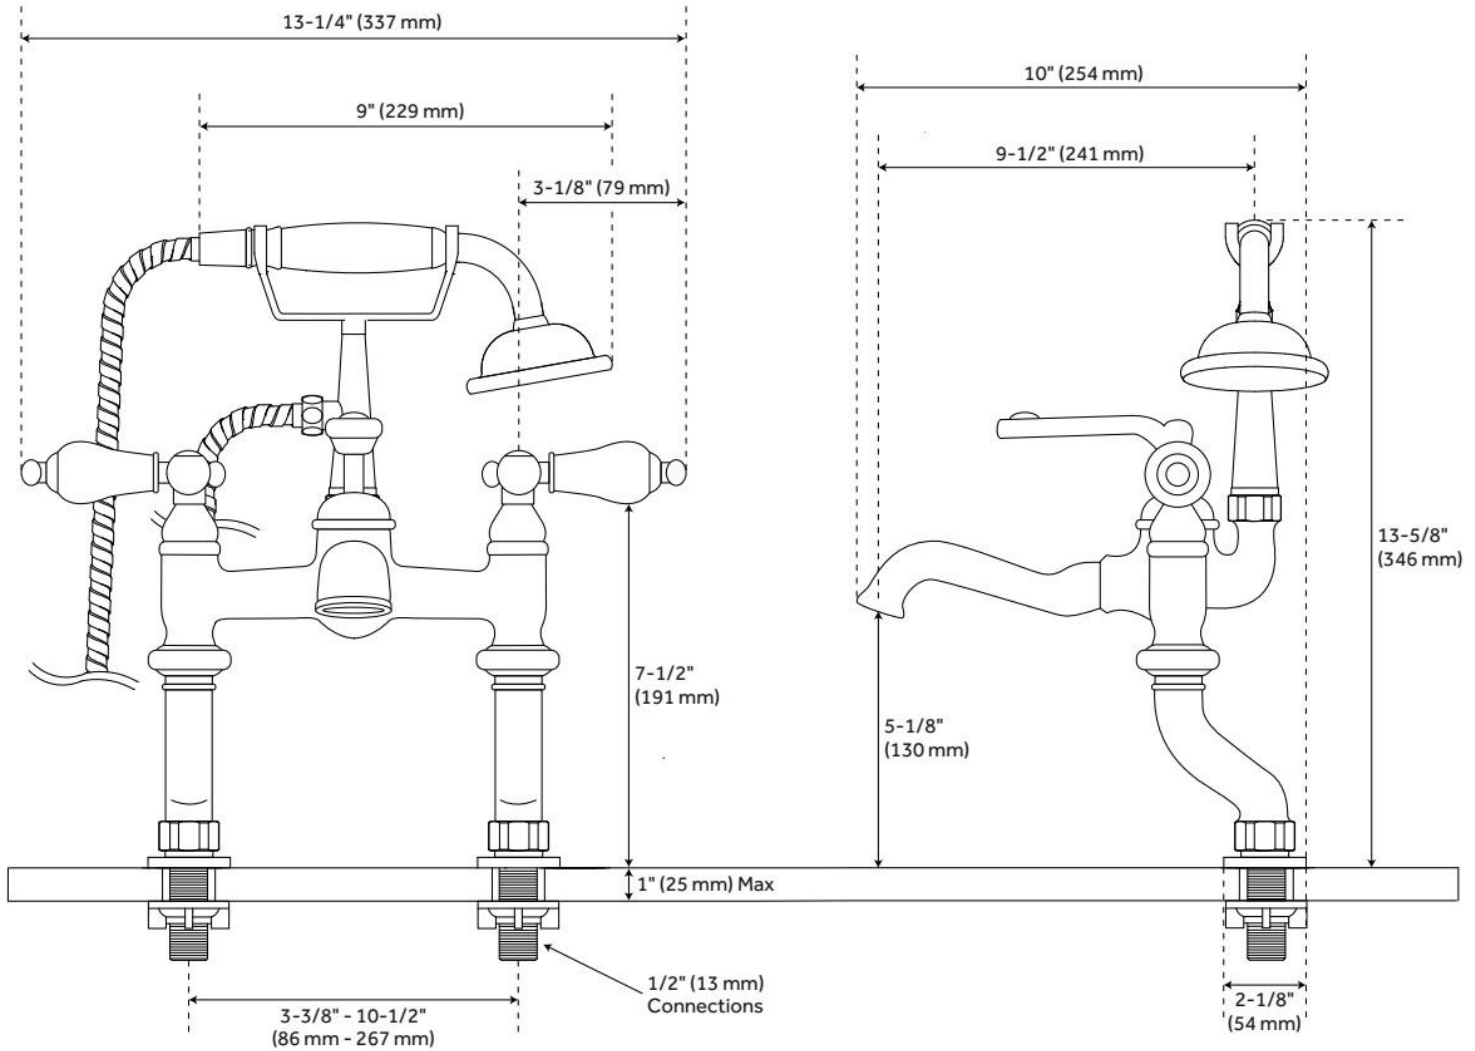

GLENWOOD DECK-MOUNT TUB FAUCET WITH VARIABLE COUPLERS

SKU: 906537

Code: SH205508, SH205507, SH205509

FEATURES

Material: Metal construction for strength and durability

Installation Type: Deck Mount

Flow Rate: 11 gpm (41.6 L/min) @ 80 psi

Hand Shower Flow Rate: 1.8 gpm (6.8 L/min) @ 80 psi

Spray Type: Full

Cartridge Type: Ceramic Disc

Swivel Spout: No

IAPMO, ASME A112.18.1/CSA B125.1, LISTED ID: 515178, 515179, 515180

ADDITIONAL FEATURES

- Constructed with high quality materials.
- Coupler height: 4".
- Lever diverter has porcelain button inset.
- Faucet can be installed with variable centers from 3-3/8" - 10-1/2".

REVISED 5/10/2024

GLENWOOD DECK-MOUNT TUB FAUCET WITH VARIABLE COUPLERS

SKU: 906537

Code: SH205508, SH205507, SH205509

REVISED 5/10/2024