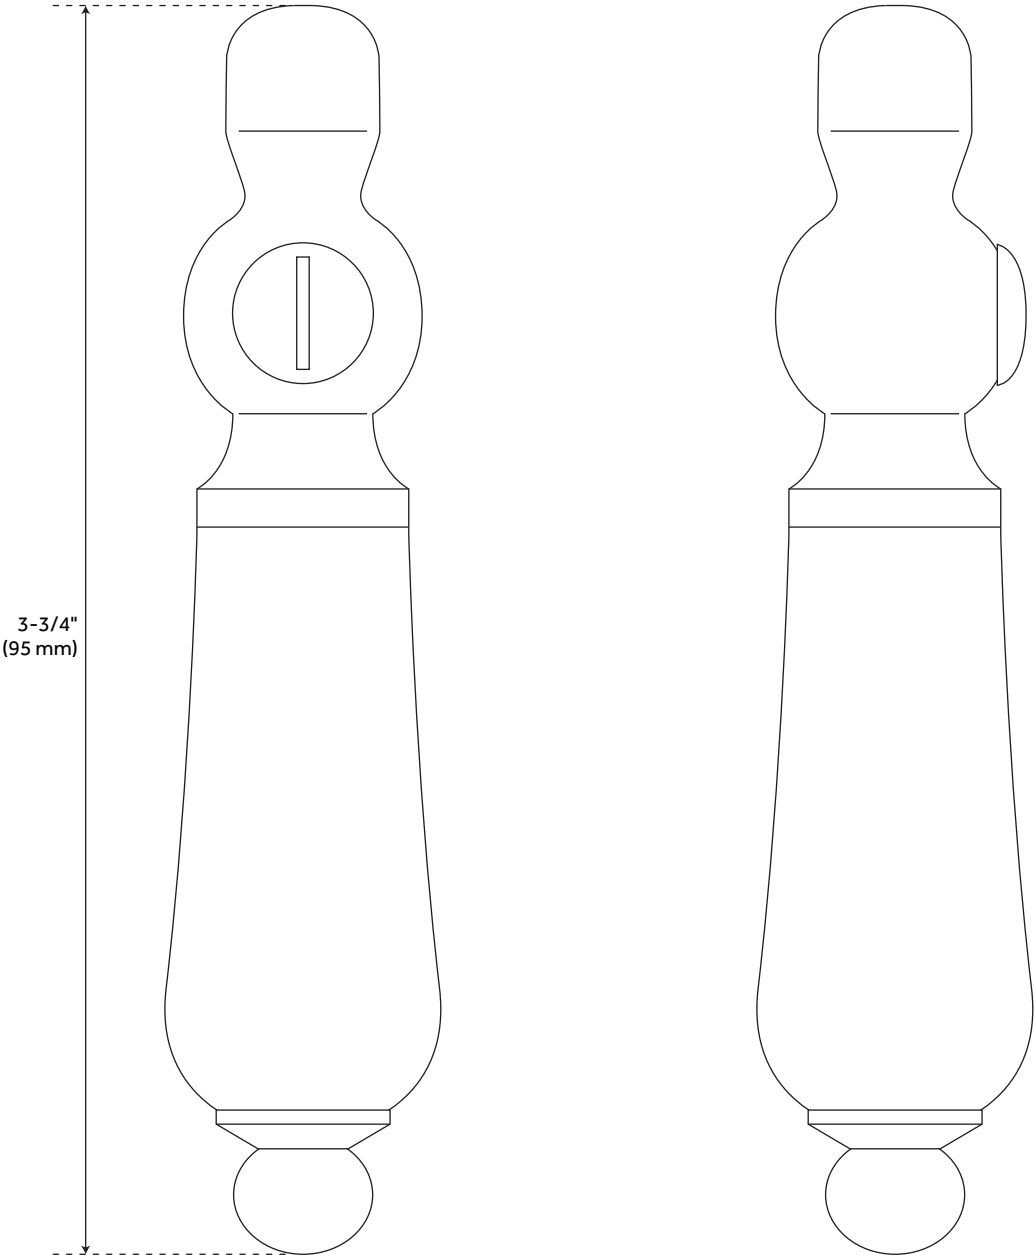

SMALL BRASS STRAIGHT LEVER HANDLE - 32 SPLINES

SKU: 907149

Code: SH418578, SH195711, SH195713, SH195714

FEATURES

Material: Brass
Length: 3-3/4"
Drain Included: No
Handle Type: Lever
Kitchen Faucet Holes: 1
Hot and Cold Indicators: No

REVISED 3/17/2023

SMALL BRASS STRAIGHT LEVER HANDLE - 32 SPLINES

SKU: 907149

Code: SH418578, SH195711, SH195713, SH195714

ADDITIONAL FEATURES

- Sold individually.
- 32 splines.
- Perfect for use as replacement handles.

REVISED 3/17/2023

SMALL BRASS STRAIGHT LEVER HANDLE - 32 SPLINES

SKU: 907149

All dimensions and specifications are nominal and may vary. Use actual products for accuracy in critical situations.