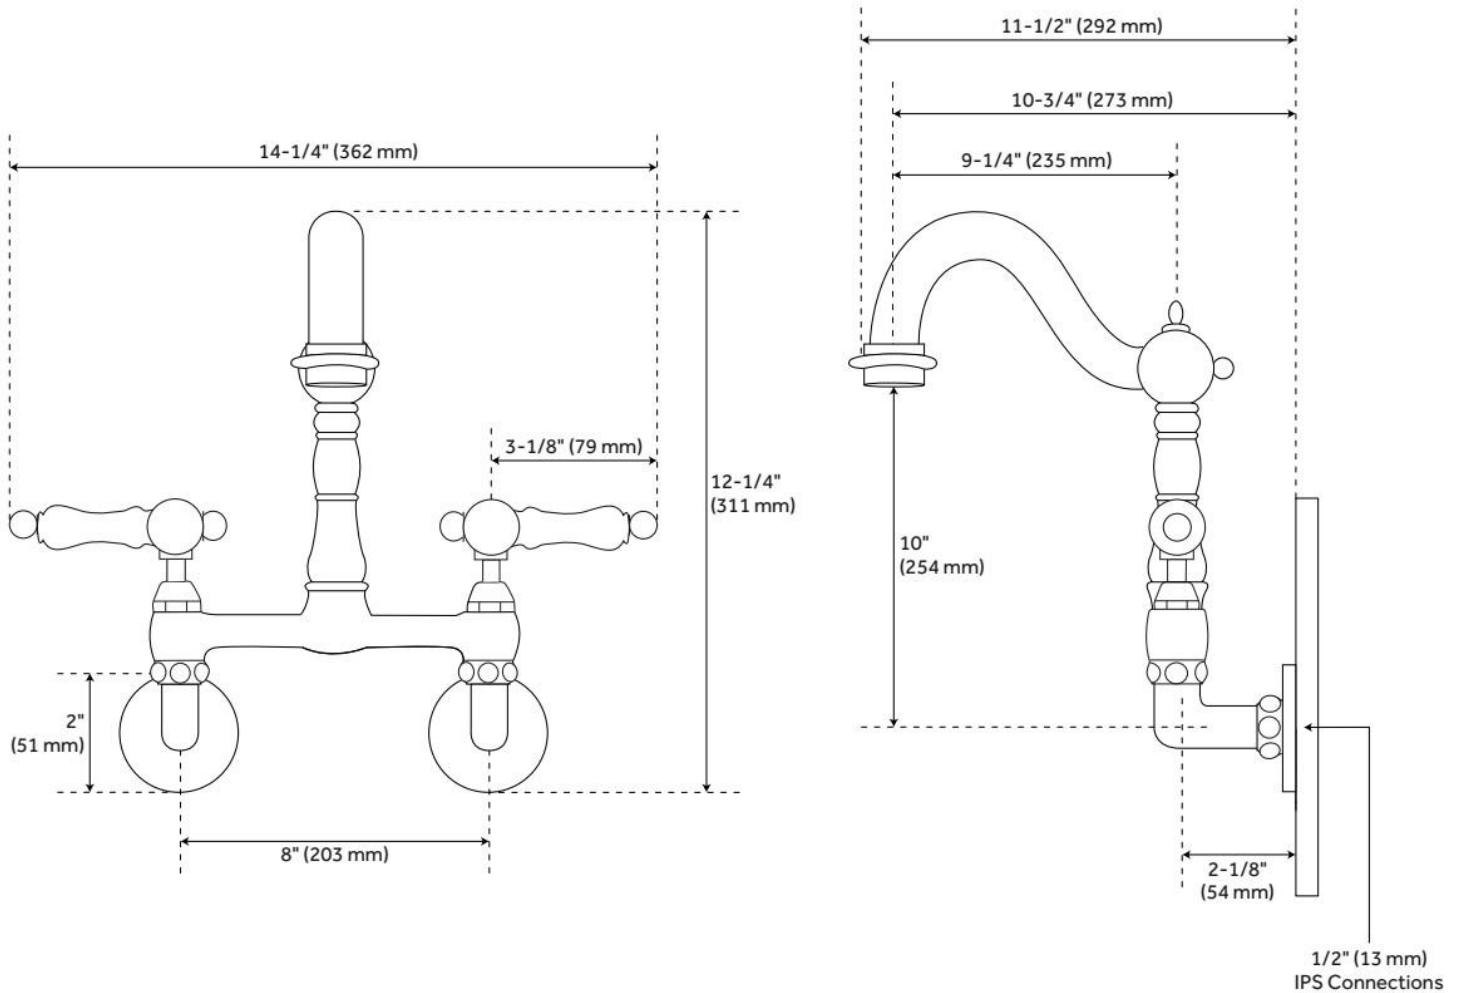

# FELICITY WALL-MOUNT KITCHEN FAUCET

SKU: 907260

Code: SH329289, SH206511

## FEATURES

Material: Metal construction for strength and durability

Faucet Centers: 8"

Installation Type: Wall Mount

Flow Rate: 1.8 gpm (6.8 L/min) @ 60 psi

Cartridge Type: Ceramic Disc

Swivel Spout: Yes

ASME A112.18.1/CSA B125.1, NSF/ANSI 372, NSF/ANSI 61, NSF/ANSI/CAN 61, NSF/ANSI/CAN 61-9:Q≤1, CEC Listed, Massachusetts Accepted, LISTED ID: SH349714\*\*

# FELICITY WALL-MOUNT KITCHEN FAUCET

SKU: 907260

Code: SH329289, SH206511

REVISED 3/5/2025