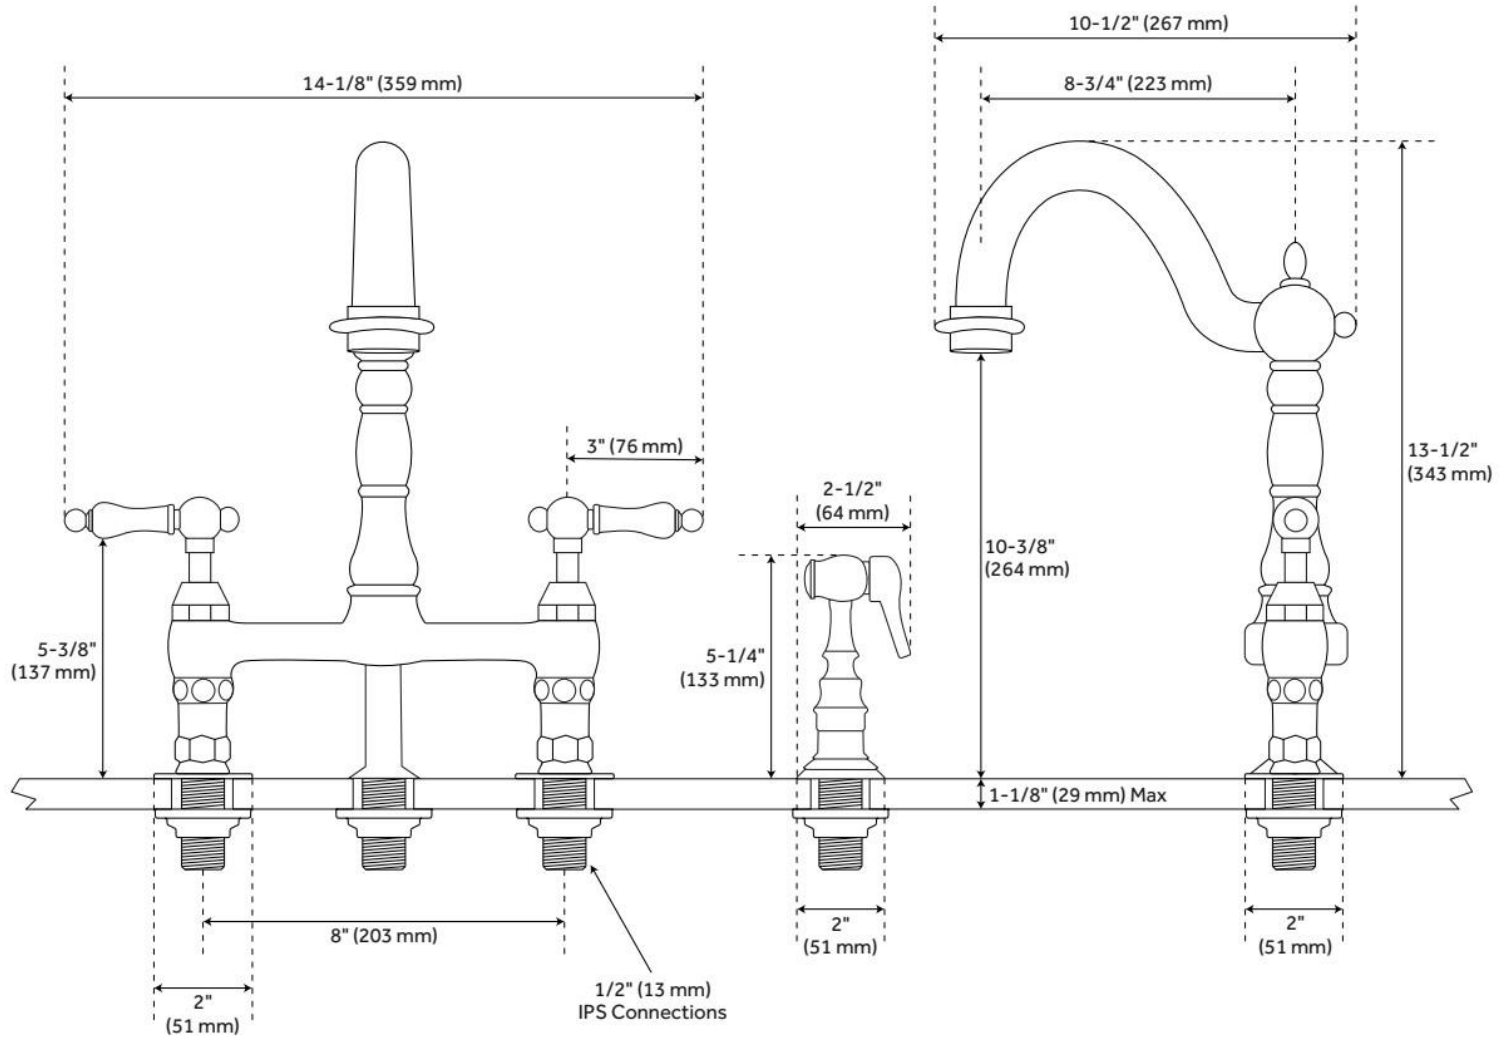

Installation Type: Bridge

Flow Rate: 1.8 gpm (6.8 L/min) @ 60 psi

Cartridge Type: Ceramic Disc

Swivel Spout: Yes

ASME A112.18.1/CSA B125.1, NSF/ANSI 61, NSF/ANSI/CAN 61, LISTED ID: 508769, 525330, 508770, 525331, 508771, 508772, SH349711**

ADDITIONAL FEATURES

- Made of high quality materials.
- Side spray is also made of high quality materials with synthetic polymer thumb trigger.
- Side spray measures: 2" L x 2-1/2" W x 5-1/4" H.
- Side spray max flow rate: 2.0 gpm (7.6 L/min) @ 60 psi.

REVISED 5/10/2024

BELLEVUE BRIDGE KITCHEN FAUCET WITH SPRAYER - LEVER HANDLES

SKU: 907295

Code: SH450652, SH329238, SH450651, SH329237, SH450654, SH329239, SH329240, SH484722

REVISED 5/10/2024