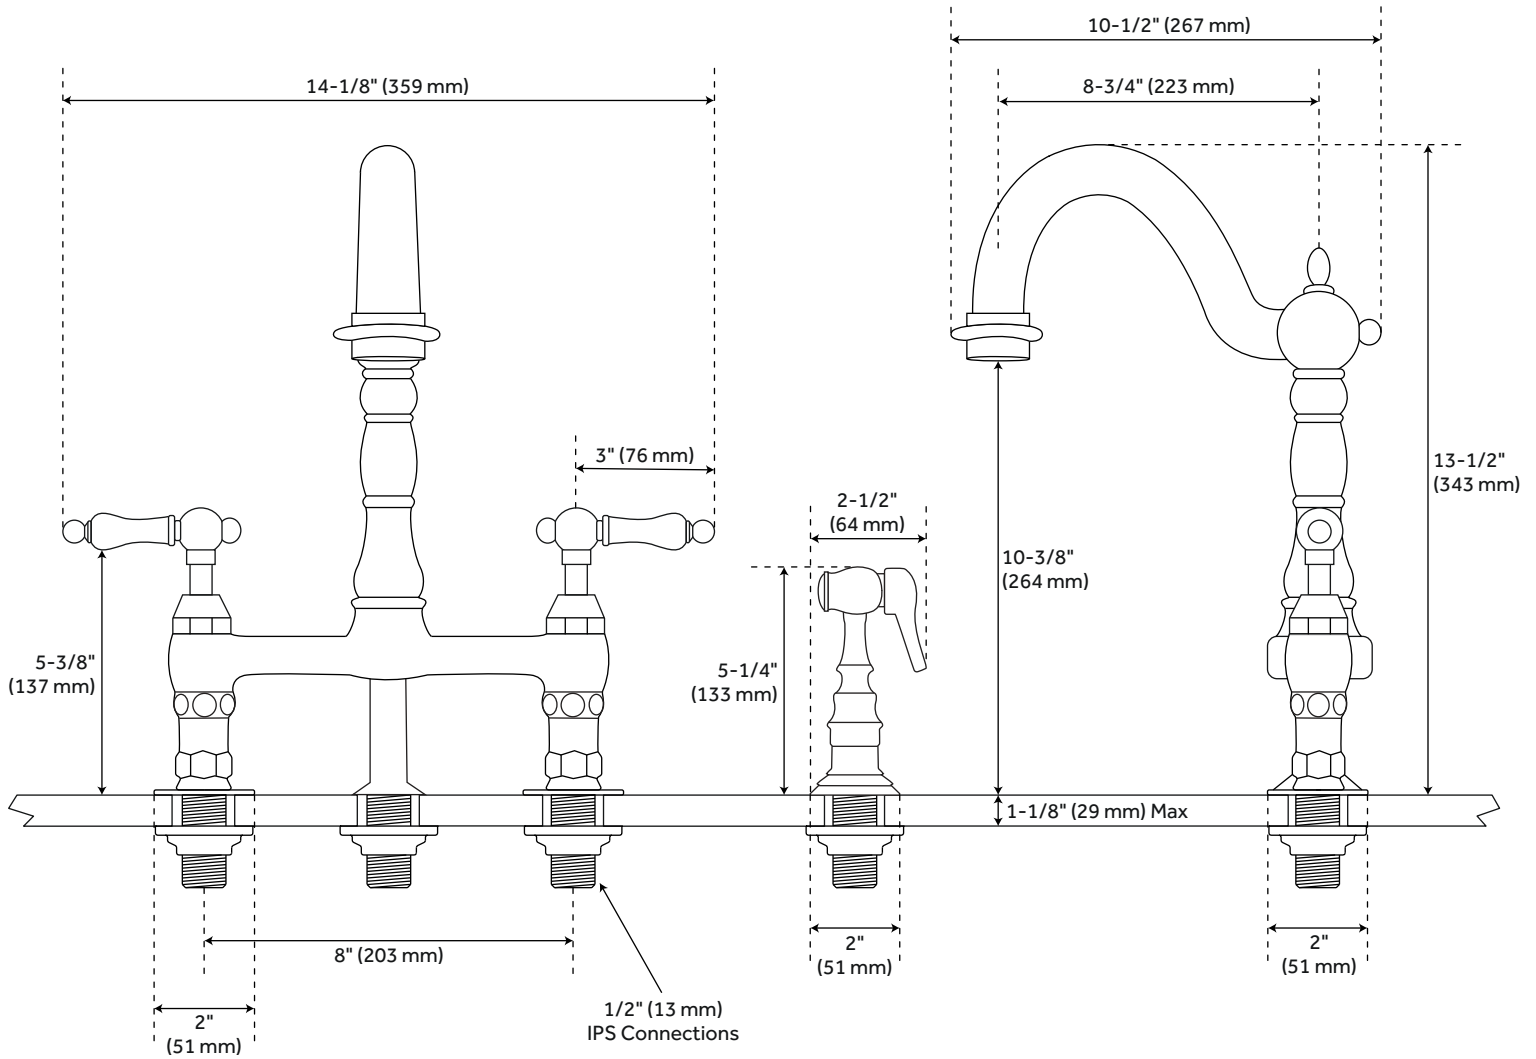

BELLEVUE BRIDGE KITCHEN FAUCET WITH BRASS SPRAYER - LEVER HANDLES

SKU: 907295

All dimensions and specifications are nominal and may vary. Use actual products for accuracy in critical situations.