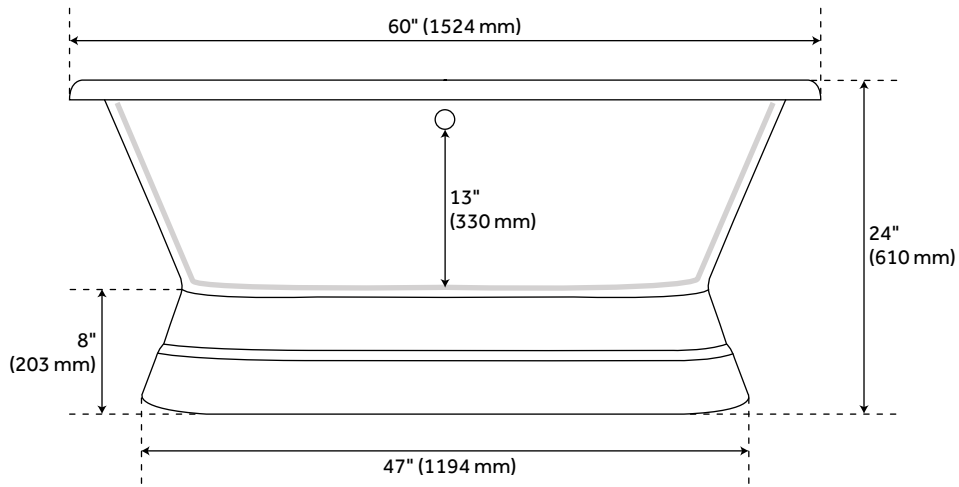

60" HENLEY CAST IRON DOUBLE-ENDED PEDESTAL TUB - 7" RIM HOLES

SKU: 907547-60-RH

Code: SH260279, SH474933, SH474934, SH474935, SH474936, SH474937, SH474938, SH474939, SH441848

FEATURES

Design: Traditional
Product Finish: White
Length: 60"
Width: 30"
Height: 24"
Water Depth To Overflow: 13"
Exterior Treatment: Hand-Smoothed Painted White
Interior Treatment: White Porcelain Enamel
Faucet Included: No
Shape: Oval
Tub Overflow: Yes
Tub Material: Cast Iron
Tub Interior Length: 39"
Tub Interior Width: 15"
Tap Deck: Yes
Faucet Drillings: Tap Deck - 7" Rim Holes
Water Capacity (Gallons): 32
Tub Weight Uncrated (lbs): 340
Tub Weight Crated (lbs): 450

REVISED 3/14/2023

60" HENLEY CAST IRON DOUBLE-ENDED PEDESTAL TUB - 7" RIM HOLES

SKU: 907547-60-RH

Code: SH260279, SH474933, SH474934, SH474935, SH474936, SH474937, SH474938, SH474939, SH441848

ADDITIONAL FEATURES

- Drain option includes a standard overflow which remains open to allow water into the drain. Requires wall-mount or freestanding tub filler.
- Optional Quick Connect Drop-In Drain Kit Includes:
 - Floor Plate, 1-1/2" PVC Pipe, 2" x 1-1/2" Trap Adapters, 1 Brass Threaded, 1 Brass Unthreaded Tailpiece and Plug.
 - Installs above your subfloor, but underneath your cement floor or tile, so you do not need access below the fixture.

REVISED 3/14/2023

60" HENLEY CAST IRON DOUBLE-ENDED PEDESTAL TUB - 7" RIM HOLES

SKU: 907547-60-RH

All dimensions and specifications are nominal and may vary. Use actual products for accuracy in critical situations.