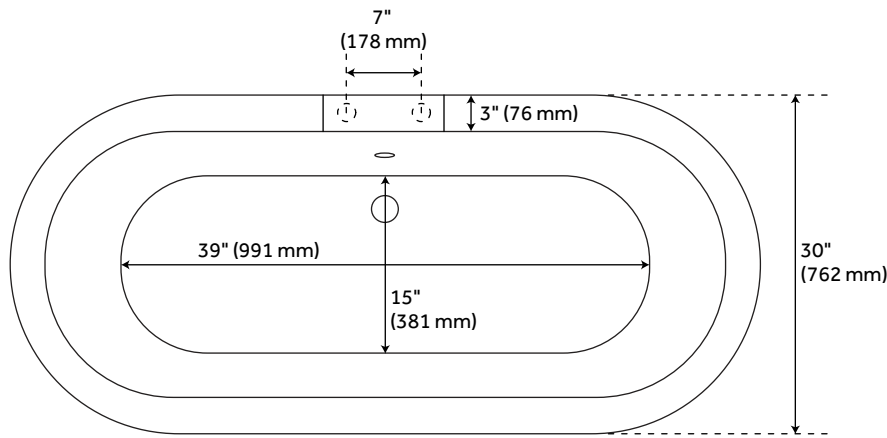

60" HENLEY CAST IRON DOUBLE-ENDED PEDESTAL TUB - 7" RIM HOLES

SKU: 907547-60-RH

Code: SH260279, SH474933, SH474934, SH474935, SH474936, SH474937, SH474938, SH474939, SH441848

FEATURES

Design: Traditional
Product Finish: White
Length: 60"
Width: 30"
Height: 24"
Water Depth To Overflow: 13"
Exterior Treatment: Hand-Smoothed Painted White
Interior Treatment: White Porcelain Enamel
Faucet Included: No
Shape: Oval
Tub Overflow: Yes
Tub Material: Cast Iron
Tub Interior Length: 39"
Tub Interior Width: 15"
Tap Deck: Yes
Faucet Drillings: Tap Deck - 7" Rim Holes
Water Capacity (Gallons): 32
Tub Weight Uncrated (lbs): 340
Tub Weight Crated (lbs): 450

REVISED 3/14/2023

60" HENLEY CAST IRON DOUBLE-ENDED PEDESTAL TUB - 7" RIM HOLES

SKU: 907547-60-RH

Code: SH260279, SH474933, SH474934, SH474935, SH474936, SH474937, SH474938, SH474939, SH441848

ADDITIONAL FEATURES

- Drain option includes a standard overflow which remains open to allow water into the drain. Requires wall-mount or freestanding tub filler.
- Optional Quick Connect Drop-In Drain Kit Includes:
 - Floor Plate, 1-1/2" PVC Pipe, 2" x 1-1/2" Trap Adapters, 1 Brass Threaded, 1 Brass Unthreaded Tailpiece and Plug.
 - Installs above your subfloor, but underneath your cement floor or tile, so you do not need access below the fixture.

REVISED 3/14/2023

60" HENLEY CAST IRON DOUBLE-ENDED PEDESTAL TUB - 7" RIM HOLES

SKU: 907547-60-RH

All dimensions and specifications are nominal and may vary. Use actual products for accuracy in critical situations.