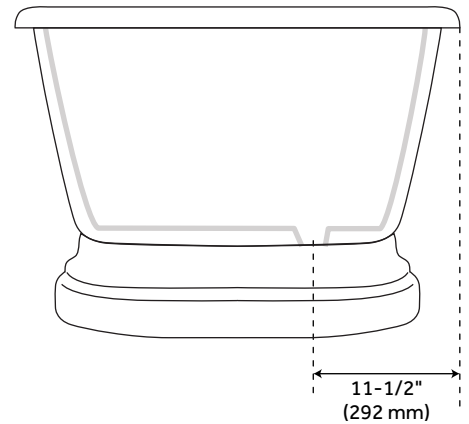

60" HENLEY CAST IRON DOUBLE-ENDED PEDESTAL TUB - 7" RIM HOLES

SKU: 907547-60-RH

Code: SH260279, SH474933, SH474934, SH474935, SH474936, SH474937, SH474938, SH474939, SH441848

FEATURES

Design: Traditional
Product Finish: White
Length: 60"
Width: 30"
Height: 24"
Water Depth To Overflow: 13"
Exterior Treatment: Hand-Smoothed Painted White
Interior Treatment: White Porcelain Enamel
Faucet Included: No
Shape: Oval
Tub Overflow: Yes
Tub Material: Cast Iron
Tub Interior Length: 39"
Tub Interior Width: 15"
Tap Deck: Yes
Faucet Drillings: Tap Deck - 7" Rim Holes
Water Capacity (Gallons): 32
Tub Weight Uncrated (lbs): 340
Tub Weight Crated (lbs): 450

REVISED 3/14/2023

60" HENLEY CAST IRON DOUBLE-ENDED PEDESTAL TUB - 7" RIM HOLES

SKU: 907547-60-RH

Code: SH260279, SH474933, SH474934, SH474935, SH474936, SH474937, SH474938, SH474939, SH441848

ADDITIONAL FEATURES

- Drain option includes a standard overflow which remains open to allow water into the drain. Requires wall-mount or freestanding tub filler.
- Optional Quick Connect Drop-In Drain Kit Includes:
 - Floor Plate, 1-1/2" PVC Pipe, 2" x 1-1/2" Trap Adapters, 1 Brass Threaded, 1 Brass Unthreaded Tailpiece and Plug.
 - Installs above your subfloor, but underneath your cement floor or tile, so you do not need access below the fixture.

REVISED 3/14/2023

60" HENLEY CAST IRON DOUBLE-ENDED PEDESTAL TUB - 7" RIM HOLES

SKU: 907547-60-RH

All dimensions and specifications are nominal and may vary. Use actual products for accuracy in critical situations.