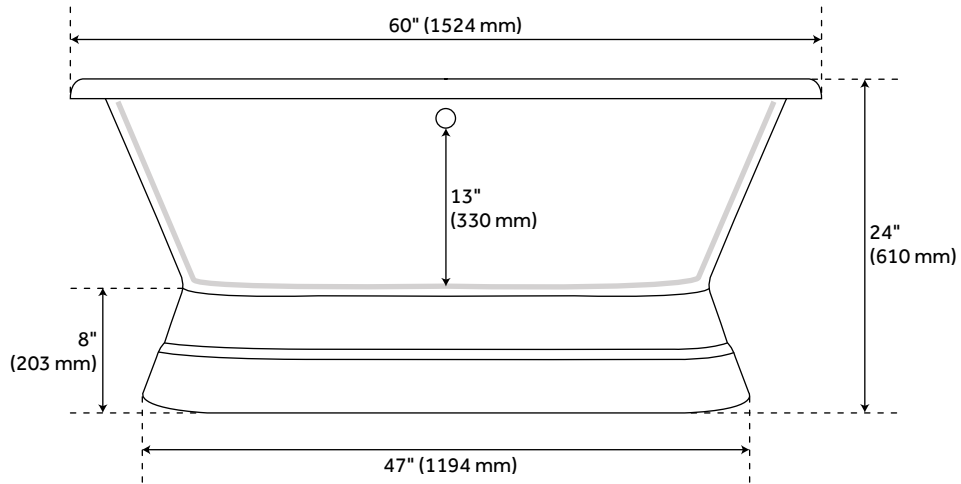

## FEATURES

Design: Traditional  
Product Finish: White  
Length: 60"  
Width: 30"  
Height: 24"  
Water Depth To Overflow: 13"  
Exterior Treatment: Hand-Smoothed Painted White  
Interior Treatment: White Porcelain Enamel  
Faucet Included: No  
Shape: Oval  
Tub Overflow: Yes  
Tub Material: Cast Iron  
Tub Interior Length: 39"  
Tub Interior Width: 15"  
Tap Deck: No  
Faucet Drillings: Roll Top - No Drillings  
Water Capacity (Gallons): 32  
Tub Weight Uncrated (lbs): 340  
Tub Weight Crated (lbs): 450

# 60" HENLEY CAST IRON DOUBLE-ENDED PEDESTAL TUB - ROLLED RIM

SKU: 907547-60-RR

Code: SH275846, SH474926, SH474927, SH474928, SH474929, SH474930, SH474931, SH474932, SH441848

# 60" HENLEY CAST IRON DOUBLE-ENDED PEDESTAL TUB - ROLLED RIM

SKU: 907547-60-RR

All dimensions and specifications are nominal and may vary. Use actual products for accuracy in critical situations.