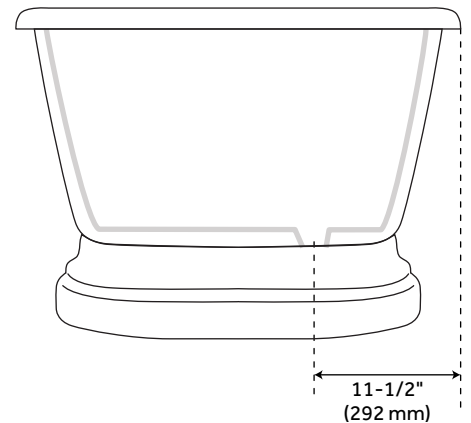

# 60" HENLEY CAST IRON DOUBLE-ENDED PEDESTAL TUB - ROLLED RIM

SKU: 907547-60-RR

Code: SH275846, SH474926, SH474927, SH474928, SH474929, SH474930, SH474931, SH474932, SH441848

## FEATURES

Design: Traditional  
Product Finish: White  
Length: 60"  
Width: 30"  
Height: 24"  
Water Depth To Overflow: 13"  
Exterior Treatment: Hand-Smoothed Painted White  
Interior Treatment: White Porcelain Enamel  
Faucet Included: No  
Shape: Oval  
Tub Overflow: Yes  
Tub Material: Cast Iron  
Tub Interior Length: 39"  
Tub Interior Width: 15"  
Tap Deck: No  
Faucet Drillings: Roll Top - No Drillings  
Water Capacity (Gallons): 32  
Tub Weight Uncrated (lbs): 340  
Tub Weight Crated (lbs): 450

# 60" HENLEY CAST IRON DOUBLE-ENDED PEDESTAL TUB - ROLLED RIM

SKU: 907547-60-RR

All dimensions and specifications are nominal and may vary. Use actual products for accuracy in critical situations.