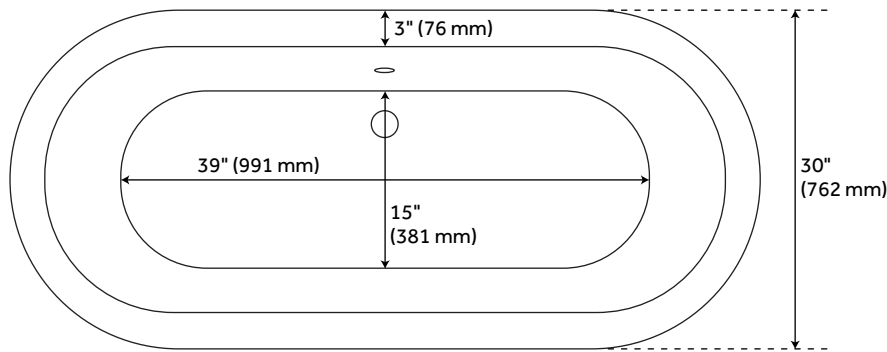

60" HENLEY CAST IRON DOUBLE-ENDED PEDESTAL TUB - ROLLED RIM

SKU: 907547-60-RR

All dimensions and specifications are nominal and may vary. Use actual products for accuracy in critical situations.