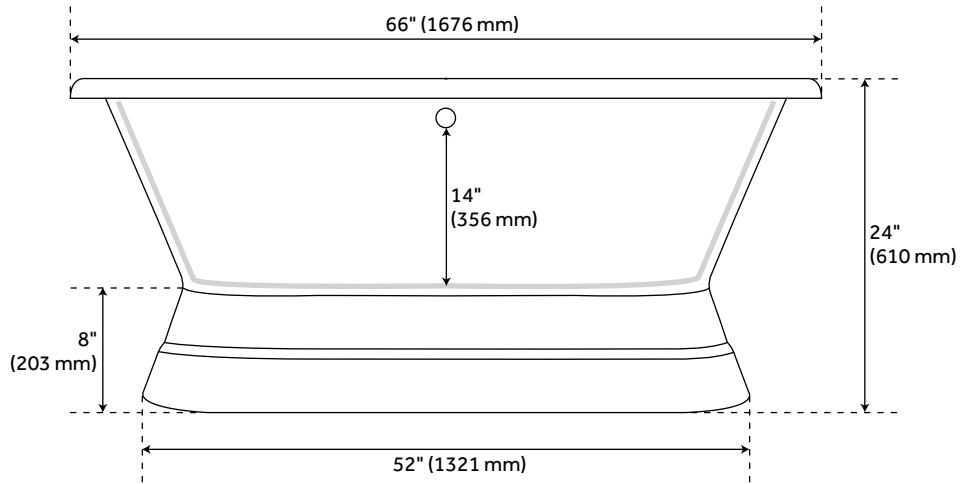

66" HENLEY CAST IRON DOUBLE-ENDED PEDESTAL TUB - ROLLED RIM

SKU: 907547-66-RR

Code: SH275847, SH474940, SH474941, SH474942, SH474943, SH474944, SH474945, SH474946, SH441848

FEATURES

Design: Traditional
Product Finish: White
Length: 66"
Width: 31"
Height: 24"
Water Depth To Overflow: 14"
Exterior Treatment: Hand-Smoothed Painted White
Interior Treatment: White Porcelain Enamel
Faucet Included: No
Shape: Oval
Tub Overflow: Yes
Tub Material: Cast Iron
Tub Interior Length: 46"
Tub Interior Width: 17"
Tap Deck: No
Faucet Drillings: Roll Top - No Drillings
Water Capacity (Gallons): 41
Tub Weight Uncrated (lbs): 472
Tub Weight Crated (lbs): 582

REVISED 3/14/2023

66" HENLEY CAST IRON DOUBLE-ENDED PEDESTAL TUB - ROLLED RIM

SKU: 907547-66-RR

Code: SH275847, SH474940, SH474941, SH474942, SH474943, SH474944, SH474945, SH474946, SH441848

ADDITIONAL FEATURES

- Overflow includes a standard overflow which remains open to allow water into the drain.
- Optional Quick Connect Drop-In Drain Kit Includes:
 - Floor Plate, 1-1/2" PVC Pipe, 2" x 1-1/2" Trap Adapters, 1 Brass Threaded, 1 Brass Unthreaded Tailpiece and Plug.
 - Installs above your subfloor, but underneath your cement floor or tile, so you do not need access below the fixture.

REVISED 3/14/2023

66" HENLEY CAST IRON DOUBLE-ENDED PEDESTAL TUB - ROLLED RIM

SKU: 907547-66-RR

All dimensions and specifications are nominal and may vary. Use actual products for accuracy in critical situations.