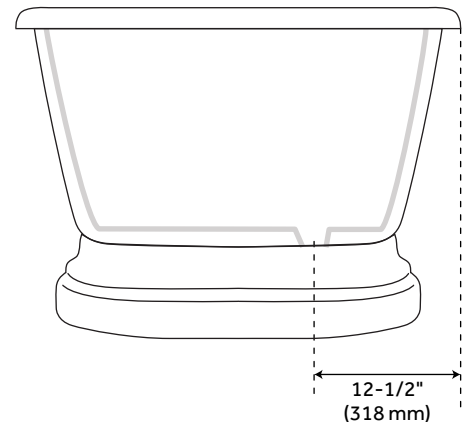

66" HENLEY CAST IRON DOUBLE-ENDED PEDESTAL TUB - ROLLED RIM

SKU: 907547-66-RR

Code: SH275847, SH474940, SH474941, SH474942, SH474943, SH474944, SH474945, SH474946, SH441848

FEATURES

Design: Traditional
Product Finish: White
Length: 66"
Width: 31"
Height: 24"
Water Depth To Overflow: 14"
Exterior Treatment: Hand-Smoothed Painted White
Interior Treatment: White Porcelain Enamel
Faucet Included: No
Shape: Oval
Tub Overflow: Yes
Tub Material: Cast Iron
Tub Interior Length: 46"
Tub Interior Width: 17"
Tap Deck: No
Faucet Drillings: Roll Top - No Drillings
Water Capacity (Gallons): 41
Tub Weight Uncrated (lbs): 472
Tub Weight Crated (lbs): 582

REVISED 3/14/2023

66" HENLEY CAST IRON DOUBLE-ENDED PEDESTAL TUB - ROLLED RIM

SKU: 907547-66-RR

Code: SH275847, SH474940, SH474941, SH474942, SH474943, SH474944, SH474945, SH474946, SH441848

ADDITIONAL FEATURES

- Overflow includes a standard overflow which remains open to allow water into the drain.
- Optional Quick Connect Drop-In Drain Kit Includes:
 - Floor Plate, 1-1/2" PVC Pipe, 2" x 1-1/2" Trap Adapters, 1 Brass Threaded, 1 Brass Unthreaded Tailpiece and Plug.
 - Installs above your subfloor, but underneath your cement floor or tile, so you do not need access below the fixture.

REVISED 3/14/2023

66" HENLEY CAST IRON DOUBLE-ENDED PEDESTAL TUB - ROLLED RIM

SKU: 907547-66-RR

All dimensions and specifications are nominal and may vary. Use actual products for accuracy in critical situations.