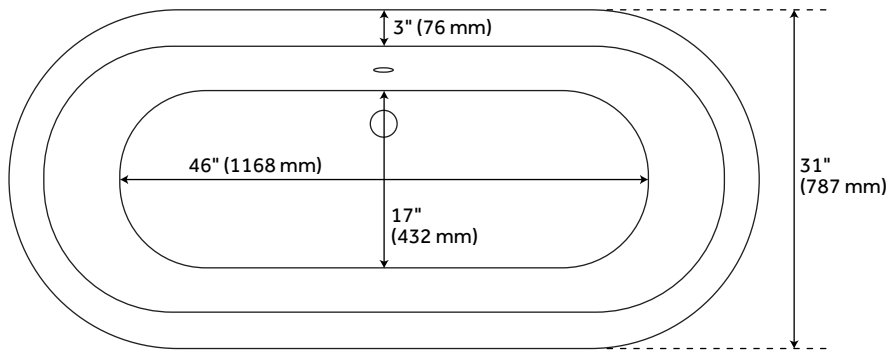

66" HENLEY CAST IRON DOUBLE-ENDED PEDESTAL TUB - ROLLED RIM

SKU: 907547-66-RR

Code: SH275847, SH474940, SH474941, SH474942, SH474943, SH474944, SH474945, SH474946, SH441848

FEATURES

Design: Traditional
Product Finish: White
Length: 66"
Width: 31"
Height: 24"
Water Depth To Overflow: 14"
Exterior Treatment: Hand-Smoothed Painted White
Interior Treatment: White Porcelain Enamel
Faucet Included: No
Shape: Oval
Tub Overflow: Yes
Tub Material: Cast Iron
Tub Interior Length: 46"
Tub Interior Width: 17"
Tap Deck: No
Faucet Drillings: Roll Top - No Drillings
Water Capacity (Gallons): 41
Tub Weight Uncrated (lbs): 472
Tub Weight Crated (lbs): 582

REVISED 3/14/2023

66" HENLEY CAST IRON DOUBLE-ENDED PEDESTAL TUB - ROLLED RIM

SKU: 907547-66-RR

Code: SH275847, SH474940, SH474941, SH474942, SH474943, SH474944, SH474945, SH474946, SH441848

ADDITIONAL FEATURES

- Overflow includes a standard overflow which remains open to allow water into the drain.
- Optional Quick Connect Drop-In Drain Kit Includes:
 - Floor Plate, 1-1/2" PVC Pipe, 2" x 1-1/2" Trap Adapters, 1 Brass Threaded, 1 Brass Unthreaded Tailpiece and Plug.
 - Installs above your subfloor, but underneath your cement floor or tile, so you do not need access below the fixture.

REVISED 3/14/2023

66" HENLEY CAST IRON DOUBLE-ENDED PEDESTAL TUB - ROLLED RIM

SKU: 907547-66-RR

All dimensions and specifications are nominal and may vary. Use actual products for accuracy in critical situations.