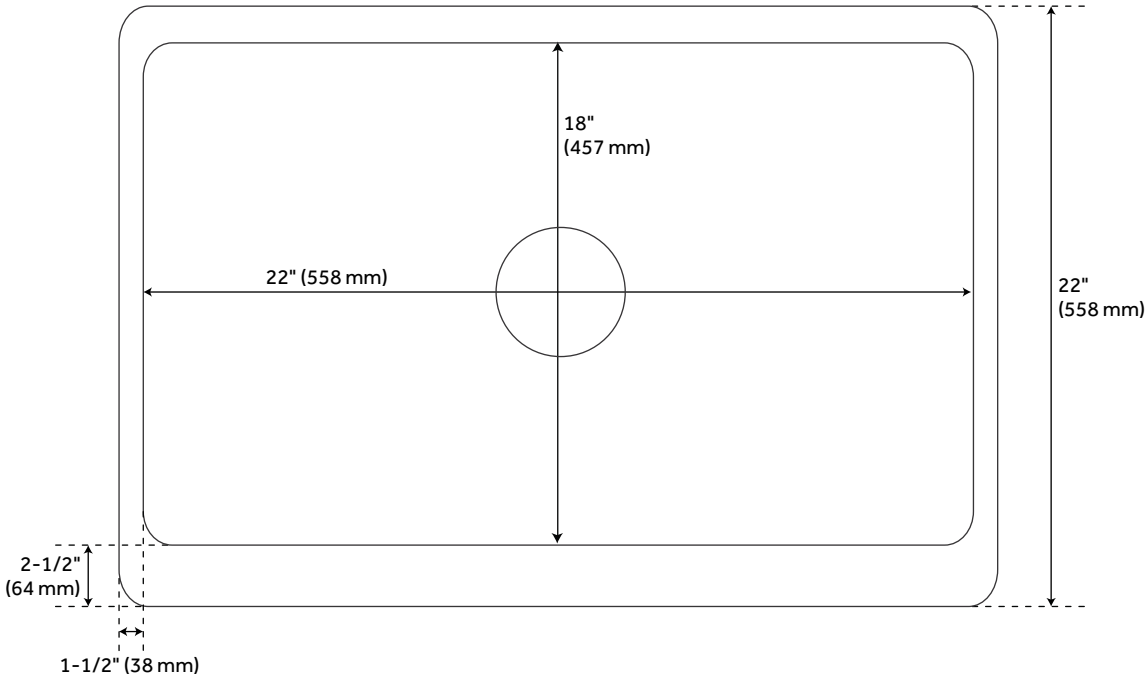

25" FIONA HAMMERED COPPER FARMHOUSE SINK

SKU: 907727

All dimensions and specifications are nominal and may vary. Use actual products for accuracy in critical situations.