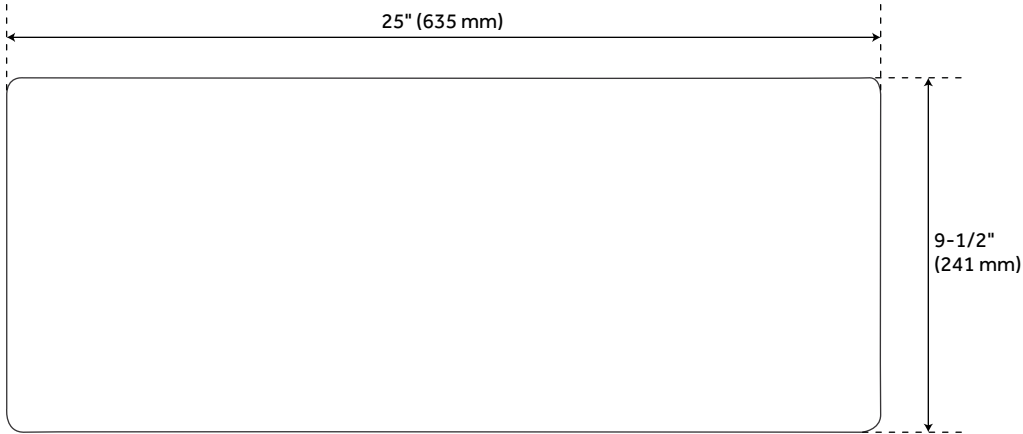

25" FIONA HAMMERED COPPER FARMHOUSE SINK

SKU: 907727

All dimensions and specifications are nominal and may vary. Use actual products for accuracy in critical situations.