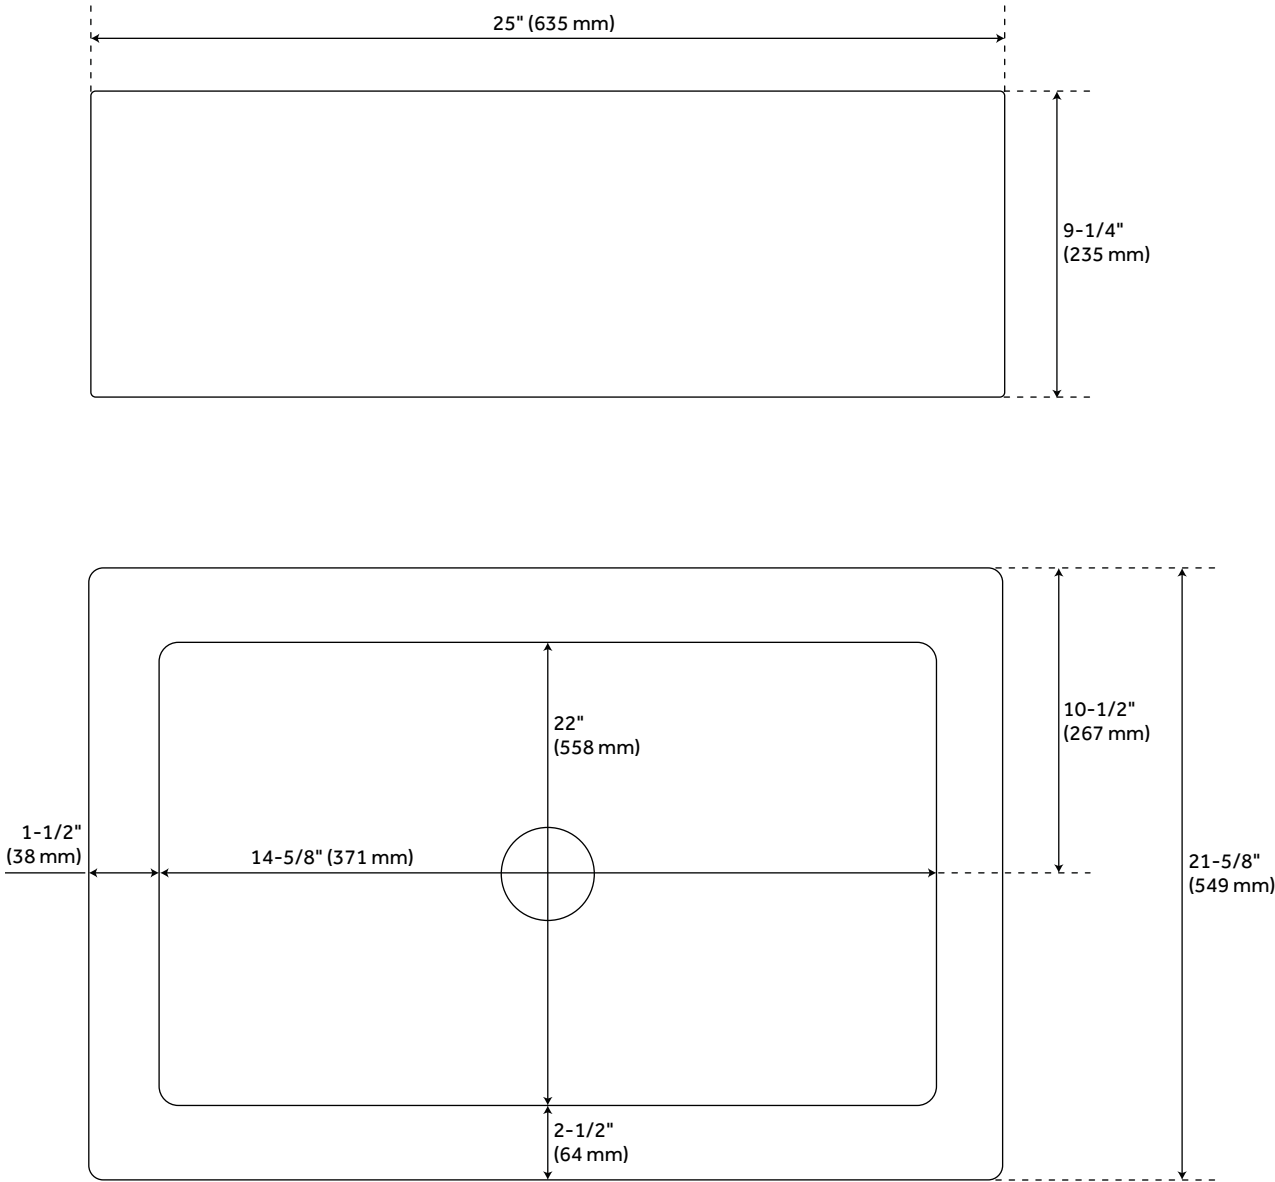

25" VINE DESIGN COPPER FARMHOUSE SINK

SKU: 908073
Code: SH305585

FEATURES

- Material: Copper
- Length: 25"
- Width: 21-5/8"
- Height: 9-1/4"
- Number of Basins: 1
- Sink Installation: Farmhouse
- Product Color: Antique Copper
- Faucet Centers: No Faucet Hole
- Basin Length: 22"
- Basin Width: 14-5/8"
- Fits Drain Hole Size: 3-1/2"
- Exterior Treatment: Embossed
- Interior Treatment: Smooth
- Metal Gauge/Thickness: 16 Gauge
- Drain Included: Optional
- Faucet Included: No
- Basin Configuration: Single
- Apron Design: Vine
- Water Depth to Rim: 9"
- Faucet Holes: No Faucet Hole

REVISED 3/31/2023

25" VINE DESIGN COPPER FARMHOUSE SINK

SKU: 908073

Code: SH305585

ADDITIONAL FEATURES

- Made of solid copper.
- Overall dimensions: 25" L x 21-5/8" W (front to back) x 9-1/4" H ($\pm 1/2"$).
- Rounded interior corners for easy cleaning.
- Angled bottom facilitates water drainage.
- Sink bowl is pressed; contains no internal welds.

REVISED 3/31/2023

25" VINE DESIGN COPPER FARMHOUSE SINK

SKU: 908073

All dimensions and specifications are nominal and may vary. Use actual products for accuracy in critical situations.