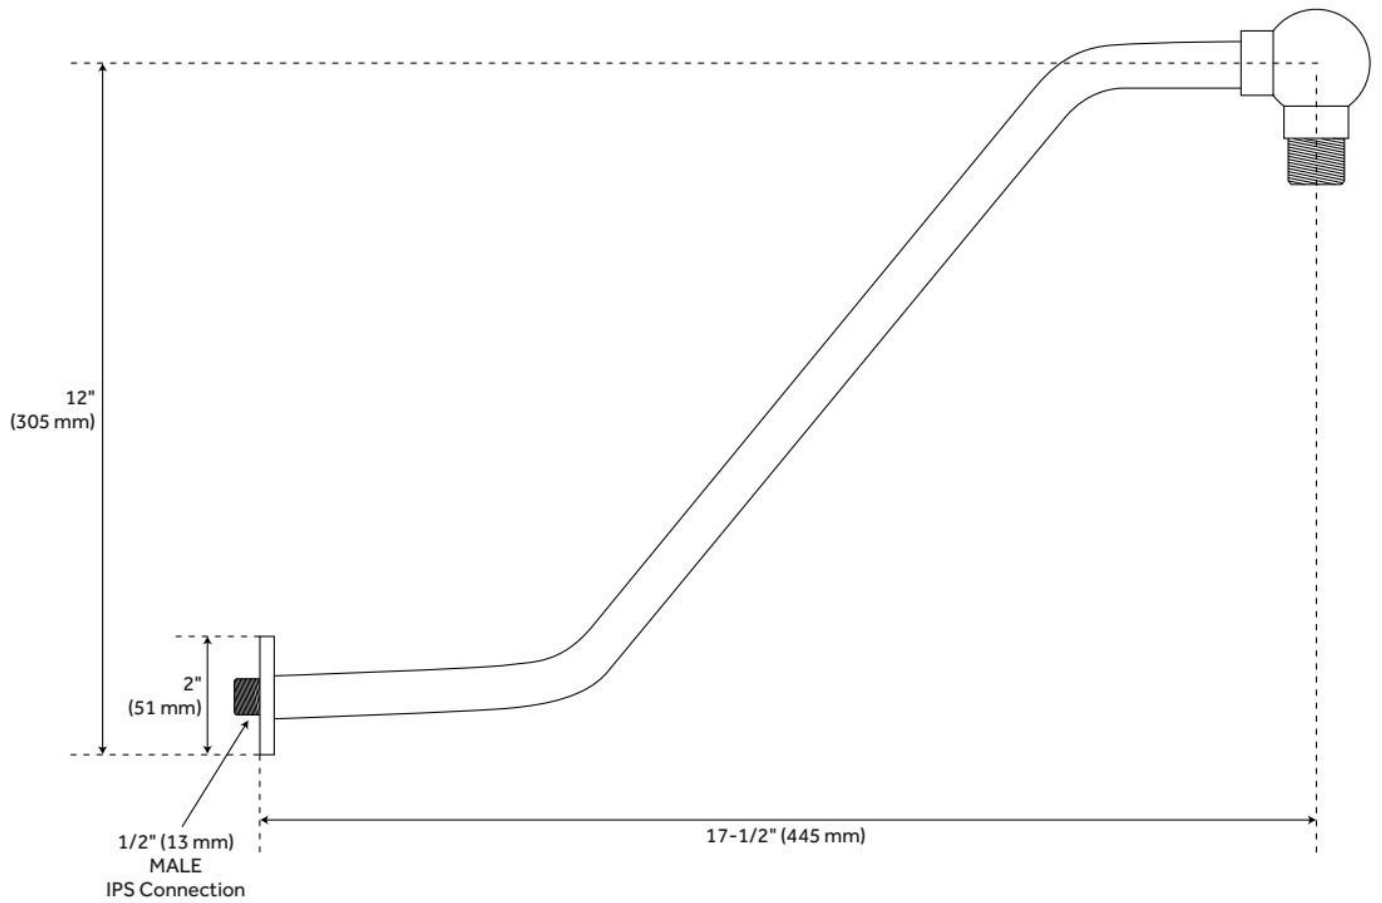

## ADDITIONAL FEATURES

- Includes ball end and wall flange.
- Max diameter of shower head: 12".

REVISED 6/14/2024

# S-TYPE SHOWER ARM

SKU: 908108

Code: SH213483, SH213476, SH213475, SH213482

REVISED 6/14/2024

## ADDITIONAL FEATURES

- Choose from 5/8" OD or 1/2" IPS.
- For use with standard shower arms, select 1/2".

REVISED 6/3/2024