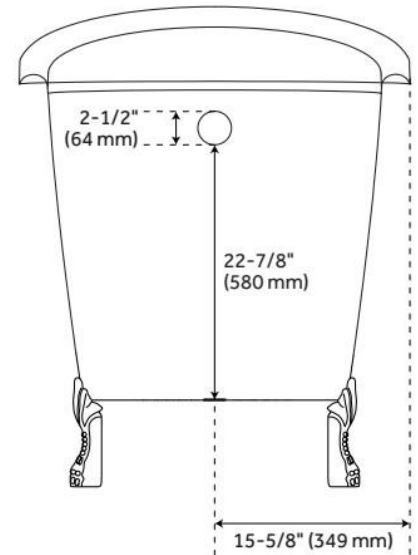

49" ABBEY HAMMERED COPPER SLIPPER CLAWFOOT SOAKING TUB

SKU: 908236-49

Code: SH479927, SH476064, SH476065, SH476066, SH476070

FEATURES

Tub Material: Copper
Product Finish: Antique Copper Patina
Shape: Oval
Tub Drain Placement: End
Drain Included: Optional
Water Depth to Overflow: 24-1/2"
Water Capacity (Gallons): 72
Built-In Adjusters: Yes
Tub Weight Uncrated (lbs): 131
Optional Accessory: 428473

ASME A112.18.2/CSA B125.2, CSA B45.12/IAPMO Z402, LISTED ID: SHABCO4931, 510720, 510721, 510724, 510729

ADDITIONAL FEATURES

- Dimensions: 48-1/2" L x 31-1/4" W (front to back) x 36-3/4 -32-3/4" H (± 1").
- Hand-polished finish.
- Patina applied using French hot process, so color is ingrained in the copper.
- Copper tubs are handmade and therefore unique. Expect slight variations in finish and dimensions (± 1").
- Overflow includes Extended Pop-Up Drain with Swivel Head, Daisy Wheel overflow, which remain open to allow water into the drain.
- To keep the tub in premium condition, it is recommended to not use anything abrasive for bathing or cleaning, including products like Epsom salts, bristle brushes, and harsh soaps.

REVISED 6/18/2024

49" ABBEY HAMMERED COPPER SLIPPER CLAWFOOT SOAKING TUB

SKU: 908236-49

Code: SH479927, SH476064, SH476065, SH476066, SH476070

REVISED 6/18/2024