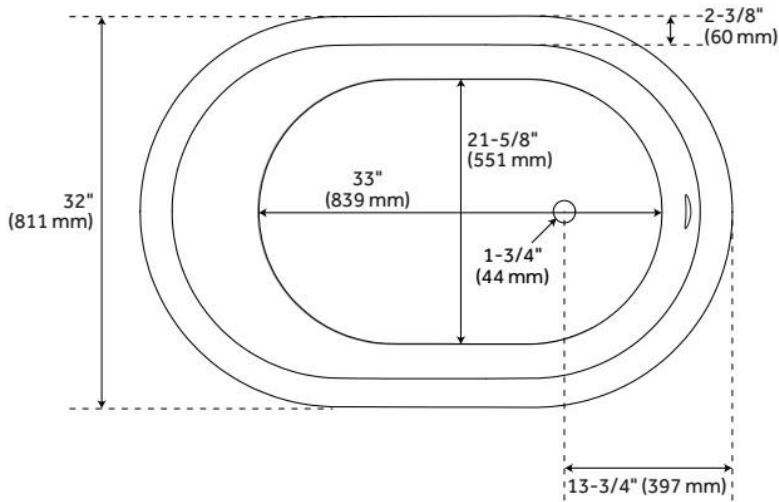

49" ABBEY HAMMERED COPPER SLIPPER CLAWFOOT SOAKING TUB

SKU: 908236-49

Code: SH479927, SH476064, SH476065, SH476066, SH476070

FEATURES

Tub Material: Copper
Product Finish: Antique Copper Patina
Shape: Oval
Tub Drain Placement: End
Drain Included: Optional
Water Depth to Overflow: 24-1/2"
Water Capacity (Gallons): 72
Built-In Adjusters: Yes
Tub Weight Uncrated (lbs): 131
Optional Accessory: 428473

ASME A112.18.2/CSA B125.2, CSA B45.12/IAPMO Z402, LISTED ID: SHABCO4931, 510720, 510721, 510724, 510729

ADDITIONAL FEATURES

- Dimensions: 48-1/2" L x 31-1/4" W (front to back) x 36-3/4 -32-3/4" H (± 1").
- Hand-polished finish.
- Patina applied using French hot process, so color is ingrained in the copper.
- Copper tubs are handmade and therefore unique. Expect slight variations in finish and dimensions (± 1").
- Overflow includes Extended Pop-Up Drain with Swivel Head, Daisy Wheel overflow, which remain open to allow water into the drain.
- To keep the tub in premium condition, it is recommended to not use anything abrasive for bathing or cleaning, including products like Epsom salts, bristle brushes, and harsh soaps.

REVISED 6/18/2024

49" ABBEY HAMMERED COPPER SLIPPER CLAWFOOT SOAKING TUB

SKU: 908236-49

Code: SH479927, SH476064, SH476065, SH476066, SH476070

REVISED 6/18/2024