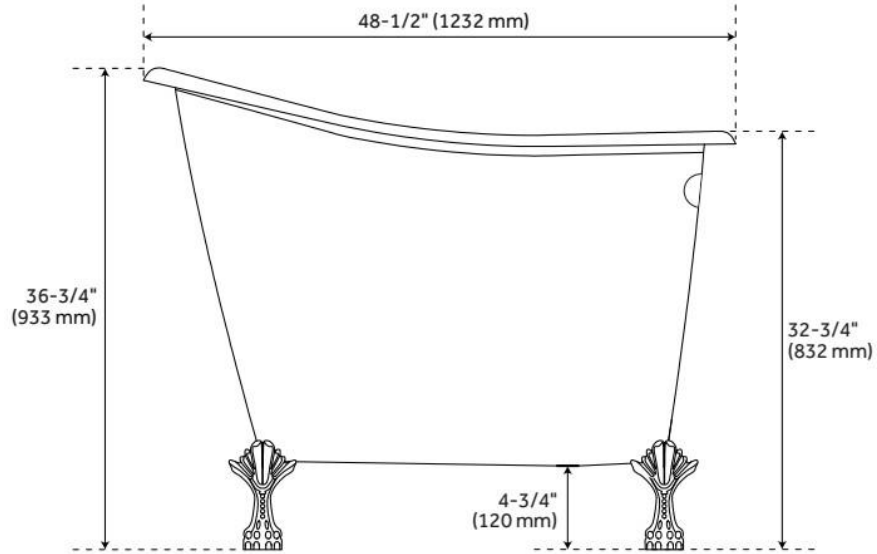

49" ABBEY HAMMERED COPPER SLIPPER CLAWFOOT SOAKING TUB

SKU: 908236-49

Code: SH479927, SH476064, SH476065, SH476066, SH476070

FEATURES

Tub Material: Copper
Product Finish: Antique Copper Patina
Shape: Oval
Tub Drain Placement: End
Drain Included: Optional
Water Depth to Overflow: 24-1/2"
Water Capacity (Gallons): 72
Built-In Adjusters: Yes
Tub Weight Uncrated (lbs): 131
Optional Accessory: 428473

ASME A112.18.2/CSA B125.2, CSA B45.12/IAPMO Z402, LISTED ID: SHABCO4931, 510720, 510721, 510724, 510729

ADDITIONAL FEATURES

- Dimensions: 48-1/2" L x 31-1/4" W (front to back) x 36-3/4 -32-3/4" H (± 1").
- Hand-polished finish.
- Patina applied using French hot process, so color is ingrained in the copper.
- Copper tubs are handmade and therefore unique. Expect slight variations in finish and dimensions (± 1").
- Overflow includes Extended Pop-Up Drain with Swivel Head, Daisy Wheel overflow, which remain open to allow water into the drain.
- To keep the tub in premium condition, it is recommended to not use anything abrasive for bathing or cleaning, including products like Epsom salts, bristle brushes, and harsh soaps.

REVISED 6/18/2024

49" ABBEY HAMMERED COPPER SLIPPER CLAWFOOT SOAKING TUB

SKU: 908236-49

Code: SH479927, SH476064, SH476065, SH476066, SH476070

REVISED 6/18/2024