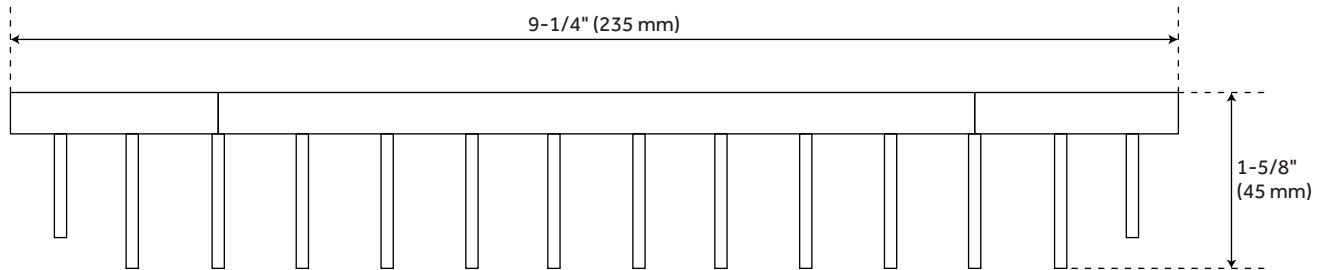

SOLID BRASS CORNER SHOWER BASKET

SKU: 908355

Code: SH215283, SH215281, SH215282, SH215284

FEATURES

Installation Type: Wall Mount

Features: Corner

Design: Modern

Material: Brass

Width: 9-1/4"

Height: 1-5/8"

Depth: 6-1/2"

Assembly Required: No

REVISED 4/3/2023

SOLID BRASS CORNER SHOWER BASKET

SKU: 908355

Code: SH215283, SH215281, SH215282, SH215284

ADDITIONAL FEATURES

- Extends 6-1/2" from corner.
- Shower basket fits in corner of shower or bathroom wall.
- Mounting hardware included.

REVISED 4/3/2023

SOLID BRASS CORNER SHOWER BASKET

SKU: 908355

All dimensions and specifications are nominal and may vary. Use actual products for accuracy in critical situations.