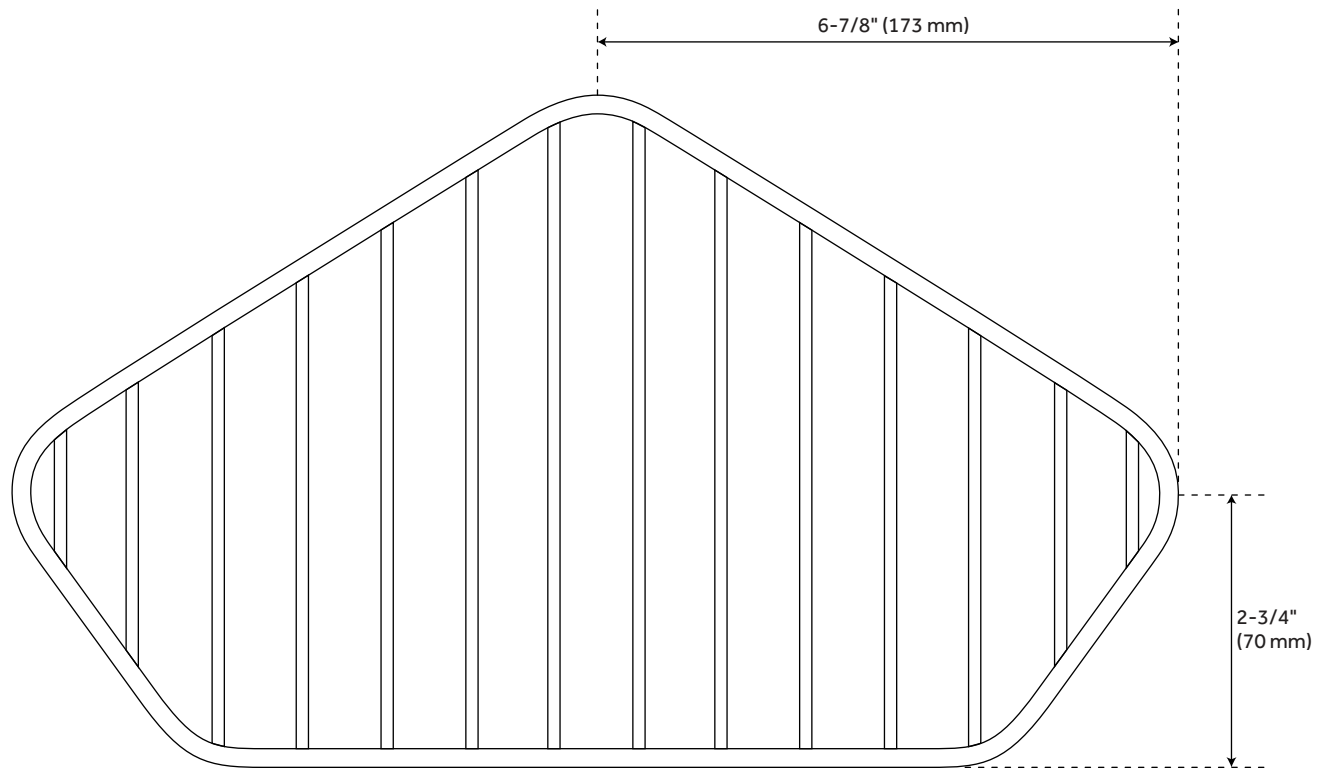

SOLID BRASS CORNER SHOWER BASKET

SKU: 908355

Code: SH215283, SH215281, SH215282, SH215284

FEATURES

Installation Type: Wall Mount

Features: Corner

Design: Modern

Material: Brass

Width: 9-1/4"

Height: 1-5/8"

Depth: 6-1/2"

Assembly Required: No

REVISED 4/3/2023

SOLID BRASS CORNER SHOWER BASKET

SKU: 908355

Code: SH215283, SH215281, SH215282, SH215284

ADDITIONAL FEATURES

- Extends 6-1/2" from corner.
- Shower basket fits in corner of shower or bathroom wall.
- Mounting hardware included.

REVISED 4/3/2023

SOLID BRASS CORNER SHOWER BASKET

SKU: 908355

All dimensions and specifications are nominal and may vary. Use actual products for accuracy in critical situations.