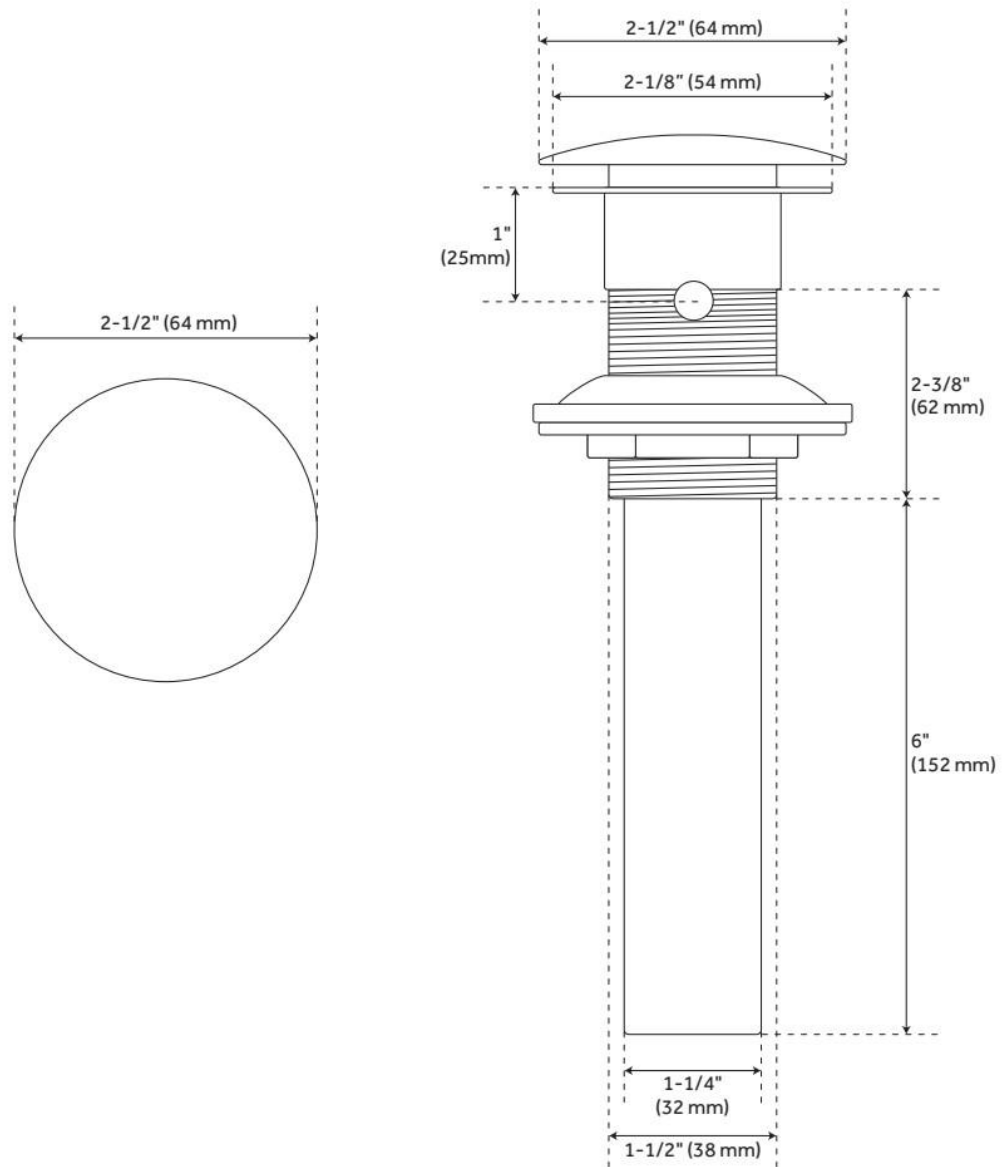

MUSHROOM STYLE POP-UP BATHROOM DRAIN - 1-1/2"

SKU: 908927

Code: SH332, SH205613, SH333, SH400850, SH400851

FEATURES

Material: Brass

Fits Drain Hole Size: 1-1/2"

LISTED ID: SH332**, SH333**

ADDITIONAL FEATURES

- Brass construction.
- Fits standard sinks with 1-1/2" drain holes.
- Order without overflow holes for handmade sinks, or with overflow holes for traditional sinks.

REVISED 7/3/2024

MUSHROOM STYLE POP-UP BATHROOM DRAIN - 1-1/2"

SKU: 908927

Code: SH332, SH205613, SH333, SH400850, SH400851

REVISED 7/3/2024