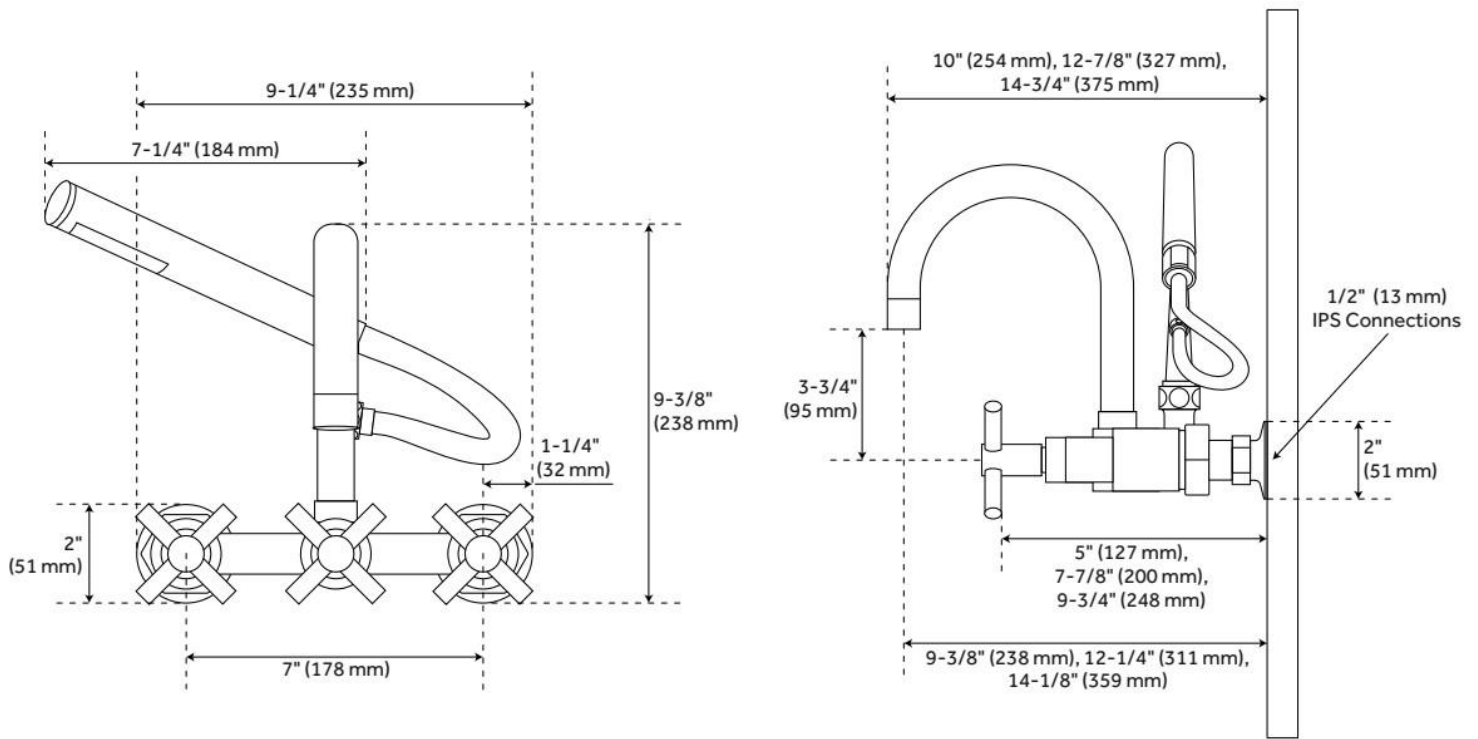

## FEATURES

Material: Metal construction for strength and durability

Installation Type: Wall Mount

Flow Rate: 6.8 gpm (25.7 L/min) @ 80 psi

Hand Shower Flow Rate: 1.8 gpm (6.8 L/min) @ 80 psi

Spray Type: Full

## ADDITIONAL FEATURES

- Wall-mount couplers included.
- 2" wall coupler shown in photography.
- Spout reach with 2" / 4" / 6" couplers: 10" / 12" / 14".
- Constructed with high quality materials.
- Hand shower wand measures 7-1/4" long.

# SEBASTIAN WALL-MOUNT TUB FAUCET WITH CROSS HANDLES AND WALL COUPLERS

SKU: 909035

Code: SH418586, SH248996, SH418588, SH248998, SH418589, SH249000, SH419170, SH446428, SH419171, SH419172

REVISED 5/14/2024

## ADDITIONAL FEATURES

- Couplers for mounting tub faucet to flat wall.
- 1/2" FIP inlets.
- Choose between 2" and 4" coupler extension.
- 2" coupler extends 1-3/4" from finished wall.
- Sold in pairs.