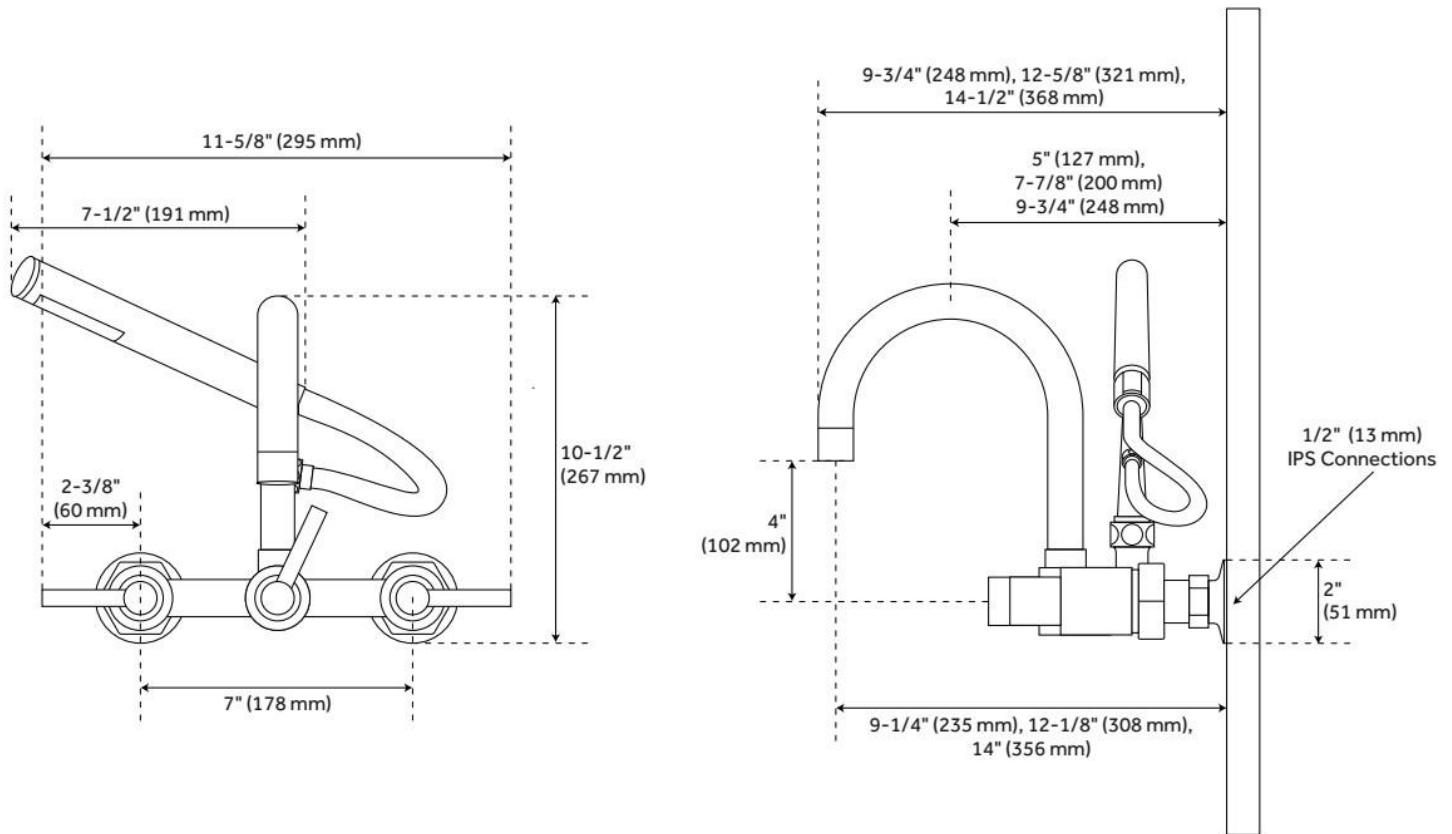

## FEATURES

Material: Metal construction for strength and durability

Installation Type: Wall Mount

Flow Rate: 6.8 gpm (25.7 L/min) @ 80 psi

Hand Shower Flow Rate: 1.8 gpm (6.8 L/min) @ 80 psi

Spray Type: Full

Cartridge Type: Ceramic Disc

Swivel Spout: No

LISTED ID: SH441023\*, SH441006\*

## ADDITIONAL FEATURES

- Wall-mount couplers included.
- 2" wall coupler shown in photography.
- Spout reach with 2" / 4" / 6" couplers: 9-1/4" / 12-1/8" / 14".
- Constructed with high quality materials.
- Hand shower wand measures 7-1/4" long.

# SEBASTIAN WALL-MOUNT TUB FAUCET WITH LEVER HANDLES AND WALL COUPLERS

SKU: 909038

Code: SH379106, SH446427, SH418621, SH379108, SH418622, SH379109, SH418623, SH419173, SH419174, SH419175

REVISED 5/14/2024