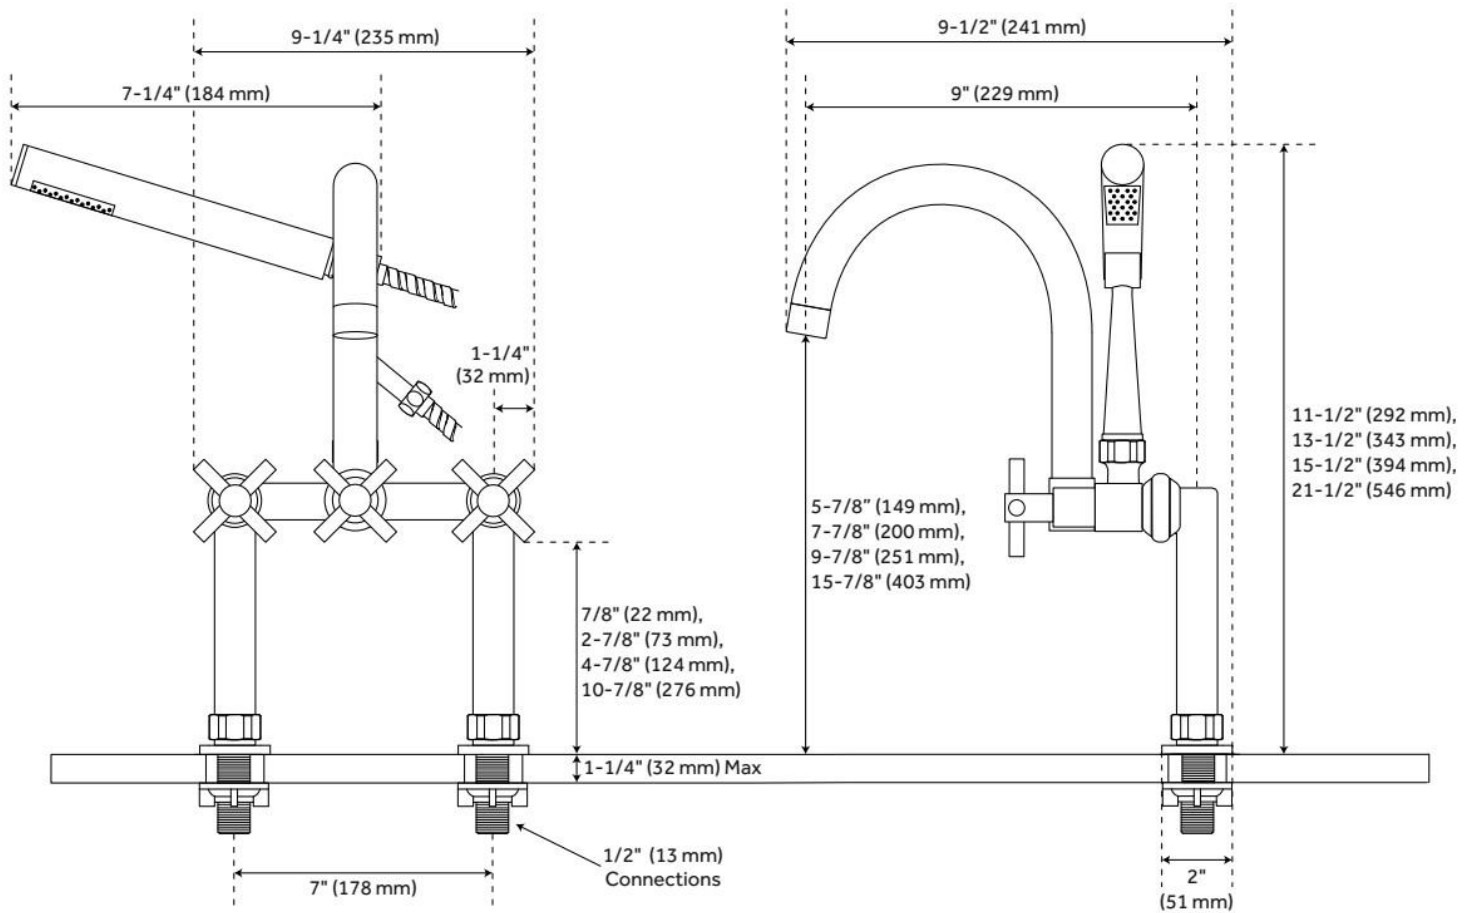

Installation Type: Deck Mount

Flow Rate: 6.8 gpm (25.7 L/min) @ 80 psi

Hand Shower Flow Rate: 1.8 gpm (6.8 L/min) @ 80 psi

Spray Type: Full

Cartridge Type: Ceramic Disc

Swivel Spout: No

LISTED ID: SH441007*

ADDITIONAL FEATURES

- Choose between 2", 4" or 6" deck-mount couplers.
- Hand shower rests 9-1/2" above the center of the faucet body.
- Spout rests 5" above the center of faucet body.
- Constructed of high quality materials.
- Quarter-turn ceramic disc cartridges.
- Hand shower wand measures 7-1/4" long.

REVISED 5/14/2024

SEBASTIAN DECK-MOUNT TUB FAUCET AND HAND SHOWER - CROSS HANDLES

SKU: 909041

Code: SH249104, SH446426, SH421676, SH249105, SH446458, SH421677, SH249106, SH421679, SH421680, SH421682, SH421683

REVISED 5/14/2024

DECK MOUNT COUPLERS - 2" SHORT

SKU: 329259
Code: SH329259

FEATURES

Installation Type: Deck Mount

ASME A112.18.1/CSA B125.1

ADDITIONAL FEATURES

- Short pattern 2" deck couplers.
- Price is per pair.
- These couplers can be used on most of our deluxe tub faucets to convert them into deck mount faucets.
- Includes parts for installation to tub deck.
- Base is 2" diameter.
- Faucet centers can be varied by using swing arm couplers for deck mount.