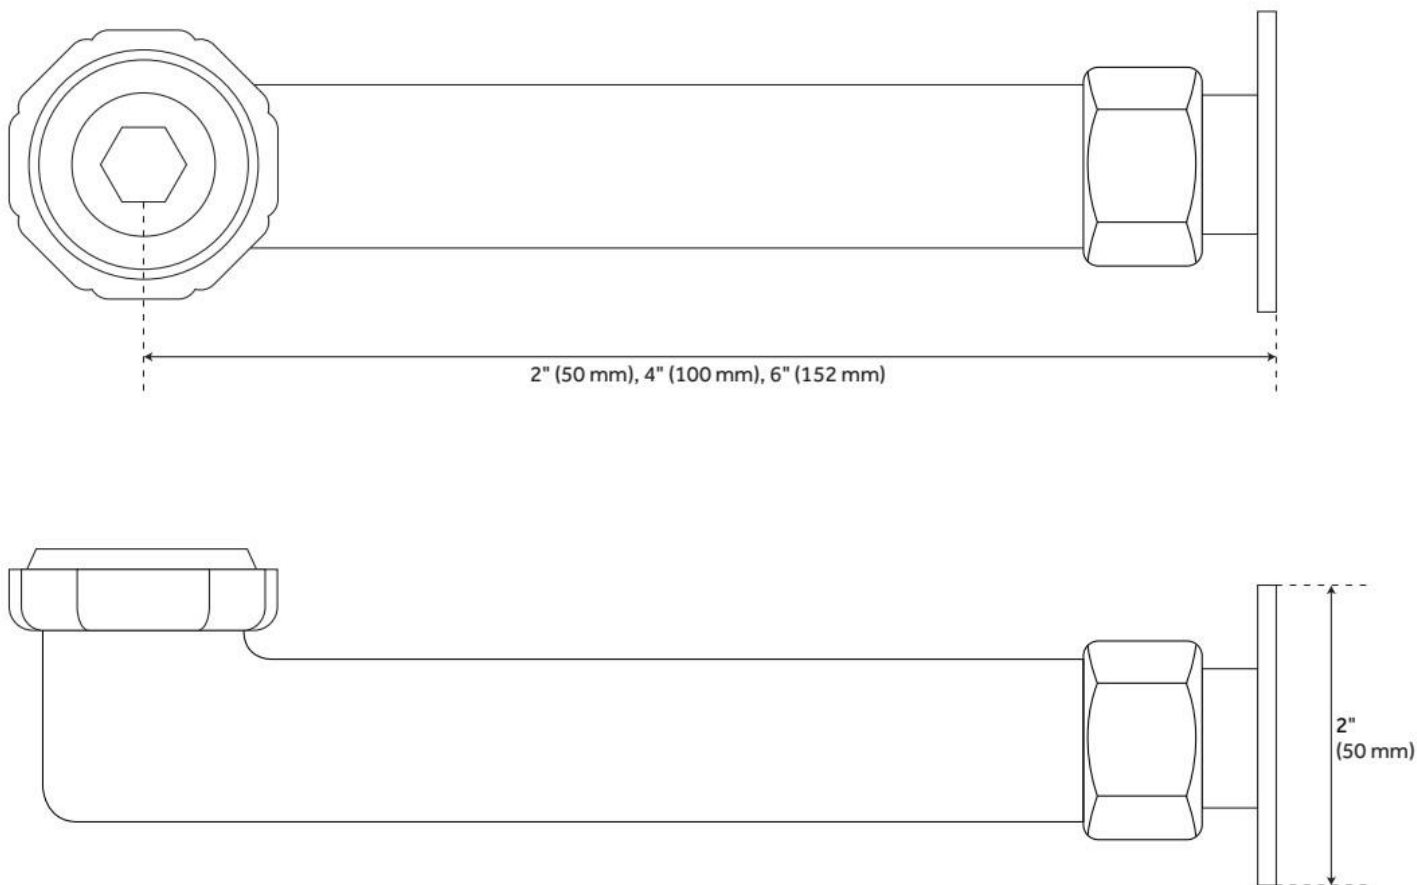

DECK MOUNT COUPLERS - 2" SHORT

SKU: 329259
Code: SH329259

REVISED 5/14/2024