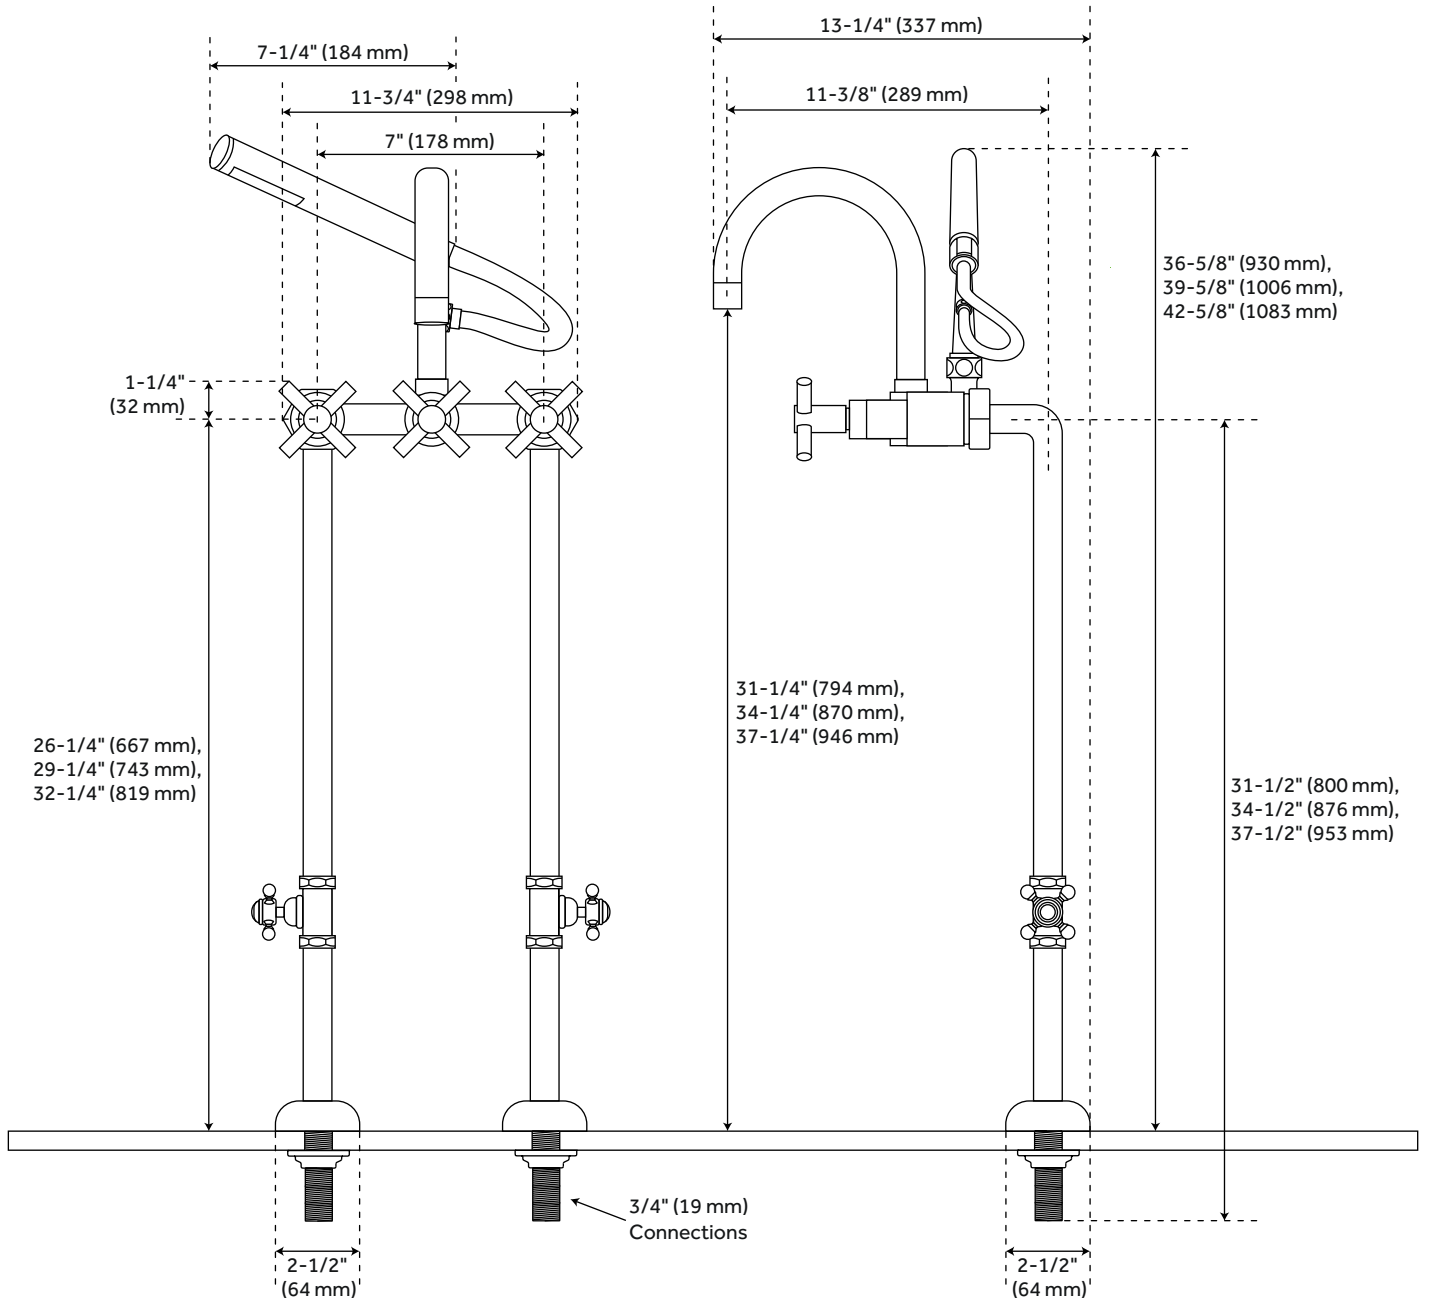

## FEATURES

Installation Type: Freestanding  
Features: Gooseneck;Hand Shower Included  
Design: Modern  
Width: 13-1/4"  
Faucet Centers: 7"  
Drain Included: No  
Handle Type: Lever  
Shut-off Valves Included: Yes  
Hand Shower Hose Length: 60"  
Hand Shower Style: Modern  
Hand Shower Material: Metal  
Water Supplies Included: Yes  
Diverter Included: Yes  
Spout Reach: 11-3/8"  
Ceramic Disc Cartridges: Yes  
Hot and Cold Indicators: No  
Handle Material: Metal  
Tub Faucet Material: Metal  
Couplers Included: Yes

# SEBASTIAN FREESTANDING TUB FAUCET, SUPPLIES, VALVES - CROSS HANDLES

SKU: 909045

Code: SH446429, SH250049, SH446430, SH250050, SH446431, SH250051, SH250058, SH250059, SH250060, SH250061, SH250062, SH250063

## ADDITIONAL FEATURES

- Constructed of high quality materials.
- 4" of total height is under floor.
- Freestanding design requires only under-floor supports.
- Heavy-duty, 3/4" ID/1" OD brass pipe.
- Quarter-turn cross handle shutoff valves with "Hot" and "Cold" labeled porcelain buttons.
- Overall faucet dimensions: 11-3/4" W x 9-1/2" D x 9" H.
- Faucet has metal cross handles, diverter and 7-1/4" hand shower.
- Quarter-turn ceramic disc cartridges.
- Exclusive to Signature Hardware.
- Underfloor access is required for proper installation. Installation on a concrete slab will require cutting and concrete removal.

# SEBASTIAN FREESTANDING TUB FAUCET, SUPPLIES & VALVES - CROSS HANDLES

SKU: 909045

All dimensions and specifications are nominal and may vary. Use actual products for accuracy in critical situations.