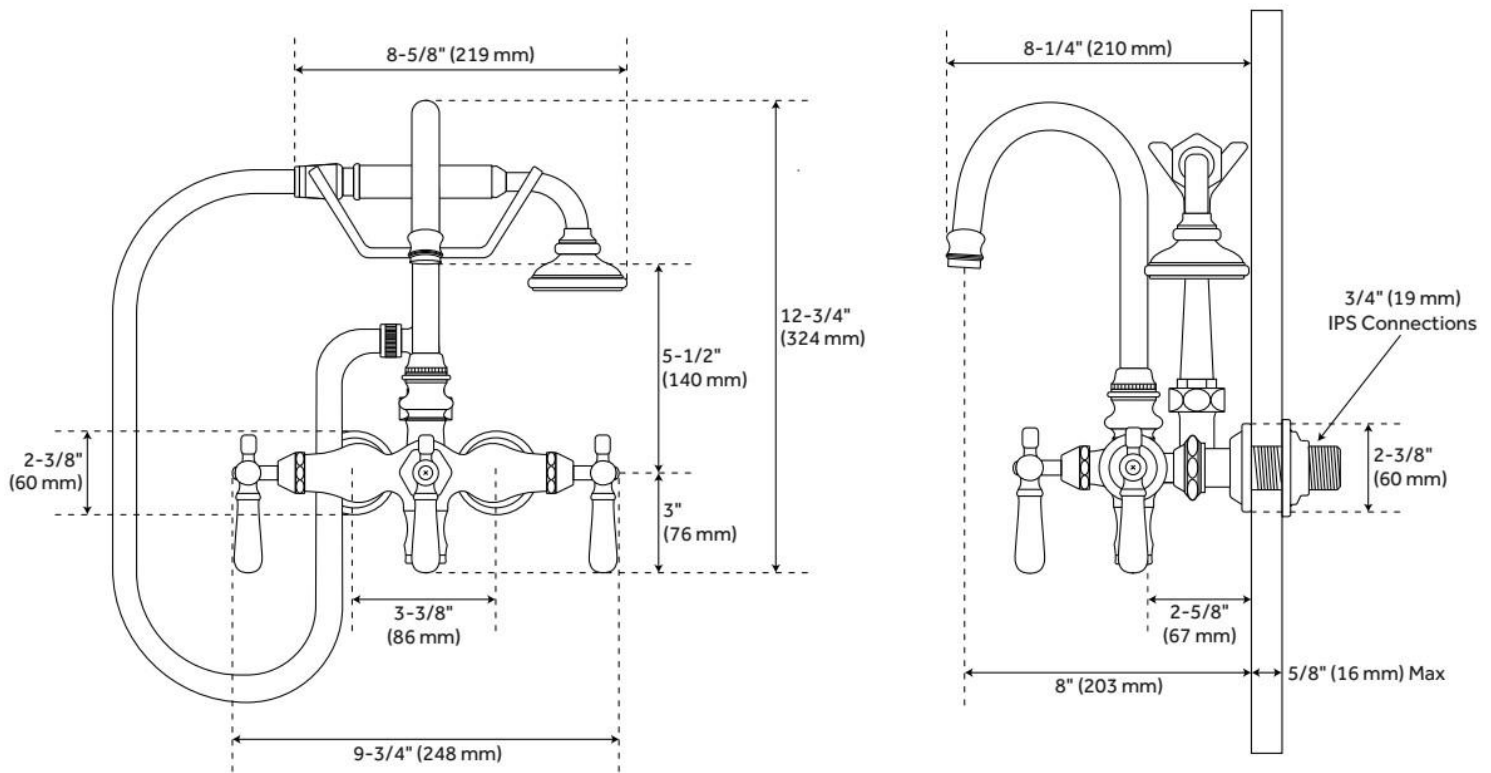

PASAIA TUB WALL-MOUNT FAUCET WITH HAND SHOWER - LEVER HANDLES

SKU: 909055

Code: SH415263, SH329529, SH329530, SH329528

FEATURES

Material: Metal construction for strength and durability

Installation Type: Tub Wall Mount

Flow Rate: 7.0 gpm (28 L/min) @ 80 psi

Hand Shower Flow Rate: 1.8 gpm (6.8 L/min) @ 80 psi

Spray Type: Full

Cartridge Type: Ceramic Disc

Swivel Spout: No

LISTED ID: 508446, 508447, 508448

ADDITIONAL FEATURES

- Overall height: 12-1/2".
- Spout reach: 7-1/2" from wall of tub, 5" from back of gooseneck.
- Overall width (from side to side) is 9-1/2".
- Hand shower length is 8-5/8".
- Constructed with high quality materials.

REVISED 5/13/2024

PASAIA TUB WALL-MOUNT FAUCET WITH HAND SHOWER - LEVER HANDLES

SKU: 909055

Code: SH415263, SH329529, SH329530, SH329528

REVISED 5/13/2024