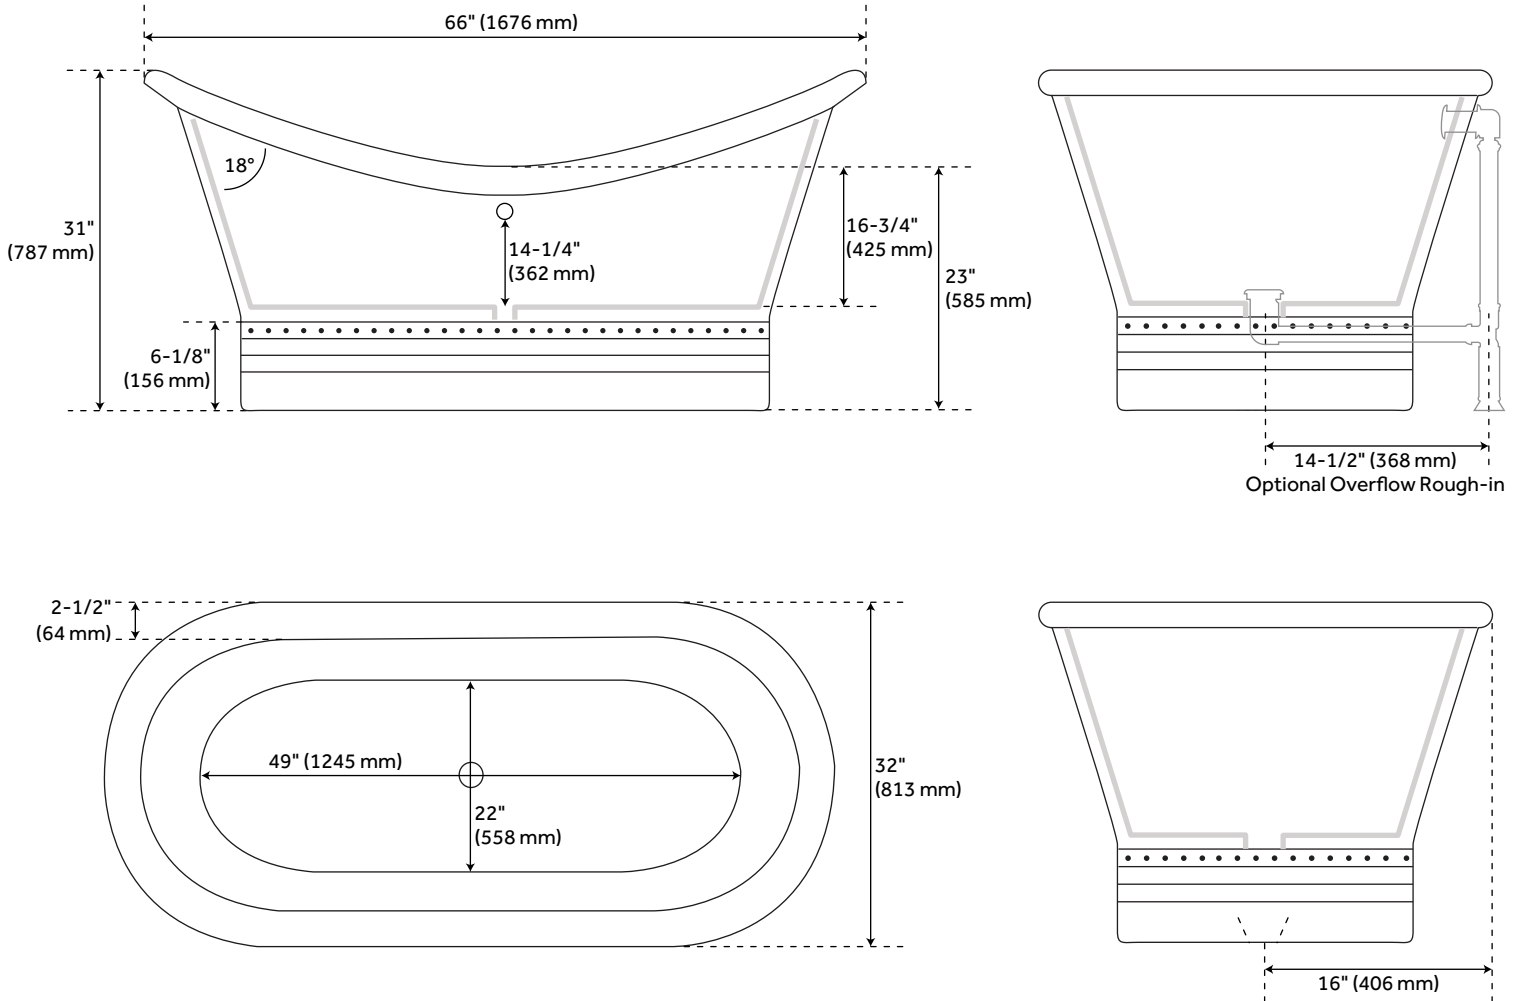

66" PAIGE COPPER DOUBLE-SLIPPER - NICKEL INTERIOR

SKU: 909274-66

All dimensions and specifications are nominal and may vary. Use actual products for accuracy in critical situations.