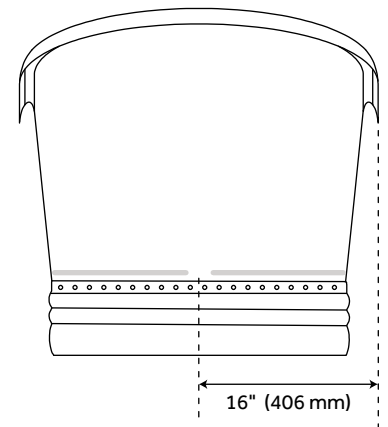

72" PAIGE COPPER DOUBLE-SLIPPER TUB - NICKEL INTERIOR

SKU: 909274-72

Code: SH480172, SH474279, SH474280, SH474281, SH474285

FEATURES

Design: Glam
Product Finish: Antique Copper Patina
Material: Copper
Length: 72"
Width: 32"
Height: 31"
Water Depth To Overflow: 14"
Exterior Treatment: Hammered
Interior Treatment: Polished
Metal Gauge/Thickness: 16 Gauge
Faucet Included: No
Shape: Oval
Water Depth to Rim: 16-3/4"
Tub Overflow: Yes
Tub Material: Copper
Tub Interior Length: 53"
Tub Interior Width: 21"
Tap Deck: No
Faucet Drillings: No Drillings
Tub Weight Uncrated (lbs): 170
Tub Weight Crated (lbs): 280

CSA B45.12/IAPMO Z402

REVISED 8/7/2023

72" PAIGE COPPER DOUBLE-SLIPPER TUB - NICKEL INTERIOR

SKU: 909274-72

Code: SH480172, SH474279, SH474280, SH474281, SH474285

ADDITIONAL FEATURES

- Smooth rim and base
- Please note: Tub is extra wide. Check door frame measurements before ordering.
- Nickel interior.
- Hand-polished finish.
- Patina applied using French hot process, so color is ingrained in the copper.
- Copper tubs are handmade and therefore unique. Expect slight variations in finish and dimensions (± 1 ").
- Requires wall-mount or floor-mount tub filler.
- To keep the tub in premium condition, it is recommended to not use anything abrasive for bathing or cleaning, including products like Epsom salts, bristle brushes, and harsh soaps.
- Overflow Drain will include: Extended Pop-Up Drain with Swivel Head, a Daisy Wheel overflow, which remain open to allow water into the drain.

REVISED 8/7/2023

72" PAIGE COPPER DOUBLE-SLIPPER - NICKEL INTERIOR

SKU: 909274-72

All dimensions and specifications are nominal and may vary. Use actual products for accuracy in critical situations.