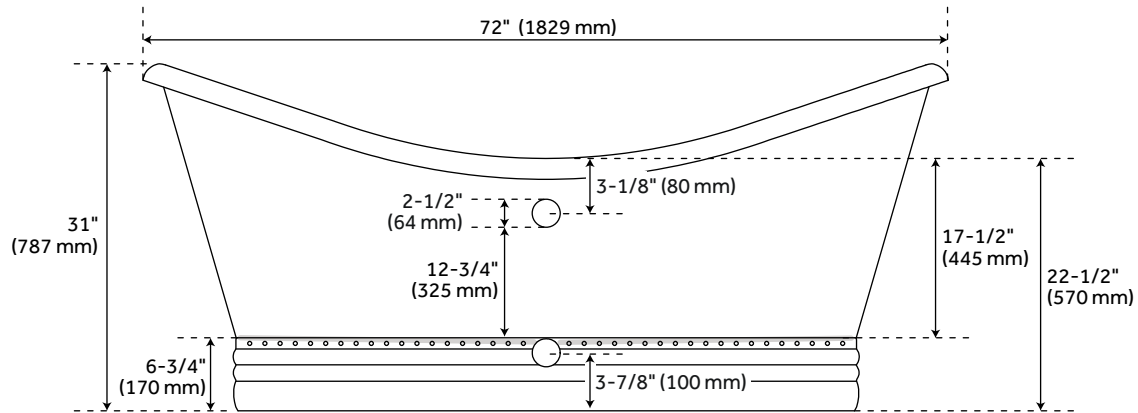

72" PAIGE COPPER DOUBLE-SLIPPER TUB - NICKEL INTERIOR

SKU: 909274-72

Code: SH480172, SH474279, SH474280, SH474281, SH474285

FEATURES

Design: Glam
Product Finish: Antique Copper Patina
Material: Copper
Length: 72"
Width: 32"
Height: 31"
Water Depth To Overflow: 14"
Exterior Treatment: Hammered
Interior Treatment: Polished
Metal Gauge/Thickness: 16 Gauge
Faucet Included: No
Shape: Oval
Water Depth to Rim: 16-3/4"
Tub Overflow: Yes
Tub Material: Copper
Tub Interior Length: 53"
Tub Interior Width: 21"
Tap Deck: No
Faucet Drillings: No Drillings
Tub Weight Uncrated (lbs): 170
Tub Weight Crated (lbs): 280

CSA B45.12/IAPMO Z402

REVISED 8/7/2023

72" PAIGE COPPER DOUBLE-SLIPPER TUB - NICKEL INTERIOR

SKU: 909274-72

Code: SH480172, SH474279, SH474280, SH474281, SH474285

ADDITIONAL FEATURES

- Smooth rim and base
- Please note: Tub is extra wide. Check door frame measurements before ordering.
- Nickel interior.
- Hand-polished finish.
- Patina applied using French hot process, so color is ingrained in the copper.
- Copper tubs are handmade and therefore unique. Expect slight variations in finish and dimensions (± 1 ").
- Requires wall-mount or floor-mount tub filler.
- To keep the tub in premium condition, it is recommended to not use anything abrasive for bathing or cleaning, including products like Epsom salts, bristle brushes, and harsh soaps.
- Overflow Drain will include: Extended Pop-Up Drain with Swivel Head, a Daisy Wheel overflow, which remain open to allow water into the drain.

REVISED 8/7/2023

72" PAIGE COPPER DOUBLE-SLIPPER - NICKEL INTERIOR

SKU: 909274-72

All dimensions and specifications are nominal and may vary. Use actual products for accuracy in critical situations.