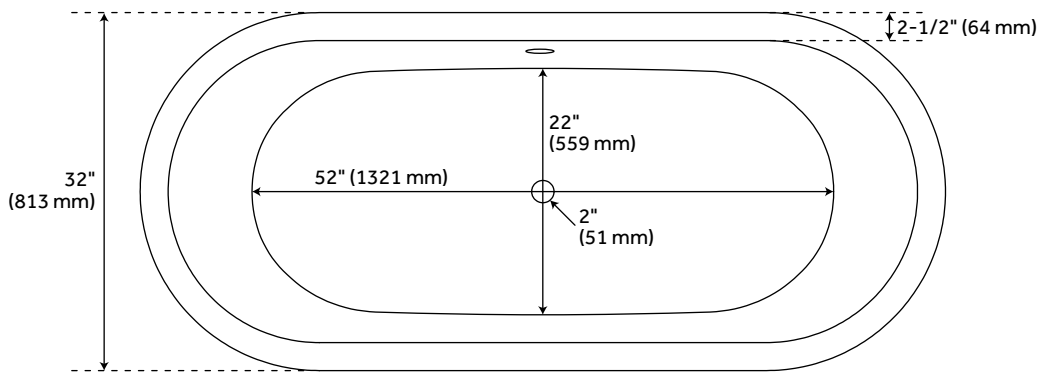

72" PAIGE COPPER DOUBLE-SLIPPER TUB - NICKEL INTERIOR

SKU: 909274-72

Code: SH480172, SH474279, SH474280, SH474281, SH474285

FEATURES

Design: Glam
Product Finish: Antique Copper Patina
Material: Copper
Length: 72"
Width: 32"
Height: 31"
Water Depth To Overflow: 14"
Exterior Treatment: Hammered
Interior Treatment: Polished
Metal Gauge/Thickness: 16 Gauge
Faucet Included: No
Shape: Oval
Water Depth to Rim: 16-3/4"
Tub Overflow: Yes
Tub Material: Copper
Tub Interior Length: 53"
Tub Interior Width: 21"
Tap Deck: No
Faucet Drillings: No Drillings
Tub Weight Uncrated (lbs): 170
Tub Weight Crated (lbs): 280

CSA B45.12/IAPMO Z402

REVISED 8/7/2023

72" PAIGE COPPER DOUBLE-SLIPPER TUB - NICKEL INTERIOR

SKU: 909274-72

Code: SH480172, SH474279, SH474280, SH474281, SH474285

ADDITIONAL FEATURES

- Smooth rim and base
- Please note: Tub is extra wide. Check door frame measurements before ordering.
- Nickel interior.
- Hand-polished finish.
- Patina applied using French hot process, so color is ingrained in the copper.
- Copper tubs are handmade and therefore unique. Expect slight variations in finish and dimensions (± 1 ").
- Requires wall-mount or floor-mount tub filler.
- To keep the tub in premium condition, it is recommended to not use anything abrasive for bathing or cleaning, including products like Epsom salts, bristle brushes, and harsh soaps.
- Overflow Drain will include: Extended Pop-Up Drain with Swivel Head, a Daisy Wheel overflow, which remain open to allow water into the drain.

REVISED 8/7/2023

72" PAIGE COPPER DOUBLE-SLIPPER - NICKEL INTERIOR

SKU: 909274-72

All dimensions and specifications are nominal and may vary. Use actual products for accuracy in critical situations.